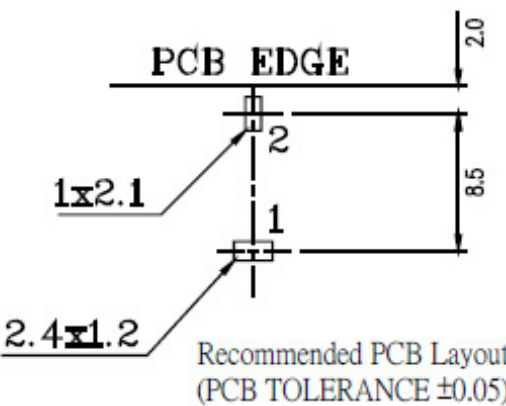

RCA Jack Conn.

RCA-1515-1B□-L

See Table

Table

Part No.	COLOR FOR HOUSING
RCA-1515-1BB-L	BLACK
RCA-1515-1BY-L	YELLOW
RCA-1515-1BR-L	RED
RCA-1515-1BW-L	WHITE
RCA-1515-1BU-L	BLUE
RCA-1515-1BG-L	GREEN

NO.	NAME	MATERIAL	FINISH
1	HOUSING	BRASS	SEE TABLE
2	BARREL	BRASS	NICKEL PALTED
3	TERMINAL	BRASS	TIN PLATED