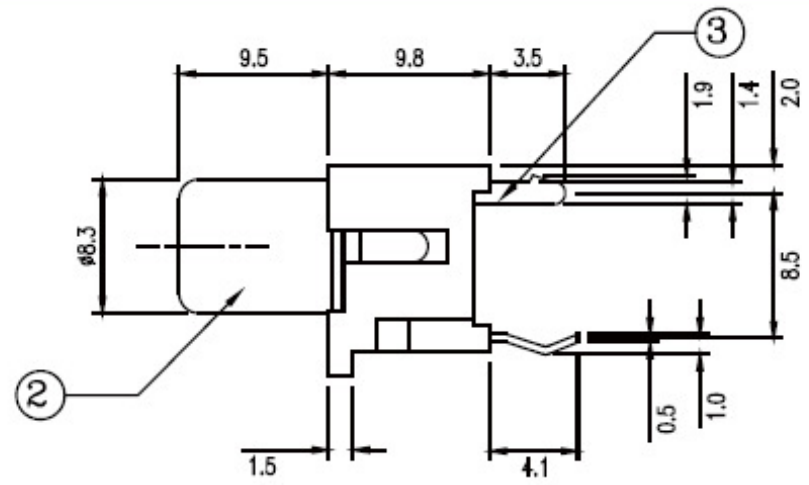

RCA Jack Conn.

RCA-1515-1B□-L

See Table

Table

Part No.	COLOR FOR HOUSING
RCA-1515-1BB-L	BLACK
RCA-1515-1BY-L	YELLOW
RCA-1515-1BR-L	RED
RCA-1515-1BW-L	WHITE
RCA-1515-1BU-L	BLUE
RCA-1515-1BG-L	GREEN

NO.	NAME	MATERIAL	FINISH
1	HOUSING	BRASS	SEE TABLE
2	BARREL	BRASS	NICKEL PALTED
3	TERMINAL	BRASS	TIN PLATED