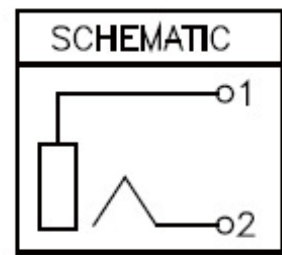

RCA Jack Conn.

RCA-1515-1B□-L

See Table

Table

Part No.	COLOR FOR HOUSING
RCA-1515-1BB-L	BLACK
RCA-1515-1BY-L	YELLOW
RCA-1515-1BR-L	RED
RCA-1515-1BW-L	WHITE
RCA-1515-1BU-L	BLUE
RCA-1515-1BG-L	GREEN

NO.	NAME	MATERIAL	FINISH
1	HOUSING	BRASS	SEE TABLE
2	BARREL	BRASS	NICKEL PALTED
3	TERMINAL	BRASS	TIN PLATED