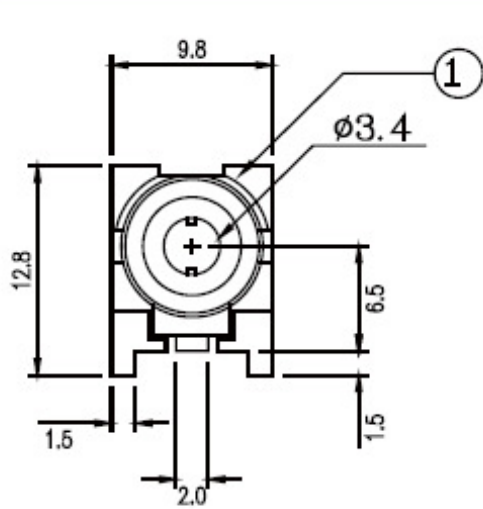

RCA Jack Conn.

RCA-1515-1B□-L

See Table

Table

Part No.	COLOR FOR HOUSING
RCA-1515-1BB-L	BLACK
RCA-1515-1BY-L	YELLOW
RCA-1515-1BR-L	RED
RCA-1515-1BW-L	WHITE
RCA-1515-1BU-L	BLUE
RCA-1515-1BG-L	GREEN

NO.	NAME	MATERIAL	FINISH
1	HOUSING	BRASS	SEE TABLE
2	BARREL	BRASS	NICKEL PALTED
3	TERMINAL	BRASS	TIN PLATED