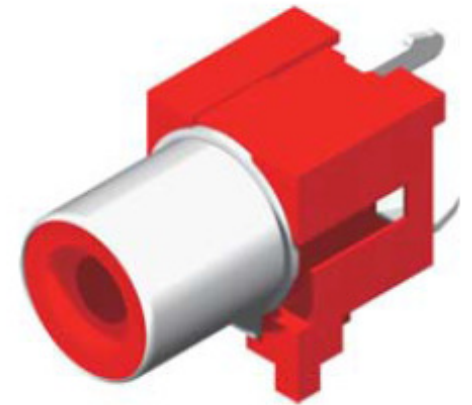

RCA Jack Conn.

RCA-1515-1B□-L

See Table

Table

Part No.	COLOR FOR HOUSING
RCA-1515-1BB-L	BLACK
RCA-1515-1BY-L	YELLOW
RCA-1515-1BR-L	RED
RCA-1515-1BW-L	WHITE
RCA-1515-1BU-L	BLUE
RCA-1515-1BG-L	GREEN

NO.	NAME	MATERIAL	FINISH
1	HOUSING	BRASS	SEE TABLE
2	BARREL	BRASS	NICKEL PALTED
3	TERMINAL	BRASS	TIN PLATED