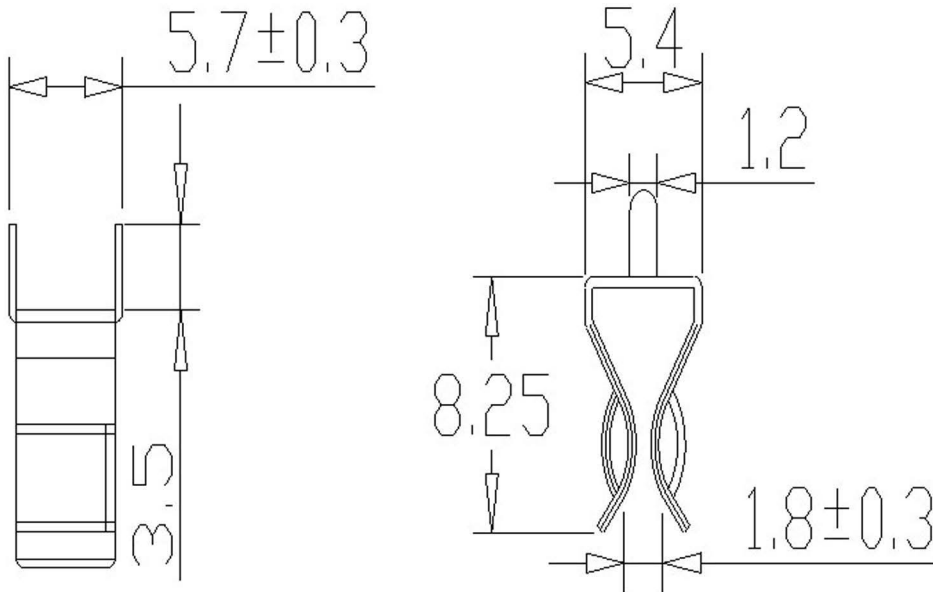

PART NO.	FOR FUSE
FUC-04	ø6.3

Material: Nikel plated brass