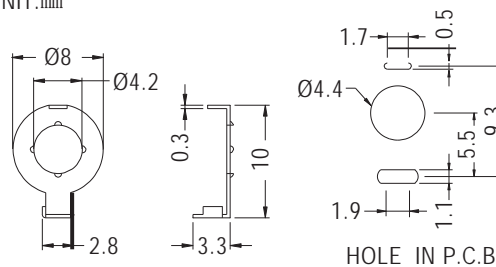

GROUND TERMINAL

- ◆ MATERIAL:NICKEL PLATED BRASS
- ◆ UNIT:mm

PARTNO	A	B	C	D	E	F	PACKAGE
GND-2	3.2	2.1	6.4	12.6	4.0	0.25	2000
GND-3	4.3	2.0	8.0	17.7	4.6	0.3	
GND-4	5.2	2.1	9.9	19.6	5.1		1000
GND-5	8.3	1.9	10.0	15.0	4.0		
GND-6	9.7	2.0	13.0	21.5	4.0	1000	
GND-10	6.3	2.1	10.0	19.9	5.1	0.3	2000
GND-11	9.0	2.0	13.0	30.0	4.0		1000
GND-17	4.2	1.6	6.8	12.9	3.2	0.4	2000
GND-21	3.7	1.6	6.3	12.6	3.2		
GND-41	3.2	1.5	4.5	12.6	3.0		
GND-42	2.2	1.5	4.5	12.6	3.0	0.25	

GROUND TERMINAL

- ◆ MATERIAL:TIN PLATED BRASS
- ◆ UNIT:mm

PARTNO	PACKAGE
GND-24	1000

GROUND TERMINAL

- ◆ MATERIAL:PHOSPHOR BRONZE WITH NICKEL PLATED
- ◆ UNIT:mm

PARTNO	PACKAGE
GND-7	1000

GROUND TERMINAL

- ◆ MATERIAL:TIN PLATED BRASS
- ◆ UNIT:mm