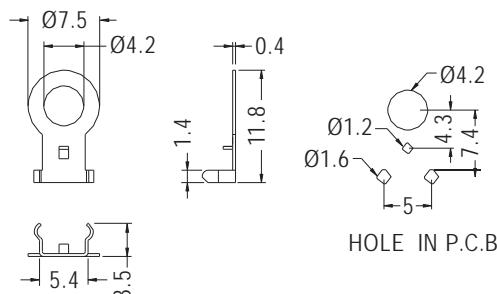

GROUND TERMINAL

- ◆ MATERIAL:NICKEL PLATED BRASS
- ◆ UNIT:mm

PARTNO	A	B	C	D	E	F	PACKAGE
GND-2	3.2	2.1	6.4	12.6	4.0	0.25	2000
GND-3	4.3	2.0	8.0	17.7	4.6	0.3	
GND-4	5.2	2.1	9.9	19.6	5.1		1000
GND-5	8.3	1.9	10.0	15.0	4.0		
GND-6	9.7	2.0	13.0	21.5	4.0	1000	
GND-10	6.3	2.1	10.0	19.9	5.1	0.3	2000
GND-11	9.0	2.0	13.0	30.0	4.0		1000
GND-17	4.2	1.6	6.8	12.9	3.2	0.4	2000
GND-21	3.7	1.6	6.3	12.6	3.2		
GND-41	3.2	1.5	4.5	12.6	3.0		
GND-42	2.2	1.5	4.5	12.6	3.0	0.25	

GROUND TERMINAL

- ◆ MATERIAL:TIN PLATED BRASS
- ◆ UNIT:mm

PARTNO	PACKAGE
GND-24	1000

GROUND TERMINAL

- ◆ MATERIAL:PHOSPHOR BRONZE WITH NICKEL PLATED
- ◆ UNIT:mm

PARTNO	PACKAGE
GND-7	1000

GROUND TERMINAL

- ◆ MATERIAL:TIN PLATED BRASS
- ◆ UNIT:mm