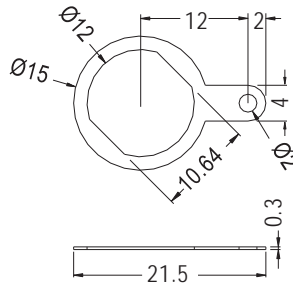

GROUND TERMINAL

- ◆ MATERIAL:NICKEL PLATED BRASS
- ◆ UNIT:mm

PARTNO	A	B	C	D	E	F	PACKAGE
GND-2	3.2	2.1	6.4	12.6	4.0	0.25	2000
GND-3	4.3	2.0	8.0	17.7	4.6	0.3	
GND-4	5.2	2.1	9.9	19.6	5.1		1000
GND-5	8.3	1.9	10.0	15.0	4.0		
GND-6	9.7	2.0	13.0	21.5	4.0	1000	
GND-10	6.3	2.1	10.0	19.9	5.1	0.3	2000
GND-11	9.0	2.0	13.0	30.0	4.0		1000
GND-17	4.2	1.6	6.8	12.9	3.2	0.4	2000
GND-21	3.7	1.6	6.3	12.6	3.2		
GND-41	3.2	1.5	4.5	12.6	3.0		
GND-42	2.2	1.5	4.5	12.6	3.0	0.25	

GROUND TERMINAL

- ◆ MATERIAL:TIN PLATED BRASS
- ◆ UNIT:mm

PARTNO	PACKAGE
GND-24	1000

GROUND TERMINAL

- ◆ MATERIAL:PHOSPHOR BRONZE WITH NICKEL PLATED
- ◆ UNIT:mm

PARTNO	PACKAGE
GND-7	1000

GROUND TERMINAL

- ◆ MATERIAL:TIN PLATED BRASS
- ◆ UNIT:mm