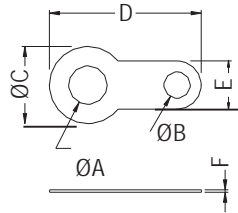

GROUND TERMINAL

- ◆ MATERIAL:NICKEL PLATED BRASS
- ◆ UNIT:mm

PARTNO	A	B	C	D	E	F	PACKAGE
GND-2	3.2	2.1	6.4	12.6	4.0	0.25	2000
GND-3	4.3	2.0	8.0	17.7	4.6	0.3	
GND-4	5.2	2.1	9.9	19.6	5.1		1000
GND-5	8.3	1.9	10.0	15.0	4.0		
GND-6	9.7	2.0	13.0	21.5	4.0	1000	
GND-10	6.3	2.1	10.0	19.9	5.1	0.3	2000
GND-11	9.0	2.0	13.0	30.0	4.0		1000
GND-17	4.2	1.6	6.8	12.9	3.2	0.4	2000
GND-21	3.7	1.6	6.3	12.6	3.2		
GND-41	3.2	1.5	4.5	12.6	3.0		
GND-42	2.2	1.5	4.5	12.6	3.0	0.25	

GROUND TERMINAL

- ◆ MATERIAL:TIN PLATED BRASS
- ◆ UNIT:mm

PARTNO	PACKAGE
GND-24	1000

GROUND TERMINAL

- ◆ MATERIAL:PHOSPHOR BRONZE WITH NICKEL PLATED
- ◆ UNIT:mm

PARTNO	PACKAGE
GND-7	1000

GROUND TERMINAL

- ◆ MATERIAL:TIN PLATED BRASS
- ◆ UNIT:mm