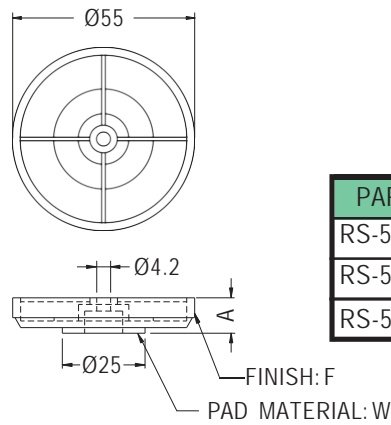

GOLD PLATED FOOT

- ◆ HOUSING MATERIAL:ABS
- ◆ COLOR:BLACK
- ◆ UNIT:mm

PARTNO	A	F	W
RS-50	14.8	GOLDPLATED	EVA
RS-50 (RU)	14.0		RUBBER
RS-50N	14.8	/	EVA
RS-50N(RU)	14.0		RUBBER
RS-50(S)	14.8	SILVERPLATED	EVA
RS-50S(R U)	14.0		RUBBER

PARTNO	F	W
RS-50-2	GOLDPLATED	EVA

PARTNO	A	F	W
RS-55	10.7	GOLD PLATED	EVA
RS-55(S)		SILVERPLATED	
RS-55S(RU)	9.7	SILVERPLATED	RUBBER

PART NO	A	F	W
RS-60N	20.0	/	EVA
RS-60			
RS-60(BK)			
RS-60(S)		SILVER PLATED	
RS-60(S)RU	19.3	SILVER PLATED	RUBBER