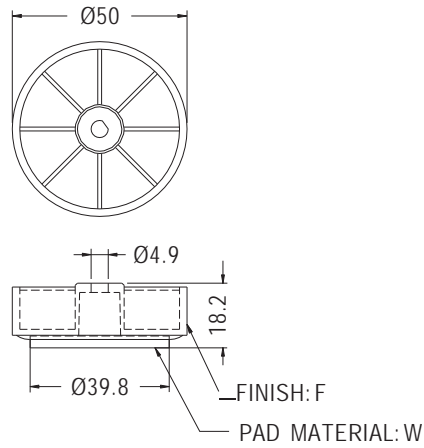

GOLD PLATED FOOT

- ◆ HOUSING MATERIAL:ABS
- ◆ COLOR:BLACK
- ◆ UNIT:mm

PARTNO	A	F	W
RS-50	14.8	GOLDPLATED	EVA
RS-50 (RU)	14.0		RUBBER
RS-50N	14.8	/	EVA
RS-50N(RU)	14.0		RUBBER
RS-50(S)	14.8	SILVERPLATED	EVA
RS-50S(R U)	14.0		RUBBER

PARTNO	F	W
RS-50-2	GOLDPLATED	EVA

PARTNO	A	F	W
RS-55	10.7	GOLD PLATED	EVA
RS-55(S)		SILVERPLATED	
RS-55S(RU)	9.7	SILVERPLATED	RUBBER

PART NO	A	F	W
RS-60N	20.0	/	EVA
RS-60			
RS-60(BK)			
RS-60(S)		SILVER PLATED	
RS-60(S)RU	19.3	SILVER PLATED	RUBBER