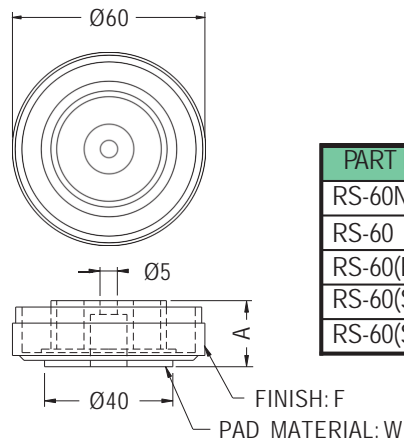

GOLD PLATED FOOT

- ◆ HOUSING MATERIAL:ABS
- ◆ COLOR:BLACK
- ◆ UNIT:mm

PARTNO	A	F	W
RS-50	14.8	GOLDPLATED	EVA
RS-50 (RU)	14.0		RUBBER
RS-50N	14.8	/	EVA
RS-50N(RU)	14.0		RUBBER
RS-50(S)	14.8	SILVERPLATED	EVA
RS-50S(R U)	14.0		RUBBER

PARTNO	F	W
RS-50-2	GOLDPLATED	EVA

PARTNO	A	F	W
RS-55	10.7	GOLD PLATED	EVA
RS-55(S)		SILVERPLATED	
RS-55S(RU)	9.7	SILVERPLATED	RUBBER

PART NO	A	F	W
RS-60N	20.0	/	EVA
RS-60			
RS-60(BK)			
RS-60(S)		SILVER PLATED	
RS-60(S)RU	19.3	SILVER PLATED	RUBBER