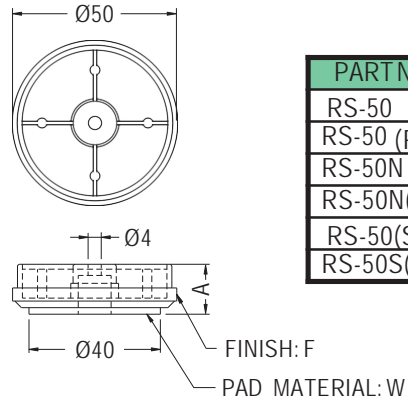

GOLD PLATED FOOT

- ◆ HOUSING MATERIAL:ABS
- ◆ COLOR:BLACK
- ◆ UNIT:mm

PARTNO	A	F	W
RS-50	14.8	GOLDPLATED	EVA
RS-50 (RU)	14.0		RUBBER
RS-50N	14.8	/	EVA
RS-50N(RU)	14.0		RUBBER
RS-50(S)	14.8	SILVERPLATED	EVA
RS-50S(R U)	14.0		RUBBER

PARTNO	F	W
RS-50-2	GOLDPLATED	EVA

PARTNO	A	F	W
RS-55	10.7	GOLD PLATED	EVA
RS-55(S)		SILVERPLATED	
RS-55S(RU)	9.7	SILVERPLATED	RUBBER

PART NO	A	F	W
RS-60N	20.0	/	EVA
RS-60			
RS-60(BK)			
RS-60(S)		SILVER PLATED	
RS-60(S)RU	19.3	SILVER PLATED	RUBBER