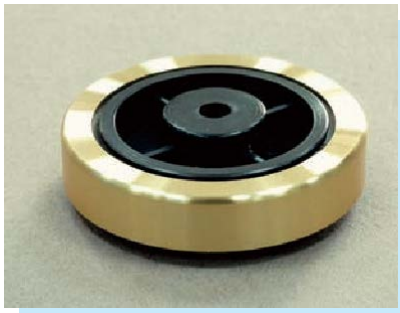

GOLD PLATED FOOT

- ◆ HOUSING MATERIAL:ABS
- ◆ METAL MATERIAL:AL
- ◆ COLOR:BLACK
- ◆ UNIT:mm

PARTNO	A	F	W
RA-35	11.5	GOLD PLATED	EVA
RA-35(S)		SILVER PLATED	RUBBER
RA-35(S)RU	10.5		

GOLD PLATED FOOT

- ◆ HOUSING MATERIAL:ABS
- ◆ METAL MATERIAL:AL
- ◆ COLOR:BLACK
- ◆ UNIT:mm

PARTNO	A	F	W
RA-40	12.0	GOLD PLATED	EVA
RA-40(RU)	11.0		RUBBER
RA-40(S)	12.0	SILVER PLATED	EVA
RA-40S(RU)	11.0		RUBBER
RA-40(K)	12.0	CHAMPAGNE COLOR	EVA

PARTNO	A	F	W
RA-57	17.0	GOLD PLATED	EVA
RA-57(RU)	17.1		RUBBER
RA-57(S)	17.0	SILVER PLATED	EVA
RA-57S(RU)	17.1		RUBBER