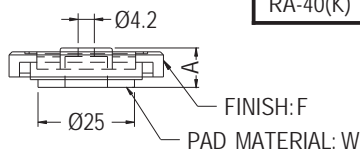

GOLD PLATED FOOT

- ◆ HOUSING MATERIAL:ABS
- ◆ METAL MATERIAL:AL
- ◆ COLOR:BLACK
- ◆ UNIT:mm

PARTNO	A	F	W
RA-35	11.5	GOLD PLATED	EVA
RA-35(S)		SILVER PLATED	RUBBER
RA-35(S)RU	10.5		

GOLD PLATED FOOT

- ◆ HOUSING MATERIAL:ABS
- ◆ METAL MATERIAL:AL
- ◆ COLOR:BLACK
- ◆ UNIT:mm