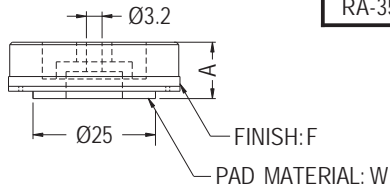

GOLD PLATED FOOT

- ◆ HOUSING MATERIAL:ABS
- ◆ METAL MATERIAL:AL
- ◆ COLOR:BLACK
- ◆ UNIT:mm

PARTNO	A	F	W
RA-35	11.5	GOLD PLATED	EVA
RA-35(S)		SILVER PLATED	RUBBER
RA-35(S)RU	10.5		

GOLD PLATED FOOT

- ◆ HOUSING MATERIAL:ABS
- ◆ METAL MATERIAL:AL
- ◆ COLOR:BLACK
- ◆ UNIT:mm