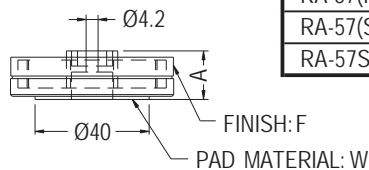

PARTNO	A	F	W
RA-57	17.0	GOLD PLATED	EVA
RA-57(RU)	17.1		RUBBER
RA-57(S)	17.0	SILVER PLATED	EVA
RA-57S(RU)	17.1		RUBBER