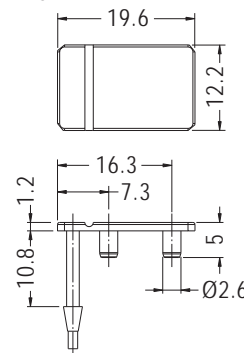

CONNECTOR COVER

- ◆ MATERIAL:TPU
- ◆ COLOR:BLACK/WHITE
- ◆ UNIT:mm

MOUNTING HOLES

PART NO	A	PACKAGE
CJCV-1	1.8	500
CJCV-2	12.0	

CONNECTOR COVER

- ◆ MATERIAL:TPU
- ◆ COLOR:BLACK
- ◆ UNIT:mm

MOUNTING HOLES

PART NO	PACKAGE
CJCV-4	1000

CONNECTOR COVER

- ◆ MATERIAL:TPU
- ◆ COLOR:BLACK/WHITE
- ◆ UNIT:mm

MOUNTING HOLE

PART NO	PACKAGE
EMC-1	500

CONNECTOR COVER

- ◆ MATERIAL:TPU
- ◆ COLOR:BLACK/WHITE
- ◆ UNIT:mm

MOUNTING HOLE

PART NO	PACKAGE
EM-303	500

MOUNTING HOLE

PART NO	PACKAGE
EM-303-1	500