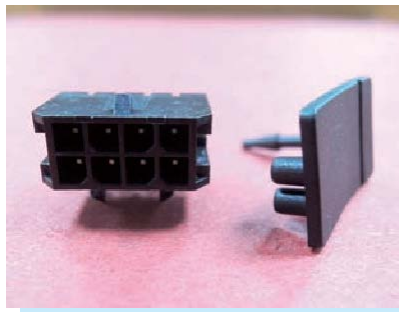

CONNECTOR COVER

- ◆ MATERIAL:TPU
- ◆ COLOR:BLACK/WHITE
- ◆ UNIT:mm

MOUNTING HOLES

PART NO	A	PACKAGE
CJCV-1	1.8	500
CJCV-2	12.0	

CONNECTOR COVER

- ◆ MATERIAL:TPU
- ◆ COLOR:BLACK
- ◆ UNIT:mm

MOUNTING HOLES

PART NO	PACKAGE
CJCV-4	1000

CONNECTOR COVER

- ◆ MATERIAL:TPU
- ◆ COLOR:BLACK/WHITE
- ◆ UNIT:mm

MOUNTING HOLE

PART NO	PACKAGE
EMC-1	500

CONNECTOR COVER

- ◆ MATERIAL:TPU
- ◆ COLOR:BLACK/WHITE
- ◆ UNIT:mm

MOUNTING HOLE

PART NO	PACKAGE
EM-303	500

MOUNTING HOLE

PART NO	PACKAGE
EM-303-1	500