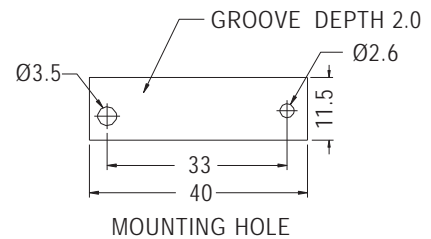

CONNECTOR COVER

- ◆ MATERIAL:TPU
- ◆ COLOR:BLACK/WHITE
- ◆ UNIT:mm

MOUNTING HOLES

PART NO	A	PACKAGE
CJCV-1	1.8	500
CJCV-2	12.0	

CONNECTOR COVER

- ◆ MATERIAL:TPU
- ◆ COLOR:BLACK
- ◆ UNIT:mm

MOUNTING HOLES

PART NO	PACKAGE
CJCV-4	1000

CONNECTOR COVER

- ◆ MATERIAL:TPU
- ◆ COLOR:BLACK/WHITE
- ◆ UNIT:mm

MOUNTING HOLE

PART NO	PACKAGE
EMC-1	500

CONNECTOR COVER

- ◆ MATERIAL:TPU
- ◆ COLOR:BLACK/WHITE
- ◆ UNIT:mm

MOUNTING HOLE

PART NO	PACKAGE
EM-303	500