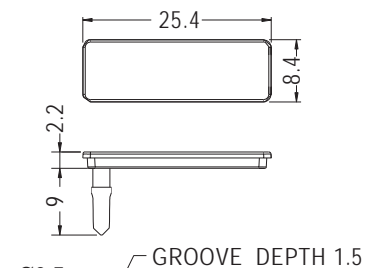

CONNECTOR COVER

- ◆ MATERIAL:TPU
- ◆ COLOR:BLACK/WHITE
- ◆ UNIT:mm

MOUNTING HOLES

PART NO	A	PACKAGE
CJCV-1	1.8	500
CJCV-2	12.0	

CONNECTOR COVER

- ◆ MATERIAL:TPU
- ◆ COLOR:BLACK
- ◆ UNIT:mm

MOUNTING HOLES

PART NO	PACKAGE
CJCV-4	1000

CONNECTOR COVER

- ◆ MATERIAL:TPU
- ◆ COLOR:BLACK/WHITE
- ◆ UNIT:mm

MOUNTING HOLE

PART NO	PACKAGE
EMC-1	500

CONNECTOR COVER

- ◆ MATERIAL:TPU
- ◆ COLOR:BLACK/WHITE
- ◆ UNIT:mm

MOUNTING HOLE

PART NO	PACKAGE
EM-303	500

MOUNTING HOLE

PART NO	PACKAGE
EM-303-1	500