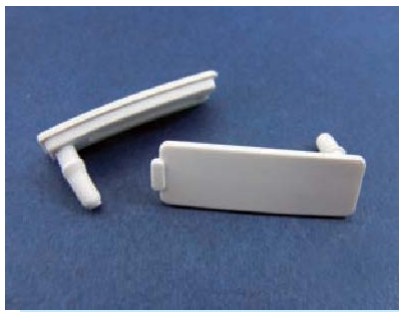

CONNECTOR COVER

- ◆ MATERIAL:TPU
- ◆ COLOR:BLACK/WHITE
- ◆ UNIT:mm

MOUNTING HOLES

PART NO	A	PACKAGE
CJCV-1	1.8	500
CJCV-2	12.0	

CONNECTOR COVER

- ◆ MATERIAL:TPU
- ◆ COLOR:BLACK
- ◆ UNIT:mm

MOUNTING HOLES

PART NO	PACKAGE
CJCV-4	1000

CONNECTOR COVER

- ◆ MATERIAL:TPU
- ◆ COLOR:BLACK/WHITE
- ◆ UNIT:mm

MOUNTING HOLE

PART NO	PACKAGE
EMC-1	500

CONNECTOR COVER

- ◆ MATERIAL:TPU
- ◆ COLOR:BLACK/WHITE
- ◆ UNIT:mm

MOUNTING HOLE

PART NO	PACKAGE
EM-303	500

MOUNTING HOLE

PART NO	PACKAGE
EM-303-1	500