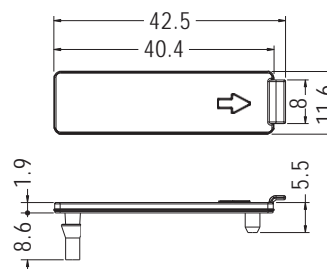

CONNECTOR COVER

- ◆ MATERIAL:TPU
- ◆ COLOR:BLACK/WHITE
- ◆ UNIT:mm

MOUNTING HOLES

PART NO	A	PACKAGE
CJCV-1	1.8	500
CJCV-2	12.0	

CONNECTOR COVER

- ◆ MATERIAL:TPU
- ◆ COLOR:BLACK
- ◆ UNIT:mm

MOUNTING HOLES

PART NO	PACKAGE
CJCV-4	1000

CONNECTOR COVER

- ◆ MATERIAL:TPU
- ◆ COLOR:BLACK/WHITE
- ◆ UNIT:mm

MOUNTING HOLE

PART NO	PACKAGE
EMC-1	500

CONNECTOR COVER

- ◆ MATERIAL:TPU
- ◆ COLOR:BLACK/WHITE
- ◆ UNIT:mm

MOUNTING HOLE

PART NO	PACKAGE
EM-303	500

MOUNTING HOLE

PART NO	PACKAGE
EM-303-1	500