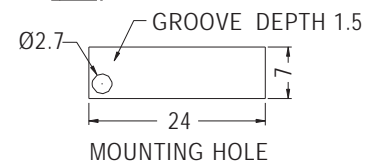

CONNECTOR COVER

- ◆ MATERIAL:TPU
- ◆ COLOR:BLACK/WHITE
- ◆ UNIT:mm

MOUNTING HOLES

PART NO	A	PACKAGE
CJCV-1	1.8	500
CJCV-2	12.0	

CONNECTOR COVER

- ◆ MATERIAL:TPU
- ◆ COLOR:BLACK
- ◆ UNIT:mm

MOUNTING HOLES

PART NO	PACKAGE
CJCV-4	1000

CONNECTOR COVER

- ◆ MATERIAL:TPU
- ◆ COLOR:BLACK/WHITE
- ◆ UNIT:mm

MOUNTING HOLE

PART NO	PACKAGE
EMC-1	500

CONNECTOR COVER

- ◆ MATERIAL:TPU
- ◆ COLOR:BLACK/WHITE
- ◆ UNIT:mm

MOUNTING HOLE

PART NO	PACKAGE
EM-303	500