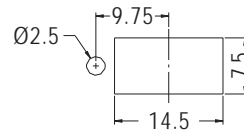

CONNECTOR COVER

- ◆ MATERIAL:TPU
- ◆ COLOR:BLACK/WHITE
- ◆ UNIT:mm

MOUNTING HOLES

PART NO	A	PACKAGE
CJCV-1	1.8	500
CJCV-2	12.0	

CONNECTOR COVER

- ◆ MATERIAL:TPU
- ◆ COLOR:BLACK
- ◆ UNIT:mm

MOUNTING HOLES

PART NO	PACKAGE
CJCV-4	1000

CONNECTOR COVER

- ◆ MATERIAL:TPU
- ◆ COLOR:BLACK/WHITE
- ◆ UNIT:mm

MOUNTING HOLE

PART NO	PACKAGE
EMC-1	500

CONNECTOR COVER

- ◆ MATERIAL:TPU
- ◆ COLOR:BLACK/WHITE
- ◆ UNIT:mm

MOUNTING HOLE

PART NO	PACKAGE
EM-303	500