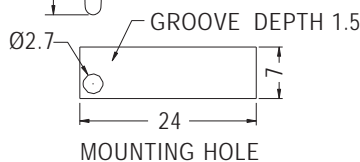

CONNECTOR COVER

- ◆ MATERIAL:TPU
- ◆ COLOR:BLACK/WHITE
- ◆ UNIT:mm

MOUNTING HOLE

PART NO	PACKAGE
EMC-1	500

CONNECTOR COVER

- ◆ MATERIAL:TPU
- ◆ COLOR:BLACK/WHITE
- ◆ UNIT:mm

MOUNTING HOLE

PART NO	PACKAGE
EM-303	500