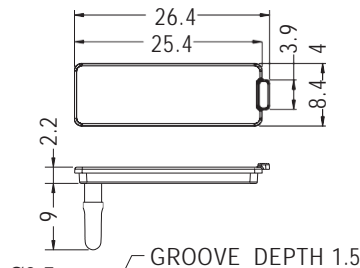

CONNECTOR COVER

- ◆ MATERIAL:TPU
- ◆ COLOR:BLACK/WHITE
- ◆ UNIT:mm

MOUNTING HOLES

PART NO	A	PACKAGE
CJCV-1	1.8	500
CJCV-2	12.0	

CONNECTOR COVER

- ◆ MATERIAL:TPU
- ◆ COLOR:BLACK
- ◆ UNIT:mm

MOUNTING HOLES

PART NO	PACKAGE
CJCV-4	1000

CONNECTOR COVER

- ◆ MATERIAL:TPU
- ◆ COLOR:BLACK/WHITE
- ◆ UNIT:mm

MOUNTING HOLE

PART NO	PACKAGE
EMC-1	500

CONNECTOR COVER

- ◆ MATERIAL:TPU
- ◆ COLOR:BLACK/WHITE
- ◆ UNIT:mm

MOUNTING HOLE

PART NO	PACKAGE
EM-303	500

MOUNTING HOLE

PART NO	PACKAGE
EM-303-1	500