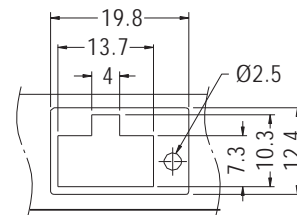

CONNECTOR COVER

- ◆ MATERIAL:TPU
- ◆ COLOR:BLACK/WHITE
- ◆ UNIT:mm

MOUNTING HOLES

PART NO	A	PACKAGE
CJCV-1	1.8	500
CJCV-2	12.0	

CONNECTOR COVER

- ◆ MATERIAL:TPU
- ◆ COLOR:BLACK
- ◆ UNIT:mm

MOUNTING HOLES

PART NO	PACKAGE
CJCV-4	1000

CONNECTOR COVER

- ◆ MATERIAL:TPU
- ◆ COLOR:BLACK/WHITE
- ◆ UNIT:mm

MOUNTING HOLE

PART NO	PACKAGE
EMC-1	500

CONNECTOR COVER

- ◆ MATERIAL:TPU
- ◆ COLOR:BLACK/WHITE
- ◆ UNIT:mm

MOUNTING HOLE

PART NO	PACKAGE
EM-303	500