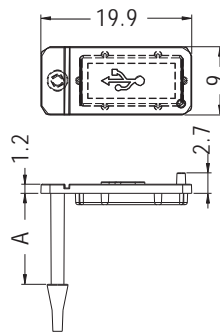

CONNECTOR COVER

- ◆ MATERIAL:TPU
- ◆ COLOR:BLACK/WHITE
- ◆ UNIT:mm

MOUNTING HOLES

PART NO	A	PACKAGE
CJCV-1	1.8	500
CJCV-2	12.0	

CONNECTOR COVER

- ◆ MATERIAL:TPU
- ◆ COLOR:BLACK
- ◆ UNIT:mm

MOUNTING HOLES

PART NO	PACKAGE
CJCV-4	1000

CONNECTOR COVER

- ◆ MATERIAL:TPU
- ◆ COLOR:BLACK/WHITE
- ◆ UNIT:mm

MOUNTING HOLE

PART NO	PACKAGE
EMC-1	500

CONNECTOR COVER

- ◆ MATERIAL:TPU
- ◆ COLOR:BLACK/WHITE
- ◆ UNIT:mm

MOUNTING HOLE

PART NO	PACKAGE
EM-303	500

MOUNTING HOLE

PART NO	PACKAGE
EM-303-1	500