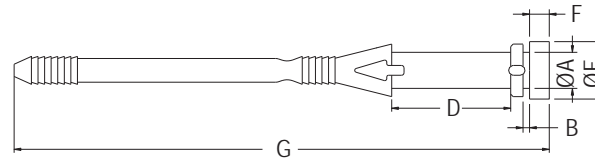

FAN SNAP RIVET

- ◆ MATERIAL:TPE
- G:HARDNESS IS SHORE A45
- H:HARDNESS IS SHORE A55
- ◆ COLOR:BLACK
- ◆ UNIT:mm

MOUNTING HOLE: ØH

PARTNO	A	B	D	E	F	G	H	PACKAGE
BUB-9	3.3	1.0	8.0	6.0	1.2	30.9	3.3	1000
BUB-10	3.5	0.8	3.5	6.3	1.6	46.7	3.5	
BUB-35	4.4	1.2	3.0	7.5	2.0	35.0	4.4	
BUB-49	3.5	1.4	3.5	6.3	1.6	48.5	3.5	
BUB-53	4.4	1.2	3.0	7.5	2.0	53.3	4.4	
BUB-54	4.4	2.0	3.0	7.0	2.0	54.1	4.4	
BUB-57	3.5	0.8	19.0	5.2	1.5	57.3	3.5	
BUB-65	4.4	0.8	14.5	7.0	2.4	65.2	4.4	
★ BUB-65-1	4.4	0.8	14.5	7.0	1.7	62.0	4.4	
BUB-69	4.4	0.8	19.0	7.0	1.5	68.8	4.2	
BUB-71	4.4	1.6	19.5	7.0	2.4	71.0	4.4	
BUB-73	3.5	0.8	26.0	7.0	1.4	73.0	3.5	
BUB-74	4.4	0.8	3.0	7.5	2.0	70.0	4.4	
BUB-85	4.4	0.8	5.0	7.5	2.0	70.0	4.4	
BUB-100	3.1	1.0	18.0	6.0	1.7	55.33	3.3	

PARTNO	A	B	C	D	E	F	G	PACKAGE
BUB-32	4.25	1.4	3.0	9.0	6.5	1.5	32.0	1000
BUB-48	4.2	0.8	3.5	3.5	7.0	1.4	48.0	
BUB-56	4.2	1.4	3.4	18.5	7.0	1.5	56.7	
BUB-66	4.3	0.8	4.1	23.0	8.2	1.5	65.8	
BUB-76	4.2	2.9	3.4	26.0	7.0	1.4	75.1	
BUB-83	4.4	0.8	4.0	19.5	7.0	1.4	69.2	
BUB-127	3.0	1.0	2.6	9.0	6.0	1.5	35.2	
BUB-150	3.5	0.8	3.5	19.0	7.0	1.5	57.3	
BUB-153	3.5	2.6	3.4	26.0	7.0	1.4	74.8	
★ BUB-182	3.8	0.8	3.8	4.0	8.0	2.0	21.85	
★ BUB-184	3.96	0.91	3.4	27.0	7.0	0.98	73.94	