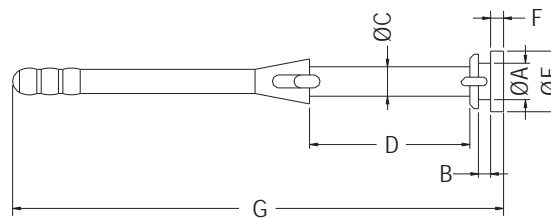

FAN SNAP RIVET

- ◆ MATERIAL:TPE
- G:HARDNESS IS SHORE A45
- H:HARDNESS IS SHORE A55
- ◆ COLOR:BLACK
- ◆ UNIT:mm

MOUNTING HOLE: ØH

PARTNO	A	B	D	E	F	G	H	PACKAGE
BUB-9	3.3	1.0	8.0	6.0	1.2	30.9	3.3	1000
BUB-10	3.5	0.8	3.5	6.3	1.6	46.7	3.5	
BUB-35	4.4	1.2	3.0	7.5	2.0	35.0	4.4	
BUB-49	3.5	1.4	3.5	6.3	1.6	48.5	3.5	
BUB-53	4.4	1.2	3.0	7.5	2.0	53.3	4.4	
BUB-54	4.4	2.0	3.0	7.0	2.0	54.1	4.4	
BUB-57	3.5	0.8	19.0	5.2	1.5	57.3	3.5	
BUB-65	4.4	0.8	14.5	7.0	2.4	65.2	4.4	
★ BUB-65-1	4.4	0.8	14.5	7.0	1.7	62.0	4.4	
BUB-69	4.4	0.8	19.0	7.0	1.5	68.8	4.2	
BUB-71	4.4	1.6	19.5	7.0	2.4	71.0	4.4	
BUB-73	3.5	0.8	26.0	7.0	1.4	73.0	3.5	
BUB-74	4.4	0.8	3.0	7.5	2.0	70.0	4.4	
BUB-85	4.4	0.8	5.0	7.5	2.0	70.0	4.4	
BUB-100	3.1	1.0	18.0	6.0	1.7	55.33	3.3	

PARTNO	A	B	C	D	E	F	G	PACKAGE
BUB-32	4.25	1.4	3.0	9.0	6.5	1.5	32.0	1000
BUB-48	4.2	0.8	3.5	3.5	7.0	1.4	48.0	
BUB-56	4.2	1.4	3.4	18.5	7.0	1.5	56.7	
BUB-66	4.3	0.8	4.1	23.0	8.2	1.5	65.8	
BUB-76	4.2	2.9	3.4	26.0	7.0	1.4	75.1	
BUB-83	4.4	0.8	4.0	19.5	7.0	1.4	69.2	
BUB-127	3.0	1.0	2.6	9.0	6.0	1.5	35.2	
BUB-150	3.5	0.8	3.5	19.0	7.0	1.5	57.3	
BUB-153	3.5	2.6	3.4	26.0	7.0	1.4	74.8	
★ BUB-182	3.8	0.8	3.8	4.0	8.0	2.0	21.85	
★ BUB-184	3.96	0.91	3.4	27.0	7.0	0.98	73.94	