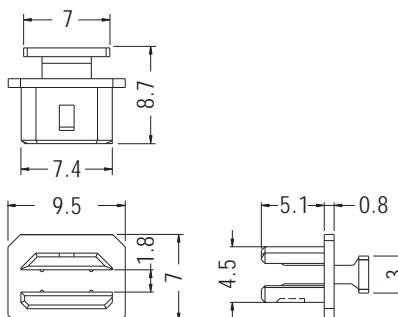

CONNECTOR COVER

MATERIAL:PE
COLOR:NATURAL/TRANSPARENT BLUE
UNIT:

PART NO	PACKAGE
DPC-1	1000

7

MATERIAL:PE
COLOR:BLACK
UNIT:

PART NO	PACKAGE
DPC-3	1000

CONNECTOR COVER

MATERIAL:PE
COLOR:BLACK
UNIT:

PART NO	PACKAGE
DPC-2	1000

CONNECTOR COVER

MATERIAL:PE
COLOR:NATURAL/TRANSPARENT BLUE
UNIT:

PART NO	PACKAGE
MIDP-2	2000