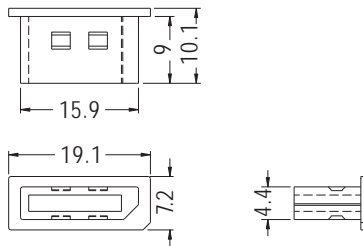

CONNECTOR COVER

MATERIAL:PE
COLOR:NATURAL/TRANSPARENT BLUE
UNIT:

PART NO	PACKAGE
DPC-1	1000

7

MATERIAL:PE
COLOR:BLACK
UNIT:

PART NO	PACKAGE
DPC-3	1000

CONNECTOR COVER

MATERIAL:PE
COLOR:BLACK
UNIT:

PART NO	PACKAGE
DPC-2	1000

CONNECTOR COVER

MATERIAL:PE
COLOR:NATURAL/TRANSPARENT BLUE
UNIT:

PART NO	PACKAGE
MIDP-2	2000