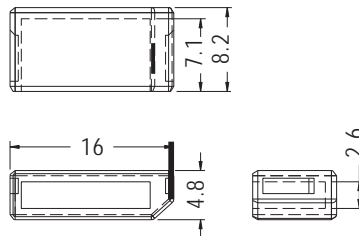

CONNECTOR COVER

MATERIAL:PE
COLOR:NATURAL/TRANSPARENT BLUE
UNIT:

PART NO	PACKAGE
DPC-1	1000

7

MATERIAL:PE
COLOR:BLACK
UNIT:

PART NO	PACKAGE
DPC-3	1000

CONNECTOR COVER

MATERIAL:PE
COLOR:BLACK
UNIT:

PART NO	PACKAGE
DPC-2	1000

CONNECTOR COVER

MATERIAL:PE
COLOR:NATURAL/TRANSPARENT BLUE
UNIT:

PART NO	PACKAGE
MIDP-2	2000