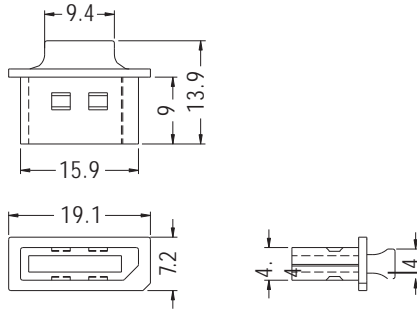

CONNECTOR COVER

MATERIAL:PE
COLOR:NATURAL/TRANSPARENT BLUE
UNIT:

PART NO	PACKAGE
DPC-1	1000

7

MATERIAL:PE
COLOR:BLACK
UNIT:

PART NO	PACKAGE
DPC-3	1000

CONNECTOR COVER

MATERIAL:PE
COLOR:BLACK
UNIT:

PART NO	PACKAGE
DPC-2	1000

CONNECTOR COVER

MATERIAL:PE
COLOR:NATURAL/TRANSPARENT BLUE
UNIT:

PART NO	PACKAGE
MIDP-2	2000