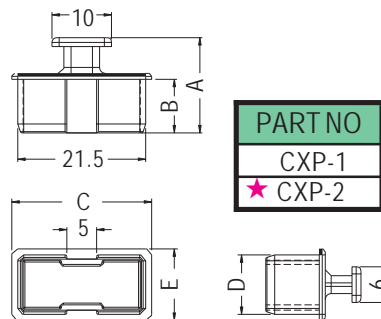

FIBER OPTIC CONNECTOR COVER

NEW

MATERIAL:ABS (UL)
FLAME CLASS:94V-0
COLOR:BLACK
UNIT:

PART NO	PACKAGE
SFPC-15	1000

7

FIBER OPTIC CONNECTOR COVER

MATERIAL:PE
COLOR:BLACK
UNIT:

PART NO	PACKAGE
SFPC-7	1000

PART NO	PACKAGE
SFPC-8	1000

FIBER OPTIC CONNECTOR COVER

MATERIAL:PE
COLOR:BLACK
UNIT:

PART NO	A	B	C	D	E	PACKAGE
CXP-1	16.0	9.0	23.5	10.0	12.0	1000
★ CXP-2	16.0	9.0	22.2	10.0	11.0	

CONNECTOR COVER

MATERIAL:TPE
COLOR:BLACK
UNIT: