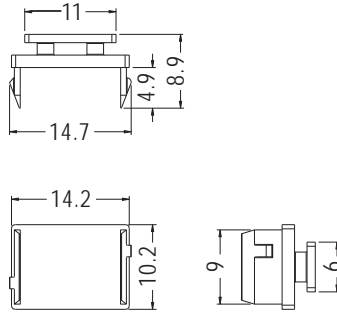

FIBER OPTIC CONNECTOR COVER

NEW

MATERIAL:ABS (UL)
FLAME CLASS:94V-0
COLOR:BLACK
UNIT:

PART NO	PACKAGE
SFPC-15	1000

7

FIBER OPTIC CONNECTOR COVER

MATERIAL:PE
COLOR:BLACK
UNIT:

PART NO	PACKAGE
SFPC-7	1000

PART NO	PACKAGE
SFPC-8	1000

FIBER OPTIC CONNECTOR COVER

MATERIAL:PE
COLOR:BLACK
UNIT:

PART NO	A	B	C	D	E	PACKAGE
CXP-1	16.0	9.0	23.5	10.0	12.0	1000
★ CXP-2	16.0	9.0	22.2	10.0	11.0	

CONNECTOR COVER

MATERIAL:TPE
COLOR:BLACK
UNIT: