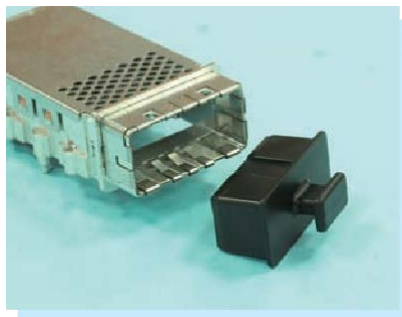

FIBER OPTIC CONNECTOR COVER

NEW

MATERIAL:ABS (UL)
FLAME CLASS:94V-0
COLOR:BLACK
UNIT:

PART NO	PACKAGE
SFPC-15	1000

7

FIBER OPTIC CONNECTOR COVER

MATERIAL:PE
COLOR:BLACK
UNIT:

PART NO	PACKAGE
SFPC-7	1000

PART NO	PACKAGE
SFPC-8	1000

FIBER OPTIC CONNECTOR COVER

MATERIAL:PE
COLOR:BLACK
UNIT:

PART NO	A	B	C	D	E	PACKAGE
CXP-1	16.0	9.0	23.5	10.0	12.0	1000
★ CXP-2	16.0	9.0	22.2	10.0	11.0	

CONNECTOR COVER

MATERIAL:TPE
COLOR:BLACK
UNIT:

PART NO	PACKAGE
COVER-3	1000