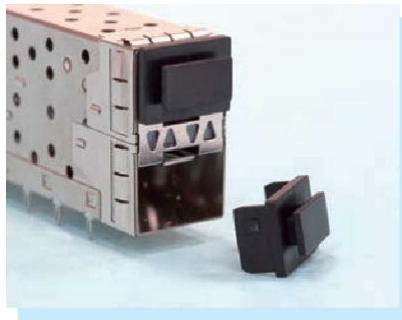

FIBER OPTIC CONNECTOR COVER

NEW

MATERIAL:ABS (UL)
FLAME CLASS:94V-0
COLOR:BLACK
UNIT:

PART NO	PACKAGE
SFPC-15	1000

7

FIBER OPTIC CONNECTOR COVER

MATERIAL:PE
COLOR:BLACK
UNIT:

PART NO	PACKAGE
SFPC-7	1000

PART NO	PACKAGE
SFPC-8	1000

FIBER OPTIC CONNECTOR COVER

MATERIAL:PE
COLOR:BLACK
UNIT:

PART NO	A	B	C	D	E	PACKAGE
CXP-1	16.0	9.0	23.5	10.0	12.0	1000
★ CXP-2	16.0	9.0	22.2	10.0	11.0	

CONNECTOR COVER

MATERIAL:TPE
COLOR:BLACK
UNIT:

PART NO	PACKAGE
COVER-3	1000