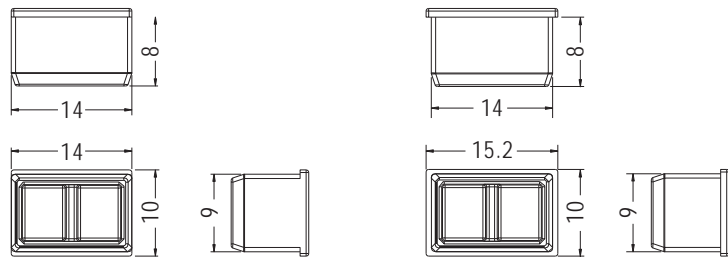

FIBER OPTIC CONNECTOR COVER

NEW

MATERIAL:ABS (UL)
FLAME CLASS:94V-0
COLOR:BLACK
UNIT:

PART NO	PACKAGE
SFPC-15	1000

7

FIBER OPTIC CONNECTOR COVER

MATERIAL:PE
COLOR:BLACK
UNIT:

PART NO	PACKAGE
SFPC-7	1000

PART NO	PACKAGE
SFPC-8	1000

FIBER OPTIC CONNECTOR COVER

MATERIAL:PE
COLOR:BLACK
UNIT:

PART NO	A	B	C	D	E	PACKAGE
CXP-1	16.0	9.0	23.5	10.0	12.0	1000
★ CXP-2	16.0	9.0	22.2	10.0	11.0	

CONNECTOR COVER

MATERIAL:TPE
COLOR:BLACK
UNIT: