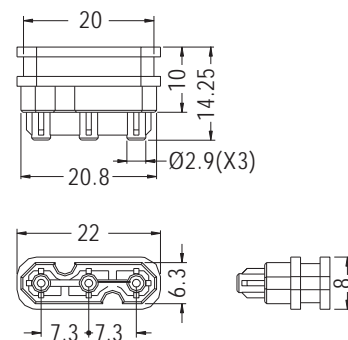

PART NO	PACKAGE
SFPC-8	1000

FIBER OPTIC CONNECTOR COVER

MATERIAL:PE
COLOR:BLACK
UNIT:

PART NO	A	B	C	D	E	PACKAGE
CXP-1	16.0	9.0	23.5	10.0	12.0	1000
★ CXP-2	16.0	9.0	22.2	10.0	11.0	

CONNECTOR COVER

MATERIAL:TPE
COLOR:BLACK
UNIT:

PART NO	PACKAGE
COVER-3	1000