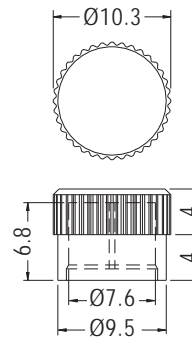

CONNECTOR COVER

- ◆ MATERIAL:PE
- ◆ COLOR:NATURAL/BLACK/WHITE
- ◆ UNIT:mm

PART NO	A	B	C	D	E	PACKAGE
KPSA-1	5.7	2.85	3.85	7.8	2.0	1000
★ KPSA-3	4.5	2.3	3.3	3.5	3.2	

PHOTO TR. HOUSING

- ◆ MATERIAL:PE
- ◆ COLOR:NATURAL
- ◆ UNIT:mm

PART NO	PACKAGE
KPS-4	1000

TERMINAL COVER

- ◆ MATERIAL:PE
- ◆ COLOR:NATURAL
- ◆ UNIT:mm

PART NO	PACKAGE
KPS-9	1000

PART NO	PACKAGE
KPS-23	1000

CONNECTOR COVER

- ◆ MATERIAL:PE
- ◆ COLOR:NATURAL
- ◆ UNIT:mm

PART NO	PACKAGE
CRCAM-1	1000