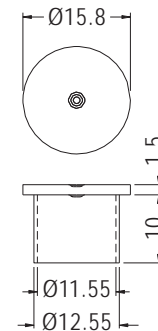

CONNECTOR COVER

- ◆ MATERIAL:PE
- ◆ COLOR:NATURAL/BLACK/WHITE
- ◆ UNIT:mm

PART NO	A	B	C	D	E	PACKAGE
KPSA-1	5.7	2.85	3.85	7.8	2.0	1000
★ KPSA-3	4.5	2.3	3.3	3.5	3.2	

PHOTO TR. HOUSING

- ◆ MATERIAL:PE
- ◆ COLOR:NATURAL
- ◆ UNIT:mm

PART NO	PACKAGE
KPS-4	1000

TERMINAL COVER

- ◆ MATERIAL:PE
- ◆ COLOR:NATURAL
- ◆ UNIT:mm

PART NO	PACKAGE
KPS-9	1000

PART NO	PACKAGE
KPS-23	1000

CONNECTOR COVER

- ◆ MATERIAL:PE
- ◆ COLOR:NATURAL
- ◆ UNIT:mm

PART NO	PACKAGE
CRCAM-1	1000