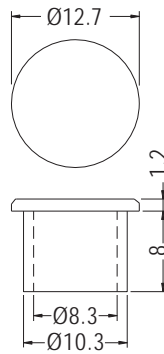

CONNECTOR COVER

- ◆ MATERIAL:PE
- ◆ COLOR:NATURAL/BLACK/WHITE
- ◆ UNIT:mm

PART NO	A	B	C	D	E	PACKAGE
KPSA-1	5.7	2.85	3.85	7.8	2.0	1000
★ KPSA-3	4.5	2.3	3.3	3.5	3.2	

PHOTO TR. HOUSING

- ◆ MATERIAL:PE
- ◆ COLOR:NATURAL
- ◆ UNIT:mm

PART NO	PACKAGE
KPS-4	1000

TERMINAL COVER

- ◆ MATERIAL:PE
- ◆ COLOR:NATURAL
- ◆ UNIT:mm

PART NO	PACKAGE
KPS-9	1000

PART NO	PACKAGE
KPS-23	1000

CONNECTOR COVER

- ◆ MATERIAL:PE
- ◆ COLOR:NATURAL
- ◆ UNIT:mm

PART NO	PACKAGE
CRCAM-1	1000