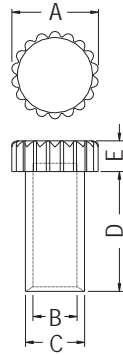

CONNECTOR COVER

- ◆ MATERIAL:PE
- ◆ COLOR:NATURAL/BLACK/WHITE
- ◆ UNIT:mm

PART NO	A	B	C	D	E	PACKAGE
KPSA-1	5.7	2.85	3.85	7.8	2.0	1000
★ KPSA-3	4.5	2.3	3.3	3.5	3.2	

PHOTO TR. HOUSING

- ◆ MATERIAL:PE
- ◆ COLOR:NATURAL
- ◆ UNIT:mm

PART NO	PACKAGE
KPS-4	1000

TERMINAL COVER

- ◆ MATERIAL:PE
- ◆ COLOR:NATURAL
- ◆ UNIT:mm

PART NO	PACKAGE
KPS-9	1000

PART NO	PACKAGE
KPS-23	1000

CONNECTOR COVER

- ◆ MATERIAL:PE
- ◆ COLOR:NATURAL
- ◆ UNIT:mm

PART NO	PACKAGE
CRCAM-1	1000