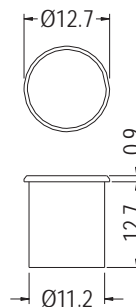

CONNECTOR COVER

- ◆ MATERIAL:PE
- ◆ COLOR:NATURAL/BLACK/WHITE
- ◆ UNIT:mm

PART NO	A	B	C	D	E	PACKAGE
KPSA-1	5.7	2.85	3.85	7.8	2.0	1000
★ KPSA-3	4.5	2.3	3.3	3.5	3.2	

PHOTO TR. HOUSING

- ◆ MATERIAL:PE
- ◆ COLOR:NATURAL
- ◆ UNIT:mm

PART NO	PACKAGE
KPS-4	1000

TERMINAL COVER

- ◆ MATERIAL:PE
- ◆ COLOR:NATURAL
- ◆ UNIT:mm

PART NO	PACKAGE
KPS-9	1000

PART NO	PACKAGE
KPS-23	1000

CONNECTOR COVER

- ◆ MATERIAL:PE
- ◆ COLOR:NATURAL
- ◆ UNIT:mm

PART NO	PACKAGE
CRCAM-1	1000