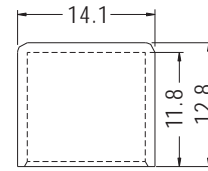

CONNECTOR COVER

- ◆ MATERIAL:PE
- ◆ COLOR:NATURAL
- ◆ UNIT:mm

PART NO	PACKAGE
KPS-5	1000

PART NO	PACKAGE
KPS-6	1000

CONNECTOR COVER

- ◆ MATERIAL:PE
- ◆ COLOR:NATURAL
- ◆ UNIT:mm

PART NO	A	B	C	D	PACKAGE
KPS-1	15.8	13.4	11.2	10.0	500
KPS-2	10.7	9.0	9.6	8.6	1000
KPS-3	10.3	8.4	8.0	7.0	1000

CONNECTOR COVER

- ◆ MATERIAL:PE
- ◆ COLOR:NATURAL/BLACK
- ◆ UNIT:mm

PART NO	PACKAGE
KPS-16	1000

CONNECTOR COVER

- ◆ MATERIAL:SILICON ROBBER
- ◆ COLOR:BLACK
- ◆ UNIT:mm

PART NO	PACKAGE
TF-589I	1000