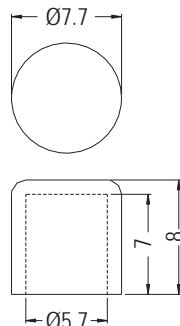

CONNECTOR COVER

- ◆ MATERIAL:PE
- ◆ COLOR:NATURAL
- ◆ UNIT:mm

PART NO	PACKAGE
KPS-5	1000

PART NO	PACKAGE
KPS-6	1000

CONNECTOR COVER

- ◆ MATERIAL:PE
- ◆ COLOR:NATURAL
- ◆ UNIT:mm

PART NO	A	B	C	D	PACKAGE
KPS-1	15.8	13.4	11.2	10.0	500
KPS-2	10.7	9.0	9.6	8.6	1000
KPS-3	10.3	8.4	8.0	7.0	1000

CONNECTOR COVER

- ◆ MATERIAL:PE
- ◆ COLOR:NATURAL/BLACK
- ◆ UNIT:mm

PART NO	PACKAGE
KPS-16	1000

CONNECTOR COVER

- ◆ MATERIAL:SILICON ROBBER
- ◆ COLOR:BLACK
- ◆ UNIT:mm

PART NO	PACKAGE
TF-589I	1000