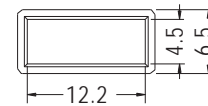

CONNECTOR COVER

- ◆ MATERIAL:PE
- ◆ COLOR:NATURAL
- ◆ UNIT:mm

PART NO	PACKAGE
KPS-5	1000

PART NO	PACKAGE
KPS-6	1000

CONNECTOR COVER

- ◆ MATERIAL:PE
- ◆ COLOR:NATURAL
- ◆ UNIT:mm

PART NO	A	B	C	D	PACKAGE
KPS-1	15.8	13.4	11.2	10.0	500
KPS-2	10.7	9.0	9.6	8.6	1000
KPS-3	10.3	8.4	8.0	7.0	1000

CONNECTOR COVER

- ◆ MATERIAL:PE
- ◆ COLOR:NATURAL/BLACK
- ◆ UNIT:mm

PART NO	PACKAGE
KPS-16	1000

CONNECTOR COVER

- ◆ MATERIAL:SILICON ROBBER
- ◆ COLOR:BLACK
- ◆ UNIT:mm

PART NO	PACKAGE
TF-589I	1000