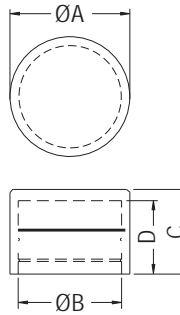

CONNECTOR COVER

- ◆ MATERIAL:PE
- ◆ COLOR:NATURAL
- ◆ UNIT:mm

PART NO	PACKAGE
KPS-5	1000

PART NO	PACKAGE
KPS-6	1000

CONNECTOR COVER

- ◆ MATERIAL:PE
- ◆ COLOR:NATURAL
- ◆ UNIT:mm

PART NO	A	B	C	D	PACKAGE
KPS-1	15.8	13.4	11.2	10.0	500
KPS-2	10.7	9.0	9.6	8.6	1000
KPS-3	10.3	8.4	8.0	7.0	1000

CONNECTOR COVER

- ◆ MATERIAL:PE
- ◆ COLOR:NATURAL/BLACK
- ◆ UNIT:mm

PART NO	PACKAGE
KPS-16	1000

CONNECTOR COVER

- ◆ MATERIAL:SILICON ROBBER
- ◆ COLOR:BLACK
- ◆ UNIT:mm

PART NO	PACKAGE
TF-589I	1000