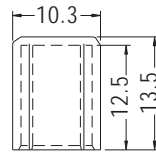

CONNECTOR COVER

- ◆ MATERIAL:PE
- ◆ COLOR:NATURAL
- ◆ UNIT:mm

PART NO	PACKAGE
KPS-5	1000

PART NO	PACKAGE
KPS-6	1000

CONNECTOR COVER

- ◆ MATERIAL:PE
- ◆ COLOR:NATURAL
- ◆ UNIT:mm

PART NO	A	B	C	D	PACKAGE
KPS-1	15.8	13.4	11.2	10.0	500
KPS-2	10.7	9.0	9.6	8.6	1000
KPS-3	10.3	8.4	8.0	7.0	1000

CONNECTOR COVER

- ◆ MATERIAL:PE
- ◆ COLOR:NATURAL/BLACK
- ◆ UNIT:mm

PART NO	PACKAGE
KPS-16	1000

CONNECTOR COVER

- ◆ MATERIAL:SILICON ROBBER
- ◆ COLOR:BLACK
- ◆ UNIT:mm

PART NO	PACKAGE
TF-589I	1000