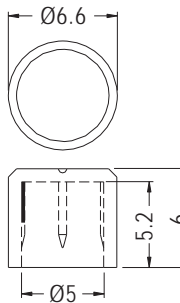

CONNECTOR COVER

- ◆ MATERIAL:PE
- ◆ COLOR:NATURAL
- ◆ UNIT:mm

PART NO	PACKAGE
KPS-5	1000

PART NO	PACKAGE
KPS-6	1000

CONNECTOR COVER

- ◆ MATERIAL:PE
- ◆ COLOR:NATURAL
- ◆ UNIT:mm

PART NO	A	B	C	D	PACKAGE
KPS-1	15.8	13.4	11.2	10.0	500
KPS-2	10.7	9.0	9.6	8.6	1000
KPS-3	10.3	8.4	8.0	7.0	1000

CONNECTOR COVER

- ◆ MATERIAL:PE
- ◆ COLOR:NATURAL/BLACK
- ◆ UNIT:mm

PART NO	PACKAGE
KPS-16	1000

CONNECTOR COVER

- ◆ MATERIAL:SILICON ROBBER
- ◆ COLOR:BLACK
- ◆ UNIT:mm

PART NO	PACKAGE
TF-589I	1000