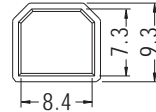

CONNECTOR COVER

- ◆ MATERIAL:PE
- ◆ COLOR:NATURAL
- ◆ UNIT:mm

PART NO	PACKAGE
KPS-5	1000

PART NO	PACKAGE
KPS-6	1000

CONNECTOR COVER

- ◆ MATERIAL:PE
- ◆ COLOR:NATURAL
- ◆ UNIT:mm

PART NO	A	B	C	D	PACKAGE
KPS-1	15.8	13.4	11.2	10.0	500
KPS-2	10.7	9.0	9.6	8.6	1000
KPS-3	10.3	8.4	8.0	7.0	1000

CONNECTOR COVER

- ◆ MATERIAL:PE
- ◆ COLOR:NATURAL/BLACK
- ◆ UNIT:mm

PART NO	PACKAGE
KPS-16	1000

CONNECTOR COVER

- ◆ MATERIAL:SILICON ROBBER
- ◆ COLOR:BLACK
- ◆ UNIT:mm

PART NO	PACKAGE
TF-589I	1000