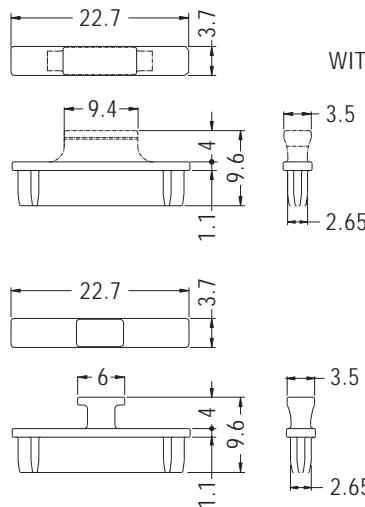

# USB HOUSING

- ◆ MATERIAL:TPE
- ◆ CLASS:BLACK
- ◆ UNIT:mm

PARTNO	PACKAGE
USBC-21	1000

# CONNECTOR HOLDER

- ◆ MATERIAL:PE
- ◆ COLOR:NATURAL/BLACK
- ◆ UNIT:mm

PART NO	PACKAGE
KVM-1	1000
KVM-2	

PART NO	PACKAGE
KVM-3	1000

# CONNECTOR COVER

- ◆ MATERIAL:TPU
- ◆ COLOR:BLACK
- ◆ UNIT:mm

PART NO	PACKAGE
CFC-1	500