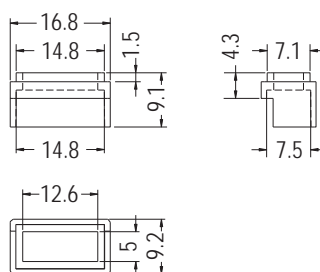

- MATERIAL:NYLON 66 (UL)
- FLAME CLASS:94V-2/94V-0
- COLOR:NATURAL/BLACK
- UNIT:mm