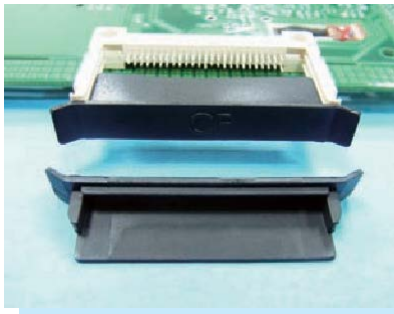

# USB HOUSING

- ◆ MATERIAL:TPE
- ◆ CLASS:BLACK
- ◆ UNIT:mm

PARTNO	PACKAGE
USBC-21	1000

# CONNECTOR HOLDER

- ◆ MATERIAL:PE
- ◆ COLOR:NATURAL/BLACK
- ◆ UNIT:mm

PART NO	PACKAGE
KVM-1	1000
KVM-2	

PART NO	PACKAGE
KVM-3	1000

# CONNECTOR COVER

- ◆ MATERIAL:TPU
- ◆ COLOR:BLACK
- ◆ UNIT:mm

PART NO	PACKAGE
CFC-1	500