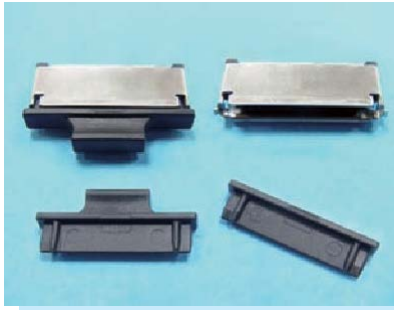

# USB HOUSING

- ◆ MATERIAL:TPE
- ◆ CLASS:BLACK
- ◆ UNIT:mm

PARTNO	PACKAGE
USBC-21	1000

# CONNECTOR HOLDER

- ◆ MATERIAL:PE
- ◆ COLOR:NATURAL/BLACK
- ◆ UNIT:mm

PART NO	PACKAGE
KVM-1	1000
KVM-2	

PART NO	PACKAGE
KVM-3	1000

# CONNECTOR COVER

- ◆ MATERIAL:TPU
- ◆ COLOR:BLACK
- ◆ UNIT:mm

PART NO	PACKAGE
CFC-1	500