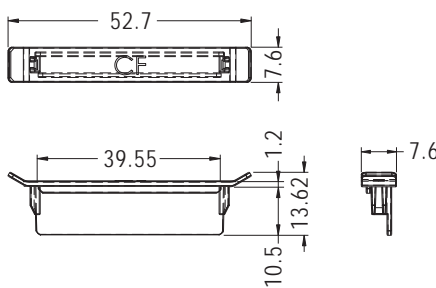

# CONNECTOR HOLDER

- ◆ MATERIAL:PE
- ◆ COLOR:NATURAL/BLACK
- ◆ UNIT:mm

PART NO	PACKAGE
KVM-1	1000
KVM-2	

PART NO	PACKAGE
KVM-3	1000

# CONNECTOR COVER

- ◆ MATERIAL:TPU
- ◆ COLOR:BLACK
- ◆ UNIT:mm

PART NO	PACKAGE
CFC-1	500