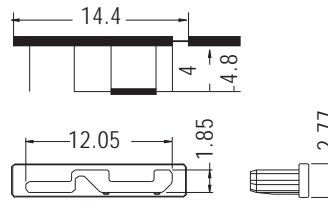

# USB HOUSING

- ◆ MATERIAL:TPE
- ◆ CLASS:BLACK
- ◆ UNIT:mm

PARTNO	PACKAGE
USBC-21	1000

# CONNECTOR HOLDER

- ◆ MATERIAL:PE
- ◆ COLOR:NATURAL/BLACK
- ◆ UNIT:mm

PART NO	PACKAGE
KVM-1	1000
KVM-2	

PART NO	PACKAGE
KVM-3	1000

# CONNECTOR COVER

- ◆ MATERIAL:TPU
- ◆ COLOR:BLACK
- ◆ UNIT:mm

PART NO	PACKAGE
CFC-1	500