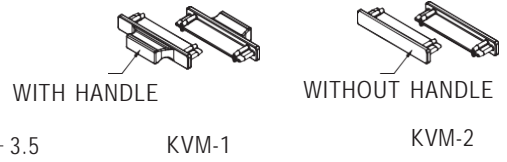

# USB HOUSING

- ◆ MATERIAL:TPE
- ◆ CLASS:BLACK
- ◆ UNIT:mm

PARTNO	PACKAGE
USBC-21	1000

# CONNECTOR HOLDER

- ◆ MATERIAL:PE
- ◆ COLOR:NATURAL/BLACK
- ◆ UNIT:mm

PART NO	PACKAGE
KVM-1	1000
KVM-2	

PART NO	PACKAGE
KVM-3	1000

# CONNECTOR COVER

- ◆ MATERIAL:TPU
- ◆ COLOR:BLACK
- ◆ UNIT:mm

PART NO	PACKAGE
CFC-1	500