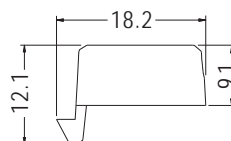

TERMINAL HOUSING

- MATERIAL:PC (UL)
- FLAME CLASS:94V-2
- COLOR:NATURAL
- UNIT:mm

PART NO	PACKAGE
CVER-1	1000