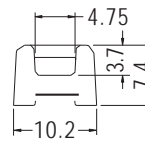

TERMINAL HOUSING

- MATERIAL:PC (UL)
- FLAME CLASS:94V-2
- COLOR:NATURAL
- UNIT:mm

PART NO	PACKAGE
CVER-1	1000