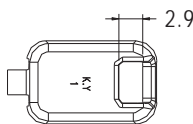

TERMINAL HOUSING

- MATERIAL:PC (UL)
- FLAME CLASS:94V-2
- COLOR:NATURAL
- UNIT:mm

PART NO	PACKAGE
CVER-1	1000