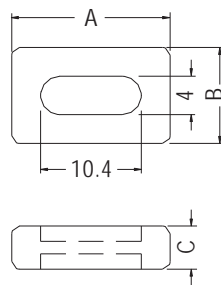

PARTS HOUSING

- ◆ MATERIAL: NYLON 66 (UL)
- ◆ FLAME CLASS: 94V-2/94V-0
- ◆ COLOR: NATURAL/BLACK
- ◆ UNIT: mm

PART NO	PACKAGE
FUA-1	2000

PARTS HOUSING

- ◆ MATERIAL: NYLON 66 (UL)
- ◆ FLAME CLASS: 94V-2/94V-0
- ◆ COLOR: NATURAL/BLACK
- ◆ UNIT: mm

PART NO	A	B	C	PACKAGE
DVT-1	16.5	10.0	4.5	1000

PARTS HOUSING

- ◆ MATERIAL: NYLON 66 (UL)
- ◆ FLAME CLASS: 94V-2/94V-0
- ◆ COLOR: WHITE/BLACK
- ◆ UNIT: mm

PART NO	PACKAGE
TR-42	1000

JUMPER HOUSING

- ◆ MATERIAL: PBT (UL)
- ◆ FLAME CLASS: 94V-0
- ◆ COLOR: NATURAL
- ◆ UNIT: mm

PART NO	A	B	C	PACKAGE
JPC-1	34.0	6.5	6.1	1000