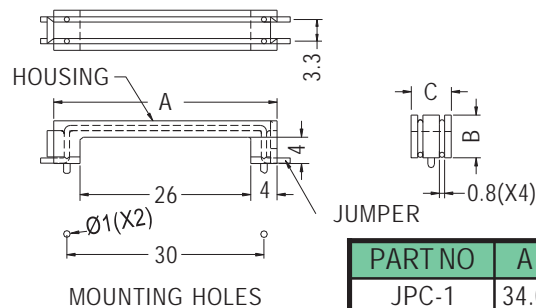

PART NO	A	B	C	PACKAGE
DVT-1	16.5	10.0	4.5	1000

PARTS HOUSING

- ◆ MATERIAL: NYLON 66 (UL)
- ◆ FLAME CLASS: 94V-2/94V-0
- ◆ COLOR: WHITE/BLACK
- ◆ UNIT: mm

PART NO	PACKAGE
TR-42	1000

JUMPER HOUSING

- ◆ MATERIAL: PBT (UL)
- ◆ FLAME CLASS: 94V-0
- ◆ COLOR: NATURAL
- ◆ UNIT: mm

PART NO	A	B	C	PACKAGE
JPC-1	34.0	6.5	6.1	1000