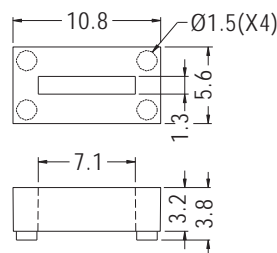

PARTS HOUSING

- ◆ MATERIAL: NYLON 66 (UL)
- ◆ FLAME CLASS: 94V-2/94V-0
- ◆ COLOR: NATURAL/BLACK
- ◆ UNIT: mm

PART NO	PACKAGE
FUA-1	2000

PARTS HOUSING

- ◆ MATERIAL: NYLON 66 (UL)
- ◆ FLAME CLASS: 94V-2/94V-0
- ◆ COLOR: NATURAL/BLACK
- ◆ UNIT: mm

PART NO	A	B	C	PACKAGE
DVT-1	16.5	10.0	4.5	1000

PARTS HOUSING

- ◆ MATERIAL: NYLON 66 (UL)
- ◆ FLAME CLASS: 94V-2/94V-0
- ◆ COLOR: WHITE/BLACK
- ◆ UNIT: mm

PART NO	PACKAGE
TR-42	1000

JUMPER HOUSING

- ◆ MATERIAL: PBT (UL)
- ◆ FLAME CLASS: 94V-0
- ◆ COLOR: NATURAL
- ◆ UNIT: mm

PART NO	A	B	C	PACKAGE
JPC-1	34.0	6.5	6.1	1000