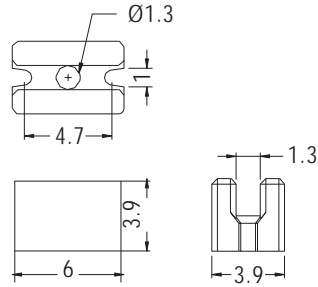

PARTS HOUSING

- ◆ MATERIAL: NYLON 66 (UL)
- ◆ FLAME CLASS: 94V-2/94V-0
- ◆ COLOR: NATURAL/BLACK
- ◆ UNIT: mm

PART NO	PACKAGE
FUA-1	2000

PARTS HOUSING

- ◆ MATERIAL: NYLON 66 (UL)
- ◆ FLAME CLASS: 94V-2/94V-0
- ◆ COLOR: NATURAL/BLACK
- ◆ UNIT: mm

PART NO	A	B	C	PACKAGE
DVT-1	16.5	10.0	4.5	1000

PARTS HOUSING

- ◆ MATERIAL: NYLON 66 (UL)
- ◆ FLAME CLASS: 94V-2/94V-0
- ◆ COLOR: WHITE/BLACK
- ◆ UNIT: mm

PART NO	PACKAGE
TR-42	1000

JUMPER HOUSING

- ◆ MATERIAL: PBT (UL)
- ◆ FLAME CLASS: 94V-0
- ◆ COLOR: NATURAL
- ◆ UNIT: mm

PART NO	A	B	C	PACKAGE
JPC-1	34.0	6.5	6.1	1000