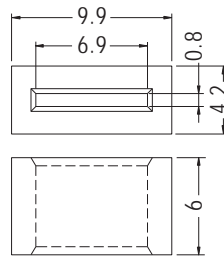

TRANSISTOR HOUSING

- ◆ MATERIAL: NYLON 66 (UL)
- ◆ FLAME CLASS: 94V-2/94V-0
- ◆ COLOR: NATURAL/BLACK
- ◆ UNIT: mm

PART NO	PACKAGE
SUMA-6	1000

PART NO	PACKAGE
SUM-6	1000

TRANSISTOR HOUSING

- ◆ MATERIAL: NYLON 66 (UL)
- ◆ FLAME CLASS: 94V-2/94V-0
- ◆ COLOR: NATURAL/BLACK
- ◆ UNIT: mm

PART NO	PACKAGE
TRGB-1	1000

BRIDGE RECTIFIER HOUSING

- ◆ MATERIAL: PBT (UL)
- ◆ FLAME CLASS: 94V-0
- ◆ COLOR: NATURAL/BLACK
- ◆ UNIT: mm

FOR BGCV-22

FOR BGCV-30

PART NO	PACKAGE
BGCV-15	500

PART NO	A	B	C	D	PACKAGE
BGCV-22	22.0	7.0	3.5	5.5	500
BGCV-30	30.5	8.5	5.0	7.0	