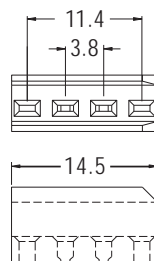

FOR BGCV-22

FOR BGCV-30

PART NO	PACKAGE
BGCV-15	500

PART NO	A	B	C	D	PACKAGE
BGCV-22	22.0	7.0	3.5	5.5	500
BGCV-30	30.5	8.5	5.0	7.0