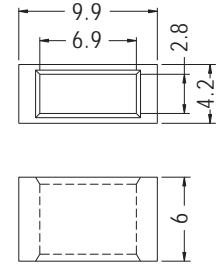

TRANSISTOR HOUSING

- ◆ MATERIAL: NYLON 66 (UL)
- ◆ FLAME CLASS: 94V-2/94V-0
- ◆ COLOR: NATURAL/BLACK
- ◆ UNIT: mm

PART NO	PACKAGE
SUMA-6	1000

PART NO	PACKAGE
SUM-6	1000

TRANSISTOR HOUSING

- ◆ MATERIAL: NYLON 66 (UL)
- ◆ FLAME CLASS: 94V-2/94V-0
- ◆ COLOR: NATURAL/BLACK
- ◆ UNIT: mm

PART NO	PACKAGE
TRGB-1	1000

BRIDGE RECTIFIER HOUSING

- ◆ MATERIAL: PBT (UL)
- ◆ FLAME CLASS: 94V-0
- ◆ COLOR: NATURAL/BLACK
- ◆ UNIT: mm

FOR BGCV-22

FOR BGCV-30

PART NO	PACKAGE
BGCV-15	500

PART NO	A	B	C	D	PACKAGE
BGCV-22	22.0	7.0	3.5	5.5	500
BGCV-30	30.5	8.5	5.0	7.0	