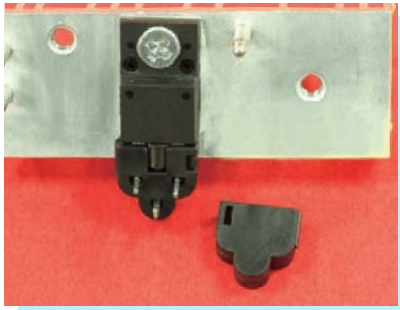

TRANSISTOR HOUSING

- ◆ MATERIAL: NYLON 66 (UL)
- ◆ FLAME CLASS: 94V-2/94V-0
- ◆ COLOR: NATURAL/BLACK
- ◆ UNIT: mm

PART NO	PACKAGE
SUMA-6	1000

PART NO	PACKAGE
SUM-6	1000

TRANSISTOR HOUSING

- ◆ MATERIAL: NYLON 66 (UL)
- ◆ FLAME CLASS: 94V-2/94V-0
- ◆ COLOR: NATURAL/BLACK
- ◆ UNIT: mm

PART NO	PACKAGE
TRGB-1	1000

BRIDGE RECTIFIER HOUSING

- ◆ MATERIAL: PBT (UL)
- ◆ FLAME CLASS: 94V-0
- ◆ COLOR: NATURAL/BLACK
- ◆ UNIT: mm

FOR BGCV-22

FOR BGCV-30

PART NO	PACKAGE
BGCV-15	500

PART NO	A	B	C	D	PACKAGE
BGCV-22	22.0	7.0	3.5	5.5	500
BGCV-30	30.5	8.5	5.0	7.0	