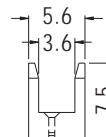

TRANSISTOR HOUSING

- ◆ MATERIAL: NYLON 66 (UL)
- ◆ FLAME CLASS: 94V-2/94V-0
- ◆ COLOR: NATURAL/BLACK
- ◆ UNIT: mm

PART NO	PACKAGE
SUMA-6	1000

PART NO	PACKAGE
SUM-6	1000

TRANSISTOR HOUSING

- ◆ MATERIAL: NYLON 66 (UL)
- ◆ FLAME CLASS: 94V-2/94V-0
- ◆ COLOR: NATURAL/BLACK
- ◆ UNIT: mm

PART NO	PACKAGE
TRGB-1	1000

BRIDGE RECTIFIER HOUSING

- ◆ MATERIAL: PBT (UL)
- ◆ FLAME CLASS: 94V-0
- ◆ COLOR: NATURAL/BLACK
- ◆ UNIT: mm

FOR BGCV-22

FOR BGCV-30

PART NO	PACKAGE
BGCV-15	500

PART NO	A	B	C	D	PACKAGE
BGCV-22	22.0	7.0	3.5	5.5	500
BGCV-30	30.5	8.5	5.0	7.0	