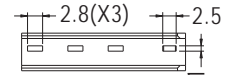

FOR BGCV-22

FOR BGCV-30

PART NO	PACKAGE
BGCV-15	500

PART NO	A	B	C	D	PACKAGE
BGCV-22	22.0	7.0	3.5	5.5	500
BGCV-30	30.5	8.5	5.0	7.0