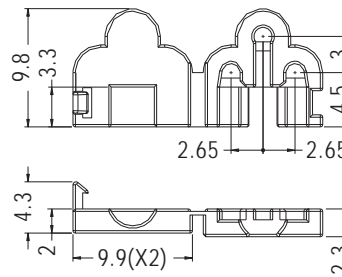

TRANSISTOR HOUSING

- ◆ MATERIAL: NYLON 66 (UL)
- ◆ FLAME CLASS: 94V-2/94V-0
- ◆ COLOR: NATURAL/BLACK
- ◆ UNIT: mm

PART NO	PACKAGE
SUMA-6	1000

PART NO	PACKAGE
SUM-6	1000

TRANSISTOR HOUSING

- ◆ MATERIAL: NYLON 66 (UL)
- ◆ FLAME CLASS: 94V-2/94V-0
- ◆ COLOR: NATURAL/BLACK
- ◆ UNIT: mm

PART NO	PACKAGE
TRGB-1	1000

BRIDGE RECTIFIER HOUSING

- ◆ MATERIAL: PBT (UL)
- ◆ FLAME CLASS: 94V-0
- ◆ COLOR: NATURAL/BLACK
- ◆ UNIT: mm

FOR BGCV-22

FOR BGCV-30

PART NO	PACKAGE
BGCV-15	500

PART NO	A	B	C	D	PACKAGE
BGCV-22	22.0	7.0	3.5	5.5	500
BGCV-30	30.5	8.5	5.0	7.0	