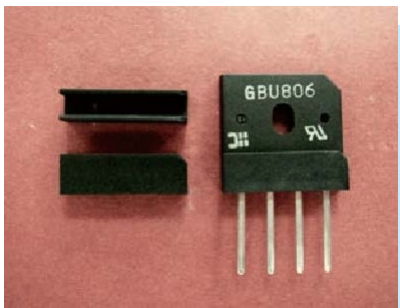

TRANSISTOR HOUSING

- ◆ MATERIAL: NYLON 66 (UL)
- ◆ FLAME CLASS: 94V-2/94V-0
- ◆ COLOR: NATURAL/BLACK
- ◆ UNIT: mm

PART NO	PACKAGE
SUMA-6	1000

PART NO	PACKAGE
SUM-6	1000

TRANSISTOR HOUSING

- ◆ MATERIAL: NYLON 66 (UL)
- ◆ FLAME CLASS: 94V-2/94V-0
- ◆ COLOR: NATURAL/BLACK
- ◆ UNIT: mm

PART NO	PACKAGE
TRGB-1	1000

BRIDGE RECTIFIER HOUSING

- ◆ MATERIAL: PBT (UL)
- ◆ FLAME CLASS: 94V-0
- ◆ COLOR: NATURAL/BLACK
- ◆ UNIT: mm

FOR BGCV-22

FOR BGCV-30

PART NO	PACKAGE
BGCV-15	500

PART NO	A	B	C	D	PACKAGE
BGCV-22	22.0	7.0	3.5	5.5	500
BGCV-30	30.5	8.5	5.0	7.0	