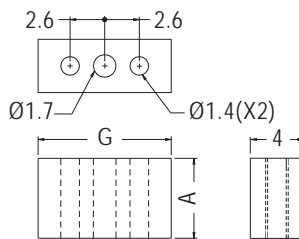

TRANSISTOR HOUSING

NEW

- ◆ MATERIAL: NYLON 66 (UL)
- ◆ FLAME CLASS: 94V-2/94V-0
- ◆ COLOR: WHITE/BLACK
- ◆ UNIT: mm

PART NO	L	PACKAGE
TRWF-8	8.0	1000
TRWF-10	10.0	

TRANSISTOR HOUSING

- ◆ MATERIAL: NYLON 66 (UL)
- ◆ FLAME CLASS: 94V-2/94V-0
- ◆ COLOR: NATURAL/BLACK
- ◆ UNIT: mm

PART NO	PACKAGE
TR3-11-1	1000

TRANSISTOR HOUSING

- ◆ MATERIAL: NYLON 66 (UL)
- ◆ FLAME CLASS: 94V-2/94V-0
- ◆ COLOR: NATURAL/BLACK
- ◆ UNIT: mm

PART NO	A	G	PACKAGE
TR3-3S	3.0	9.8	1000
TR3-3	3.7	9.8	
TR3-4	4.0	9.8	
TR3-5	5.0	10.0	
TR-3	6.0	9.8	
TR3-7	7.0	9.8	
TR3-8.5	8.5	9.8	
TR3-9	9.0	9.8	
TR3-9.5	9.5	9.8	