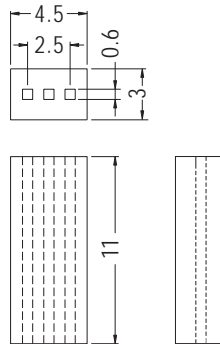

TRANSISTOR HOUSING

NEW

- ◆ MATERIAL: NYLON 66 (UL)
- ◆ FLAME CLASS: 94V-2/94V-0
- ◆ COLOR: WHITE/BLACK
- ◆ UNIT: mm

PART NO	L	PACKAGE
TRWF-8	8.0	1000
TRWF-10	10.0	

TRANSISTOR HOUSING

- ◆ MATERIAL: NYLON 66 (UL)
- ◆ FLAME CLASS: 94V-2/94V-0
- ◆ COLOR: NATURAL/BLACK
- ◆ UNIT: mm

PART NO	PACKAGE
TR3-11-1	1000

TRANSISTOR HOUSING

- ◆ MATERIAL: NYLON 66 (UL)
- ◆ FLAME CLASS: 94V-2/94V-0
- ◆ COLOR: NATURAL/BLACK
- ◆ UNIT: mm

PART NO	A	G	PACKAGE
TR3-3S	3.0	9.8	1000
TR3-3	3.7	9.8	
TR3-4	4.0	9.8	
TR3-5	5.0	10.0	
TR-3	6.0	9.8	
TR3-7	7.0	9.8	
TR3-8.5	8.5	9.8	
TR3-9	9.0	9.8	
TR3-9.5	9.5	9.8	

PART NO	PACKAGE
TR-19	2000

PART NO	A	B	H	I	PACKAGE
TR-12	5.0	4.0	1.5	0.75	1000
TR-31	3.0	3.0	1.5	0.75	
TR-50	5.0	4.3	1.7	1.0	