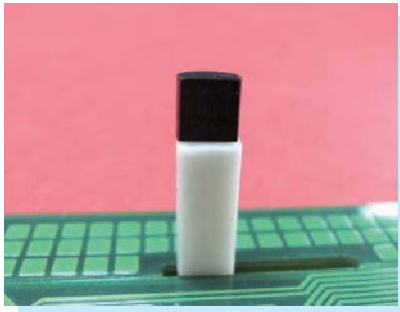

TRANSISTOR HOUSING

NEW

- ◆ MATERIAL: NYLON 66 (UL)
- ◆ FLAME CLASS: 94V-2/94V-0
- ◆ COLOR: WHITE/BLACK
- ◆ UNIT: mm

PART NO	L	PACKAGE
TRWF-8	8.0	1000
TRWF-10	10.0	

TRANSISTOR HOUSING

- ◆ MATERIAL: NYLON 66 (UL)
- ◆ FLAME CLASS: 94V-2/94V-0
- ◆ COLOR: NATURAL/BLACK
- ◆ UNIT: mm

PART NO	PACKAGE
TR3-11-1	1000

TRANSISTOR HOUSING

- ◆ MATERIAL: NYLON 66 (UL)
- ◆ FLAME CLASS: 94V-2/94V-0
- ◆ COLOR: NATURAL/BLACK
- ◆ UNIT: mm

PART NO	A	G	PACKAGE
TR3-3S	3.0	9.8	1000
TR3-3	3.7	9.8	
TR3-4	4.0	9.8	
TR3-5	5.0	10.0	
TR-3	6.0	9.8	
TR3-7	7.0	9.8	
TR3-8.5	8.5	9.8	
TR3-9	9.0	9.8	
TR3-9.5	9.5	9.8	