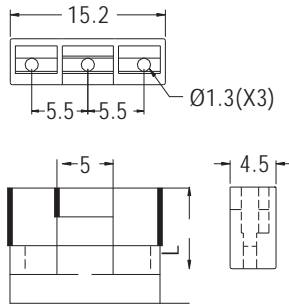

TRANSISTOR HOUSING

NEW

- ◆ MATERIAL: NYLON 66 (UL)
- ◆ FLAME CLASS: 94V-2/94V-0
- ◆ COLOR: WHITE/BLACK
- ◆ UNIT: mm

PART NO	L	PACKAGE
TRWF-8	8.0	1000
TRWF-10	10.0	

TRANSISTOR HOUSING

- ◆ MATERIAL: NYLON 66 (UL)
- ◆ FLAME CLASS: 94V-2/94V-0
- ◆ COLOR: NATURAL/BLACK
- ◆ UNIT: mm

PART NO	PACKAGE
TR3-11-1	1000

TRANSISTOR HOUSING

- ◆ MATERIAL: NYLON 66 (UL)
- ◆ FLAME CLASS: 94V-2/94V-0
- ◆ COLOR: NATURAL/BLACK
- ◆ UNIT: mm

PART NO	A	G	PACKAGE
TR3-3S	3.0	9.8	1000
TR3-3	3.7	9.8	
TR3-4	4.0	9.8	
TR3-5	5.0	10.0	
TR-3	6.0	9.8	
TR3-7	7.0	9.8	
TR3-8.5	8.5	9.8	
TR3-9	9.0	9.8	
TR3-9.5	9.5	9.8	

PART NO	PACKAGE
TR-19	2000

PART NO	A	B	H	I	PACKAGE
TR-12	5.0	4.0	1.5	0.75	1000
TR-31	3.0	3.0	1.5	0.75	
TR-50	5.0	4.3	1.7	1.0	