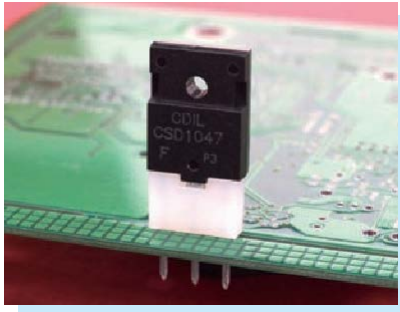

TRANSISTOR HOUSING

NEW

- ◆ MATERIAL: NYLON 66 (UL)
- ◆ FLAME CLASS: 94V-2/94V-0
- ◆ COLOR: WHITE/BLACK
- ◆ UNIT: mm

PART NO	L	PACKAGE
TRWF-8	8.0	1000
TRWF-10	10.0	

TRANSISTOR HOUSING

- ◆ MATERIAL: NYLON 66 (UL)
- ◆ FLAME CLASS: 94V-2/94V-0
- ◆ COLOR: NATURAL/BLACK
- ◆ UNIT: mm

PART NO	PACKAGE
TR3-11-1	1000

TRANSISTOR HOUSING

- ◆ MATERIAL: NYLON 66 (UL)
- ◆ FLAME CLASS: 94V-2/94V-0
- ◆ COLOR: NATURAL/BLACK
- ◆ UNIT: mm

PART NO	A	G	PACKAGE
TR3-3S	3.0	9.8	1000
TR3-3	3.7	9.8	
TR3-4	4.0	9.8	
TR3-5	5.0	10.0	
TR-3	6.0	9.8	
TR3-7	7.0	9.8	
TR3-8.5	8.5	9.8	
TR3-9	9.0	9.8	
TR3-9.5	9.5	9.8	