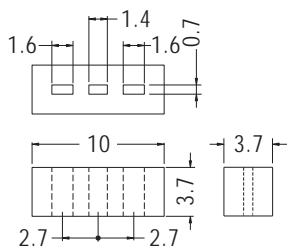

TRANSISTOR HOUSING

NEW

- ◆ MATERIAL: NYLON 66 (UL)
- ◆ FLAME CLASS: 94V-2/94V-0
- ◆ COLOR: WHITE/BLACK
- ◆ UNIT: mm

PART NO	L	PACKAGE
TRWF-8	8.0	1000
TRWF-10	10.0	

TRANSISTOR HOUSING

- ◆ MATERIAL: NYLON 66 (UL)
- ◆ FLAME CLASS: 94V-2/94V-0
- ◆ COLOR: NATURAL/BLACK
- ◆ UNIT: mm

PART NO	PACKAGE
TR3-11-1	1000

TRANSISTOR HOUSING

- ◆ MATERIAL: NYLON 66 (UL)
- ◆ FLAME CLASS: 94V-2/94V-0
- ◆ COLOR: NATURAL/BLACK
- ◆ UNIT: mm

PART NO	A	G	PACKAGE
TR3-3S	3.0	9.8	1000
TR3-3	3.7	9.8	
TR3-4	4.0	9.8	
TR3-5	5.0	10.0	
TR-3	6.0	9.8	
TR3-7	7.0	9.8	
TR3-8.5	8.5	9.8	
TR3-9	9.0	9.8	
TR3-9.5	9.5	9.8	