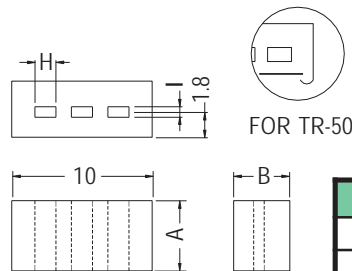

TRANSISTOR HOUSING

NEW

- ◆ MATERIAL: NYLON 66 (UL)
- ◆ FLAME CLASS: 94V-2/94V-0
- ◆ COLOR: WHITE/BLACK
- ◆ UNIT: mm

PART NO	L	PACKAGE
TRWF-8	8.0	1000
TRWF-10	10.0	

TRANSISTOR HOUSING

- ◆ MATERIAL: NYLON 66 (UL)
- ◆ FLAME CLASS: 94V-2/94V-0
- ◆ COLOR: NATURAL/BLACK
- ◆ UNIT: mm

PART NO	PACKAGE
TR3-11-1	1000

TRANSISTOR HOUSING

- ◆ MATERIAL: NYLON 66 (UL)
- ◆ FLAME CLASS: 94V-2/94V-0
- ◆ COLOR: NATURAL/BLACK
- ◆ UNIT: mm

PART NO	A	G	PACKAGE
TR3-3S	3.0	9.8	1000
TR3-3	3.7	9.8	
TR3-4	4.0	9.8	
TR3-5	5.0	10.0	
TR-3	6.0	9.8	
TR3-7	7.0	9.8	
TR3-8.5	8.5	9.8	
TR3-9	9.0	9.8	
TR3-9.5	9.5	9.8	

PART NO	PACKAGE
TR-19	2000

PART NO	A	B	H	I	PACKAGE
TR-12	5.0	4.0	1.5	0.75	1000
TR-31	3.0	3.0	1.5	0.75	
TR-50	5.0	4.3	1.7	1.0	