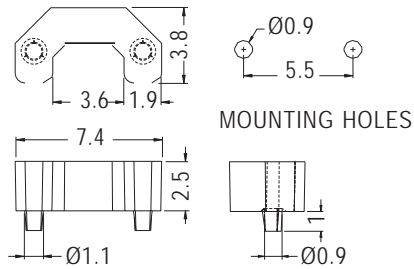

PARTS HOUSING

- ◆ MATERIAL:PC (UL)
- ◆ FLAME CLASS:94V-0
- ◆ COLOR:BLACK
- ◆ UNIT:mm

PART NO	PACKAGE
EMD-25	2000

PART NO	PACKAGE
EMD-118	2000

PARTS HOUSING

- ◆ MATERIAL:PC (UL)
- ◆ FLAME CLASS:94V-0
- ◆ COLOR:BLACK
- ◆ UNIT:mm

PART NO	PACKAGE
EMD-203	2000

PARTS HOUSING

- ◆ MATERIAL:PC (UL)
- ◆ FLAME CLASS:94V-0
- ◆ COLOR:BLACK
- ◆ UNIT:mm

PART NO	A	B	PACKAGE
EMD-14	2.5	0.9	2000
EMD-136	3.0	1.08	