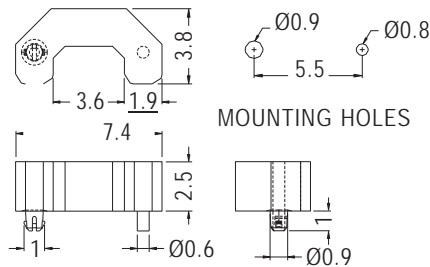

PARTS HOUSING

- ◆ MATERIAL:PC (UL)
- ◆ FLAME CLASS:94V-0
- ◆ COLOR:BLACK
- ◆ UNIT:mm

PART NO	PACKAGE
EMD-25	2000

PART NO	PACKAGE
EMD-118	2000

PARTS HOUSING

- ◆ MATERIAL:PC (UL)
- ◆ FLAME CLASS:94V-0
- ◆ COLOR:BLACK
- ◆ UNIT:mm

PART NO	PACKAGE
EMD-203	2000

PARTS HOUSING

- ◆ MATERIAL:PC (UL)
- ◆ FLAME CLASS:94V-0
- ◆ COLOR:BLACK
- ◆ UNIT:mm

PART NO	A	B	PACKAGE
EMD-14	2.5	0.9	2000
EMD-136	3.0	1.08	