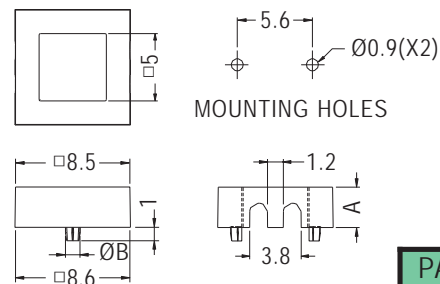

PARTS HOUSING

- ◆ MATERIAL:PC (UL)
- ◆ FLAME CLASS:94V-0
- ◆ COLOR:BLACK
- ◆ UNIT:mm

PART NO	PACKAGE
EMD-25	2000

PART NO	PACKAGE
EMD-118	2000

PARTS HOUSING

- ◆ MATERIAL:PC (UL)
- ◆ FLAME CLASS:94V-0
- ◆ COLOR:BLACK
- ◆ UNIT:mm

PART NO	PACKAGE
EMD-203	2000

PARTS HOUSING

- ◆ MATERIAL:PC (UL)
- ◆ FLAME CLASS:94V-0
- ◆ COLOR:BLACK
- ◆ UNIT:mm

PART NO	A	B	PACKAGE
EMD-14	2.5	0.9	2000
EMD-136	3.0	1.08	