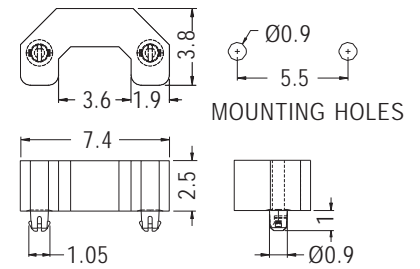

PARTS HOUSING

- ◆ MATERIAL:PC (UL)
- ◆ FLAME CLASS:94V-0
- ◆ COLOR:BLACK
- ◆ UNIT:mm

PART NO	PACKAGE
EMD-25	2000

PART NO	PACKAGE
EMD-118	2000

PARTS HOUSING

- ◆ MATERIAL:PC (UL)
- ◆ FLAME CLASS:94V-0
- ◆ COLOR:BLACK
- ◆ UNIT:mm

PART NO	PACKAGE
EMD-203	2000

PARTS HOUSING

- ◆ MATERIAL:PC (UL)
- ◆ FLAME CLASS:94V-0
- ◆ COLOR:BLACK
- ◆ UNIT:mm

PART NO	A	B	PACKAGE
EMD-14	2.5	0.9	2000
EMD-136	3.0	1.08	