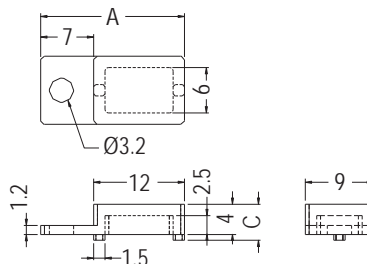

PARTNO	A	C	E	F	PACKAGE
PH-23	15.7	3.8	5.0	3.0	1000
PH-23L	15.7	3.8	5.4	3.4	

PARTS HOUSING

- ◆ MATERIAL:NYLON 66 (UL)/PBT (UL)
- ◆ FLAME CLASS:94V-0
- ◆ COLOR:NATURAL/BLACK
- ◆ UNIT:mm

PARTNO	A	C	PACKAGE
PH-27	15.7	4.3	1000
PH-31	15.7	4.3	

PARTS HOUSING

- ◆ MATERIAL:PC (UL)
- ◆ FLAME CLASS:94V-0
- ◆ COLOR:BLACK
- ◆ UNIT:mm

PARTNO	A	C	PACKAGE
PH-30	19.0	4.75	1000