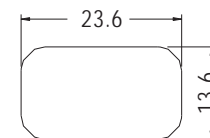

PART NO	PACKAGE
SQS-2	500

SQUARE SNAP BUSHING

- ◆ MATERIAL: NYLON 66 (UL)
- ◆ FLAME CLASS: 94V-2/94V-0
- ◆ COLOR: NATURAL/BLACK
- ◆ UNIT: mm

PART NO	PACKAGE
SQS-3	1000

SQUARE SNAP BUSHING

- ◆ MATERIAL: NYLON 66 (UL)
- ◆ FLAME CLASS: 94V-2/94V-0
- ◆ COLOR: NATURAL/BLACK
- ◆ UNIT: mm

MOUNTING HOLE
 THICKNESS 2.0 MAX.

PART NO	PACKAGE
SQS-4	1000