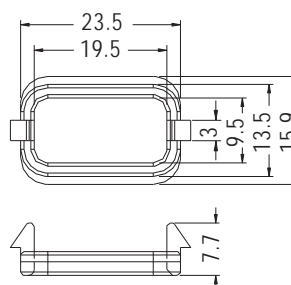

SQUARE SNAP BUSHING

- ◆ MATERIAL: NYLON 66 (UL)
- ◆ FLAME CLASS: 94V-2/94V-0
- ◆ COLOR: NATURAL/BLACK
- ◆ UNIT: mm

PART NO	PACKAGE
SQS-1	1000

SQUARE SNAP BUSHING

- ◆ MATERIAL: NYLON 66 (UL)
- ◆ FLAME CLASS: 94V-2/94V-0
- ◆ COLOR: NATURAL/BLACK
- ◆ UNIT: mm

PART NO	PACKAGE
SQS-2	500

SQUARE SNAP BUSHING

- ◆ MATERIAL: NYLON 66 (UL)
- ◆ FLAME CLASS: 94V-2/94V-0
- ◆ COLOR: NATURAL/BLACK
- ◆ UNIT: mm

PART NO	PACKAGE
SQS-3	1000

SQUARE SNAP BUSHING

- ◆ MATERIAL: NYLON 66 (UL)
- ◆ FLAME CLASS: 94V-2/94V-0
- ◆ COLOR: NATURAL/BLACK
- ◆ UNIT: mm

MOUNTING HOLE
 THICKNESS 2.0 MAX.

PART NO	PACKAGE
SQS-4	1000