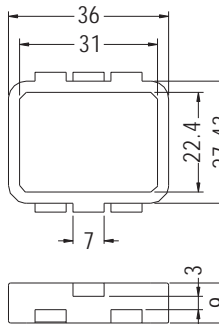

SQUARE SNAP BUSHING

- ◆ MATERIAL: NYLON 66 (UL)
- ◆ FLAME CLASS: 94V-2/94V-0
- ◆ COLOR: NATURAL/BLACK
- ◆ UNIT: mm

PART NO	PACKAGE
SQS-1	1000

SQUARE SNAP BUSHING

- ◆ MATERIAL: NYLON 66 (UL)
- ◆ FLAME CLASS: 94V-2/94V-0
- ◆ COLOR: NATURAL/BLACK
- ◆ UNIT: mm

PART NO	PACKAGE
SQS-2	500

SQUARE SNAP BUSHING

- ◆ MATERIAL: NYLON 66 (UL)
- ◆ FLAME CLASS: 94V-2/94V-0
- ◆ COLOR: NATURAL/BLACK
- ◆ UNIT: mm

PART NO	PACKAGE
SQS-3	1000

SQUARE SNAP BUSHING

- ◆ MATERIAL: NYLON 66 (UL)
- ◆ FLAME CLASS: 94V-2/94V-0
- ◆ COLOR: NATURAL/BLACK
- ◆ UNIT: mm

MOUNTING HOLE
 THICKNESS 2.0 MAX.

PART NO	PACKAGE
SQS-4	1000