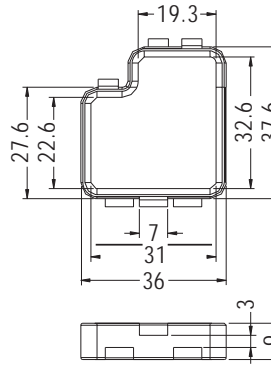

SQUARE SNAP BUSHING

- ◆ MATERIAL: NYLON 66 (UL)
- ◆ FLAME CLASS: 94V-2/94V-0
- ◆ COLOR: NATURAL/BLACK
- ◆ UNIT: mm

PART NO	PACKAGE
SQS-1	1000

SQUARE SNAP BUSHING

- ◆ MATERIAL: NYLON 66 (UL)
- ◆ FLAME CLASS: 94V-2/94V-0
- ◆ COLOR: NATURAL/BLACK
- ◆ UNIT: mm

PART NO	PACKAGE
SQS-2	500

SQUARE SNAP BUSHING

- ◆ MATERIAL: NYLON 66 (UL)
- ◆ FLAME CLASS: 94V-2/94V-0
- ◆ COLOR: NATURAL/BLACK
- ◆ UNIT: mm

PART NO	PACKAGE
SQS-3	1000

SQUARE SNAP BUSHING

- ◆ MATERIAL: NYLON 66 (UL)
- ◆ FLAME CLASS: 94V-2/94V-0
- ◆ COLOR: NATURAL/BLACK
- ◆ UNIT: mm

MOUNTING HOLE
 THICKNESS 2.0 MAX.

PART NO	PACKAGE
SQS-4	1000