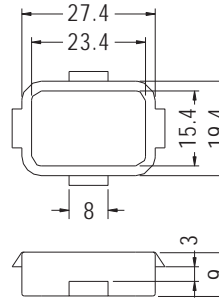

SQUARE SNAP BUSHING

- ◆ MATERIAL: NYLON 66 (UL)
- ◆ FLAME CLASS: 94V-2/94V-0
- ◆ COLOR: NATURAL/BLACK
- ◆ UNIT: mm

PART NO	PACKAGE
SQS-1	1000

SQUARE SNAP BUSHING

- ◆ MATERIAL: NYLON 66 (UL)
- ◆ FLAME CLASS: 94V-2/94V-0
- ◆ COLOR: NATURAL/BLACK
- ◆ UNIT: mm

PART NO	PACKAGE
SQS-2	500

SQUARE SNAP BUSHING

- ◆ MATERIAL: NYLON 66 (UL)
- ◆ FLAME CLASS: 94V-2/94V-0
- ◆ COLOR: NATURAL/BLACK
- ◆ UNIT: mm

PART NO	PACKAGE
SQS-3	1000

SQUARE SNAP BUSHING

- ◆ MATERIAL: NYLON 66 (UL)
- ◆ FLAME CLASS: 94V-2/94V-0
- ◆ COLOR: NATURAL/BLACK
- ◆ UNIT: mm

MOUNTING HOLE
 THICKNESS 2.0 MAX.

PART NO	PACKAGE
SQS-4	1000