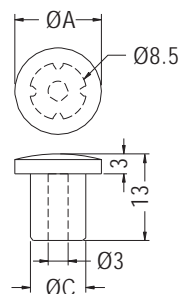

RUBBER PLUGS

NEW

- ◆ MATERIAL: SILICON RUBBER
- ◆ COLOR: BLACK
- ◆ UNIT: mm

PART NO	PACKAGE
DGBB-1I	1000

5

HOLE PLUGS

- ◆ MATERIAL: SILICON RUBBER
- ◆ COLOR: BLACK
- ◆ UNIT: mm

MOUNTING HOLE: ØB
 THICKNESS: F

PART NO	A	B	C	D	F	PACKAGE
TF-140I	8.6	7.0~7.3	11.0	1.8	1.0~1.5	1000

HOLE PLUGS

- ◆ MATERIAL: EPDM
- ◆ COLOR: BLACK
- ◆ UNIT: mm

MOUNTING HOLE: ØB

PART NO	A	B	C	PACKAGE
TF-461	13.0	8.3	8.32	1000