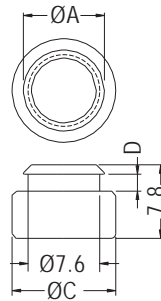

RUBBER PLUGS

NEW

- ◆ MATERIAL: SILICON RUBBER
- ◆ COLOR: BLACK
- ◆ UNIT: mm

PART NO	PACKAGE
DGBB-1I	1000

5

HOLE PLUGS

- ◆ MATERIAL: SILICON RUBBER
- ◆ COLOR: BLACK
- ◆ UNIT: mm

MOUNTING HOLE: ØB
 THICKNESS: F

PART NO	A	B	C	D	F	PACKAGE
TF-140I	8.6	7.0~7.3	11.0	1.8	1.0~1.5	1000

HOLE PLUGS

- ◆ MATERIAL: EPDM
- ◆ COLOR: BLACK
- ◆ UNIT: mm

MOUNTING HOLE: ØB

PART NO	A	B	C	PACKAGE
TF-461	13.0	8.3	8.32	1000