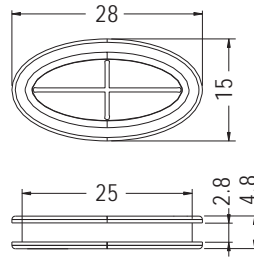

RUBBER PLUGS

NEW

- ◆ MATERIAL: SILICON RUBBER
- ◆ COLOR: BLACK
- ◆ UNIT: mm

PART NO	PACKAGE
DGBB-1I	1000

5

HOLE PLUGS

- ◆ MATERIAL: SILICON RUBBER
- ◆ COLOR: BLACK
- ◆ UNIT: mm

MOUNTING HOLE: ØB
 THICKNESS: F

PART NO	A	B	C	D	F	PACKAGE
TF-140I	8.6	7.0~7.3	11.0	1.8	1.0~1.5	1000

HOLE PLUGS

- ◆ MATERIAL: EPDM
- ◆ COLOR: BLACK
- ◆ UNIT: mm

MOUNTING HOLE: ØB

PART NO	A	B	C	PACKAGE
TF-461	13.0	8.3	8.32	1000