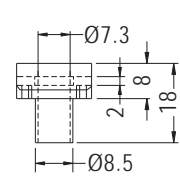

ANTI-VIBRATE GROMMET

- ◆ MATERIAL: NBR/RUBBER/
SILICON RUBBER
- ◆ COLOR: BLACK
- ◆ UNIT: mm

PART NO	PACKAGE
GM-25	1000

PART NO	PACKAGE
GM-26	1000

PART NO	PACKAGE
GM-27	1000

PART NO	PACKAGE
GM-28	1000

PART NO	PACKAGE
GM-31	1000

PART NO	PACKAGE
GM-32	1000

PART NO	PACKAGE
GM-33	1000

PART NO	PACKAGE
GM-34	1000

SNAP BUSHING

- ◆ MATERIAL: TPE
- ◆ COLOR: BLACK
- ◆ UNIT: mm

MOUNTING HOLE

PART NO	A	B	C	PACKAGE
LGT-2	6.0	4.0	2.3	1000
LGT-6G	7.0	4.8	3.0	