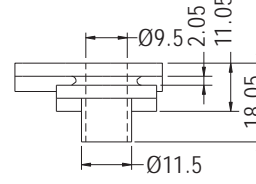

ANTI-VIBRATE GROMMET

- ◆ MATERIAL: NBR/RUBBER/
SILICON RUBBER
- ◆ COLOR: BLACK
- ◆ UNIT: mm

PART NO	PACKAGE
GM-25	1000

PART NO	PACKAGE
GM-26	1000

PART NO	PACKAGE
GM-27	1000

PART NO	PACKAGE
GM-28	1000

PART NO	PACKAGE
GM-31	1000

PART NO	PACKAGE
GM-32	1000

PART NO	PACKAGE
GM-33	1000

PART NO	PACKAGE
GM-34	1000

SNAP BUSHING

- ◆ MATERIAL: TPE
- ◆ COLOR: BLACK
- ◆ UNIT: mm

MOUNTING HOLE

PART NO	A	B	C	PACKAGE
LGT-2	6.0	4.0	2.3	1000
LGT-6G	7.0	4.8	3.0	