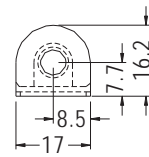

ANTI-VIBRATE GROMMET

- ◆ MATERIAL: NBR/RUBBER/
SILICON RUBBER
- ◆ COLOR: BLACK
- ◆ UNIT: mm

PART NO	PACKAGE
GM-25	1000

PART NO	PACKAGE
GM-26	1000

PART NO	PACKAGE
GM-27	1000

PART NO	PACKAGE
GM-28	1000

PART NO	PACKAGE
GM-31	1000

PART NO	PACKAGE
GM-32	1000

PART NO	PACKAGE
GM-33	1000

PART NO	PACKAGE
GM-34	1000

SNAP BUSHING

- ◆ MATERIAL: TPE
- ◆ COLOR: BLACK
- ◆ UNIT: mm

MOUNTING HOLE

PART NO	A	B	C	PACKAGE
LGT-2	6.0	4.0	2.3	1000
LGT-6G	7.0	4.8	3.0	