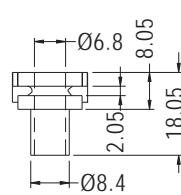

ANTI-VIBRATE GROMMET

- ◆ MATERIAL: NBR/RUBBER/
SILICON RUBBER
- ◆ COLOR: BLACK
- ◆ UNIT: mm

PART NO	PACKAGE
GM-25	1000

PART NO	PACKAGE
GM-26	1000

PART NO	PACKAGE
GM-27	1000

PART NO	PACKAGE
GM-28	1000

PART NO	PACKAGE
GM-31	1000

PART NO	PACKAGE
GM-32	1000

PART NO	PACKAGE
GM-33	1000

PART NO	PACKAGE
GM-34	1000

SNAP BUSHING

- ◆ MATERIAL: TPE
- ◆ COLOR: BLACK
- ◆ UNIT: mm

MOUNTING HOLE

PART NO	A	B	C	PACKAGE
LGT-2	6.0	4.0	2.3	1000
LGT-6G	7.0	4.8	3.0	