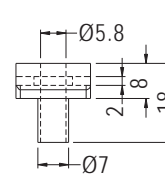

ANTI-VIBRATE GROMMET

- ◆ MATERIAL: NBR/RUBBER/
SILICON RUBBER
- ◆ COLOR: BLACK
- ◆ UNIT: mm

PART NO	PACKAGE
GM-25	1000

PART NO	PACKAGE
GM-26	1000

PART NO	PACKAGE
GM-27	1000

PART NO	PACKAGE
GM-28	1000

PART NO	PACKAGE
GM-31	1000

PART NO	PACKAGE
GM-32	1000

PART NO	PACKAGE
GM-33	1000

PART NO	PACKAGE
GM-34	1000

SNAP BUSHING

- ◆ MATERIAL: TPE
- ◆ COLOR: BLACK
- ◆ UNIT: mm

MOUNTING HOLE

PART NO	A	B	C	PACKAGE
LGT-2	6.0	4.0	2.3	1000
LGT-6G	7.0	4.8	3.0	