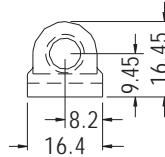

ANTI-VIBRATE GROMMET

- ◆ MATERIAL: NBR/RUBBER/
SILICON RUBBER
- ◆ COLOR: BLACK
- ◆ UNIT: mm

PART NO	PACKAGE
GM-25	1000

PART NO	PACKAGE
GM-26	1000

PART NO	PACKAGE
GM-27	1000

PART NO	PACKAGE
GM-28	1000

PART NO	PACKAGE
GM-31	1000

PART NO	PACKAGE
GM-32	1000

PART NO	PACKAGE
GM-33	1000

PART NO	PACKAGE
GM-34	1000

SNAP BUSHING

- ◆ MATERIAL: TPE
- ◆ COLOR: BLACK
- ◆ UNIT: mm

MOUNTING HOLE

PART NO	A	B	C	PACKAGE
LGT-2	6.0	4.0	2.3	1000
LGT-6G	7.0	4.8	3.0	