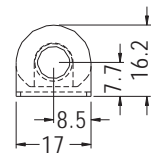

ANTI-VIBRATE GROMMET

- ◆ MATERIAL: NBR/RUBBER/
SILICON RUBBER
- ◆ COLOR: BLACK
- ◆ UNIT: mm

PART NO	PACKAGE
GM-25	1000

PART NO	PACKAGE
GM-26	1000

PART NO	PACKAGE
GM-27	1000

PART NO	PACKAGE
GM-28	1000

PART NO	PACKAGE
GM-31	1000

PART NO	PACKAGE
GM-32	1000

PART NO	PACKAGE
GM-33	1000

PART NO	PACKAGE
GM-34	1000

SNAP BUSHING

- ◆ MATERIAL: TPE
- ◆ COLOR: BLACK
- ◆ UNIT: mm

MOUNTING HOLE

PART NO	A	B	C	PACKAGE
LGT-2	6.0	4.0	2.3	1000
LGT-6G	7.0	4.8	3.0	