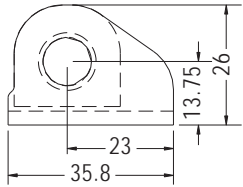

ANTI-VIBRATE GROMMET

- ◆ MATERIAL: NBR/RUBBER/
SILICON RUBBER
- ◆ COLOR: BLACK
- ◆ UNIT: mm

PART NO	PACKAGE
GM-25	1000

PART NO	PACKAGE
GM-26	1000

PART NO	PACKAGE
GM-27	1000

PART NO	PACKAGE
GM-28	1000

PART NO	PACKAGE
GM-31	1000

PART NO	PACKAGE
GM-32	1000

PART NO	PACKAGE
GM-33	1000

PART NO	PACKAGE
GM-34	1000

SNAP BUSHING

- ◆ MATERIAL: TPE
- ◆ COLOR: BLACK
- ◆ UNIT: mm

MOUNTING HOLE

PART NO	A	B	C	PACKAGE
LGT-2	6.0	4.0	2.3	1000
LGT-6G	7.0	4.8	3.0	