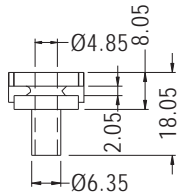

ANTI-VIBRATE GROMMET

- ◆ MATERIAL: NBR/RUBBER/
SILICON RUBBER
- ◆ COLOR: BLACK
- ◆ UNIT: mm

PART NO	PACKAGE
GM-25	1000

PART NO	PACKAGE
GM-26	1000

PART NO	PACKAGE
GM-27	1000

PART NO	PACKAGE
GM-28	1000

PART NO	PACKAGE
GM-31	1000

PART NO	PACKAGE
GM-32	1000

PART NO	PACKAGE
GM-33	1000

PART NO	PACKAGE
GM-34	1000

SNAP BUSHING

- ◆ MATERIAL: TPE
- ◆ COLOR: BLACK
- ◆ UNIT: mm

MOUNTING HOLE

PART NO	A	B	C	PACKAGE
LGT-2	6.0	4.0	2.3	1000
LGT-6G	7.0	4.8	3.0	