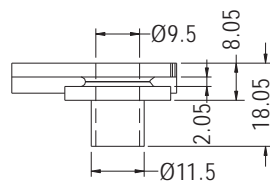

ANTI-VIBRATE GROMMET

- ◆ MATERIAL: NBR/RUBBER/
SILICON RUBBER
- ◆ COLOR: BLACK
- ◆ UNIT: mm

PART NO	PACKAGE
GM-25	1000

PART NO	PACKAGE
GM-26	1000

PART NO	PACKAGE
GM-27	1000

PART NO	PACKAGE
GM-28	1000

PART NO	PACKAGE
GM-31	1000

PART NO	PACKAGE
GM-32	1000

PART NO	PACKAGE
GM-33	1000

PART NO	PACKAGE
GM-34	1000

SNAP BUSHING

- ◆ MATERIAL: TPE
- ◆ COLOR: BLACK
- ◆ UNIT: mm

MOUNTING HOLE

PART NO	A	B	C	PACKAGE
LGT-2	6.0	4.0	2.3	1000
LGT-6G	7.0	4.8	3.0	