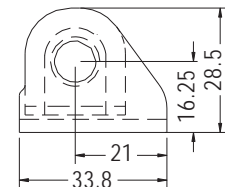

ANTI-VIBRATE GROMMET

- ◆ MATERIAL: NBR/RUBBER/
SILICON RUBBER
- ◆ COLOR: BLACK
- ◆ UNIT: mm

PART NO	PACKAGE
GM-25	1000

PART NO	PACKAGE
GM-26	1000

PART NO	PACKAGE
GM-27	1000

PART NO	PACKAGE
GM-28	1000

PART NO	PACKAGE
GM-31	1000

PART NO	PACKAGE
GM-32	1000

PART NO	PACKAGE
GM-33	1000

PART NO	PACKAGE
GM-34	1000

SNAP BUSHING

- ◆ MATERIAL: TPE
- ◆ COLOR: BLACK
- ◆ UNIT: mm

MOUNTING HOLE

PART NO	A	B	C	PACKAGE
LGT-2	6.0	4.0	2.3	1000
LGT-6G	7.0	4.8	3.0	