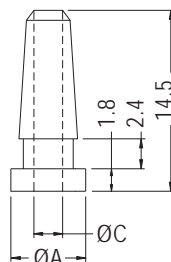

PART NO	PACKAGE
GM-32	1000

PART NO	PACKAGE
GM-33	1000

PART NO	PACKAGE
GM-34	1000

SNAP BUSHING

- ◆ MATERIAL: TPE
- ◆ COLOR: BLACK
- ◆ UNIT: mm

MOUNTING HOLE

PART NO	A	B	C	PACKAGE
LGT-2	6.0	4.0	2.3	1000
LGT-6G	7.0	4.8	3.0	