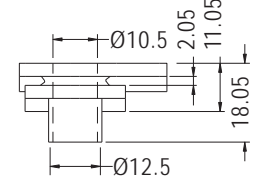

ANTI-VIBRATE GROMMET

- ◆ MATERIAL: NBR/RUBBER/
SILICON RUBBER
- ◆ COLOR: BLACK
- ◆ UNIT: mm

PART NO	PACKAGE
GM-25	1000

PART NO	PACKAGE
GM-26	1000

PART NO	PACKAGE
GM-27	1000

PART NO	PACKAGE
GM-28	1000

PART NO	PACKAGE
GM-31	1000

PART NO	PACKAGE
GM-32	1000

PART NO	PACKAGE
GM-33	1000

PART NO	PACKAGE
GM-34	1000

SNAP BUSHING

- ◆ MATERIAL: TPE
- ◆ COLOR: BLACK
- ◆ UNIT: mm

MOUNTING HOLE

PART NO	A	B	C	PACKAGE
LGT-2	6.0	4.0	2.3	1000
LGT-6G	7.0	4.8	3.0	