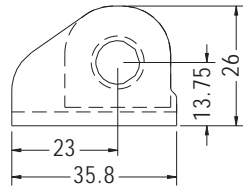

ANTI-VIBRATE GROMMET

- ◆ MATERIAL: NBR/RUBBER/
SILICON RUBBER
- ◆ COLOR: BLACK
- ◆ UNIT: mm

PART NO	PACKAGE
GM-25	1000

PART NO	PACKAGE
GM-26	1000

PART NO	PACKAGE
GM-27	1000

PART NO	PACKAGE
GM-28	1000

PART NO	PACKAGE
GM-31	1000

PART NO	PACKAGE
GM-32	1000

PART NO	PACKAGE
GM-33	1000

PART NO	PACKAGE
GM-34	1000

SNAP BUSHING

- ◆ MATERIAL: TPE
- ◆ COLOR: BLACK
- ◆ UNIT: mm

MOUNTING HOLE

PART NO	A	B	C	PACKAGE
LGT-2	6.0	4.0	2.3	1000
LGT-6G	7.0	4.8	3.0	