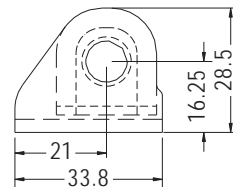

ANTI-VIBRATE GROMMET

- ◆ MATERIAL: NBR/RUBBER/
SILICON RUBBER
- ◆ COLOR: BLACK
- ◆ UNIT: mm

PART NO	PACKAGE
GM-25	1000

PART NO	PACKAGE
GM-26	1000

PART NO	PACKAGE
GM-27	1000

PART NO	PACKAGE
GM-28	1000

PART NO	PACKAGE
GM-31	1000

PART NO	PACKAGE
GM-32	1000

PART NO	PACKAGE
GM-33	1000

PART NO	PACKAGE
GM-34	1000

SNAP BUSHING

- ◆ MATERIAL: TPE
- ◆ COLOR: BLACK
- ◆ UNIT: mm

MOUNTING HOLE

PART NO	A	B	C	PACKAGE
LGT-2	6.0	4.0	2.3	1000
LGT-6G	7.0	4.8	3.0	