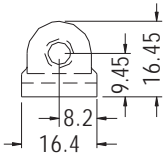

ANTI-VIBRATE GROMMET

- ◆ MATERIAL: NBR/RUBBER/
SILICON RUBBER
- ◆ COLOR: BLACK
- ◆ UNIT: mm

PART NO	PACKAGE
GM-25	1000

PART NO	PACKAGE
GM-26	1000

PART NO	PACKAGE
GM-27	1000

PART NO	PACKAGE
GM-28	1000

PART NO	PACKAGE
GM-31	1000

PART NO	PACKAGE
GM-32	1000

PART NO	PACKAGE
GM-33	1000

PART NO	PACKAGE
GM-34	1000

SNAP BUSHING

- ◆ MATERIAL: TPE
- ◆ COLOR: BLACK
- ◆ UNIT: mm

MOUNTING HOLE

PART NO	A	B	C	PACKAGE
LGT-2	6.0	4.0	2.3	1000
LGT-6G	7.0	4.8	3.0	