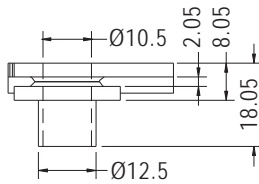

ANTI-VIBRATE GROMMET

- ◆ MATERIAL: NBR/RUBBER/
SILICON RUBBER
- ◆ COLOR: BLACK
- ◆ UNIT: mm

PART NO	PACKAGE
GM-25	1000

PART NO	PACKAGE
GM-26	1000

PART NO	PACKAGE
GM-27	1000

PART NO	PACKAGE
GM-28	1000

PART NO	PACKAGE
GM-31	1000

PART NO	PACKAGE
GM-32	1000

PART NO	PACKAGE
GM-33	1000

PART NO	PACKAGE
GM-34	1000

SNAP BUSHING

- ◆ MATERIAL: TPE
- ◆ COLOR: BLACK
- ◆ UNIT: mm

MOUNTING HOLE

PART NO	A	B	C	PACKAGE
LGT-2	6.0	4.0	2.3	1000
LGT-6G	7.0	4.8	3.0	