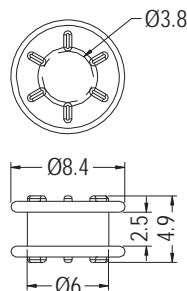

PART NO	PACKAGE
TGM-83	1000