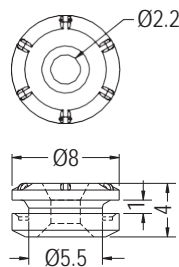

ANTI-VIBRATE GROMMET

- ◆ MATERIAL:TPE
- G: HARDNESS IS SHORE A45
- H: HARDNESS IS SHORE A55
- ◆ COLOR:BLACK/BLUE
- ◆ UNIT:mm

- ◆ TGM-10 TGM-10SW
- ◆ TGM-13 TGM-13SW

PART NO	A	B	C	D	E	PACKAGE
TGM-10	9.62	6.3	3.9	1.6	5.8	1000
TGM-13	10.5	7.8	4.75	1.5	6.75	
TGM-22	9.62	6.3	3.9	3.0	7.0	
TGM-23	11.0	7.8	4.75	1.0	8.0	
TGM-24	9.62	6.3	3.9	1.0	5.8	
TGM-28	9.62	6.3	3.9	1.2	5.8	2000
TGM-42	12.0	9.0	6.0	1.0	9.0	
TGM-52	9.62	6.35	3.9	0.8	5.8	1000
★TGM-129	9.0	6.0	4.0	1.3	3.7	

FOR TGM-46, TGM-86, TGM-97

PART NO	A	B	C	D	E	PACKAGE
TGM-20	8.0	6.0	4.2	1.5	4.6	1000
TGM-46	7.0	5.5	4.0	0.6	5.5	
TGM-86	9.6	7.0	4.0	1.2	5.2	
TGM-97	8.0	6.0	4.2	0.8	2.9	
TGM-116	10.0	7.0	5.0	2.0	5.0	
★TGM-131	8.8	6.6	3.6	0.8	3.8	

PART NO	PACKAGE
TGM-51	1000

PART NO	PACKAGE
TGM-64	1000

PART NO	PACKAGE
TGM-65	1000

- ◆ MATERIAL:SILICON RUBBER

PART NO	PACKAGE
TGM-68I	1000

MOUNTING HOLE Ø7.0~Ø7.5

PART NO	PACKAGE
TGM-71	1000

MOUNTING HOLE Ø6.0