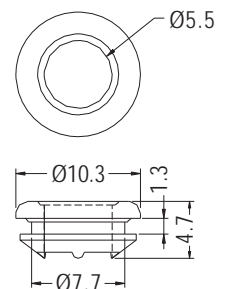

PART NO	PACKAGE
TGM-51	1000

PART NO	PACKAGE
TGM-64	1000

PART NO	PACKAGE
TGM-65	1000

- ◆ MATERIAL:SILICON RUBBER

PART NO	PACKAGE
TGM-68I	1000

MOUNTING HOLE Ø7.0~Ø7.5

PART NO	PACKAGE
TGM-71	1000

MOUNTING HOLE Ø6.0

PART NO	PACKAGE
TGM-76	1000

PART NO	PACKAGE
TGM-82	1000

PART NO	PACKAGE
TGM-83	1000

- ◆ COLOR:BLUE

PART NO	PACKAGE
TGM-88	1000

- ◆ FLAME CLASS:94V-0

PART NO	PACKAGE
TGM-123	1000