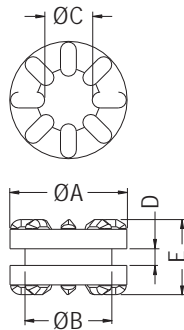

ANTI-VIBRATE GROMMET

- ◆ MATERIAL:TPE
- G: HARDNESS IS SHORE A45
- H: HARDNESS IS SHORE A55
- ◆ COLOR:BLACK/BLUE
- ◆ UNIT:mm

- ◆ TGM-10 TGM-10SW
- ◆ TGM-13 TGM-13SW

PART NO	A	B	C	D	E	PACKAGE
TGM-10	9.62	6.3	3.9	1.6	5.8	1000
TGM-13	10.5	7.8	4.75	1.5	6.75	
TGM-22	9.62	6.3	3.9	3.0	7.0	
TGM-23	11.0	7.8	4.75	1.0	8.0	
TGM-24	9.62	6.3	3.9	1.0	5.8	
TGM-28	9.62	6.3	3.9	1.2	5.8	2000
TGM-42	12.0	9.0	6.0	1.0	9.0	
TGM-52	9.62	6.35	3.9	0.8	5.8	1000
★TGM-129	9.0	6.0	4.0	1.3	3.7	

FOR TGM-46, TGM-86, TGM-97

PART NO	A	B	C	D	E	PACKAGE
TGM-20	8.0	6.0	4.2	1.5	4.6	1000
TGM-46	7.0	5.5	4.0	0.6	5.5	
TGM-86	9.6	7.0	4.0	1.2	5.2	
TGM-97	8.0	6.0	4.2	0.8	2.9	
TGM-116	10.0	7.0	5.0	2.0	5.0	
★TGM-131	8.8	6.6	3.6	0.8	3.8	

PART NO	PACKAGE
TGM-51	1000

PART NO	PACKAGE
TGM-64	1000

PART NO	PACKAGE
TGM-65	1000

- ◆ MATERIAL:SILICON RUBBER

PART NO	PACKAGE
TGM-68I	1000

MOUNTING HOLE Ø7.0~Ø7.5

PART NO	PACKAGE
TGM-71	1000

MOUNTING HOLE Ø6.0