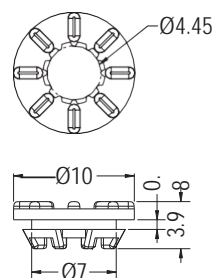

- COLOR:BLUE

PART NO	PACKAGE
TGM-88	1000