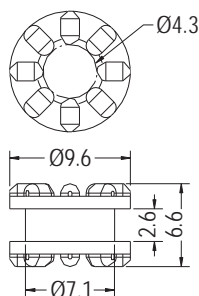

PART NO	PACKAGE
TGM-82	1000