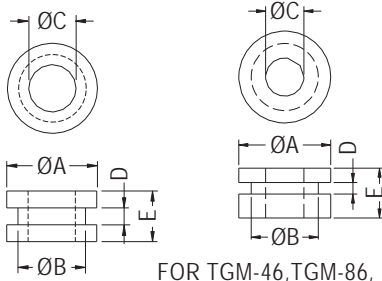

ANTI-VIBRATE GROMMET

- ◆ MATERIAL:TPE
- G: HARDNESS IS SHORE A45
- H: HARDNESS IS SHORE A55
- ◆ COLOR:BLACK/BLUE
- ◆ UNIT:mm

- ◆ TGM-10 TGM-10SW
- ◆ TGM-13 TGM-13SW

PART NO	A	B	C	D	E	PACKAGE
TGM-10	9.62	6.3	3.9	1.6	5.8	1000
TGM-13	10.5	7.8	4.75	1.5	6.75	
TGM-22	9.62	6.3	3.9	3.0	7.0	
TGM-23	11.0	7.8	4.75	1.0	8.0	
TGM-24	9.62	6.3	3.9	1.0	5.8	
TGM-28	9.62	6.3	3.9	1.2	5.8	2000
TGM-42	12.0	9.0	6.0	1.0	9.0	
TGM-52	9.62	6.35	3.9	0.8	5.8	1000
★TGM-129	9.0	6.0	4.0	1.3	3.7	

FOR TGM-46, TGM-86, TGM-97

PART NO	A	B	C	D	E	PACKAGE
TGM-20	8.0	6.0	4.2	1.5	4.6	1000
TGM-46	7.0	5.5	4.0	0.6	5.5	
TGM-86	9.6	7.0	4.0	1.2	5.2	
TGM-97	8.0	6.0	4.2	0.8	2.9	
TGM-116	10.0	7.0	5.0	2.0	5.0	
★TGM-131	8.8	6.6	3.6	0.8	3.8	

PART NO	PACKAGE
TGM-51	1000

PART NO	PACKAGE
TGM-64	1000

PART NO	PACKAGE
TGM-65	1000

- ◆ MATERIAL:SILICON RUBBER

PART NO	PACKAGE
TGM-68I	1000

MOUNTING HOLE Ø7.0~Ø7.5

PART NO	PACKAGE
TGM-71	1000

MOUNTING HOLE Ø6.0