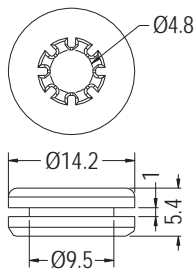

ANTI-VIBRATE GROMMET

- ◆ MATERIAL:TPE
- G: HARDNESS IS SHORE A45
- H: HARDNESS IS SHORE A55
- ◆ COLOR:BLACK/BLUE
- ◆ UNIT:mm

- ◆ TGM-10 TGM-10SW
- ◆ TGM-13 TGM-13SW

PART NO	A	B	C	D	E	PACKAGE
TGM-10	9.62	6.3	3.9	1.6	5.8	1000
TGM-13	10.5	7.8	4.75	1.5	6.75	
TGM-22	9.62	6.3	3.9	3.0	7.0	
TGM-23	11.0	7.8	4.75	1.0	8.0	
TGM-24	9.62	6.3	3.9	1.0	5.8	
TGM-28	9.62	6.3	3.9	1.2	5.8	2000
TGM-42	12.0	9.0	6.0	1.0	9.0	
TGM-52	9.62	6.35	3.9	0.8	5.8	1000
★TGM-129	9.0	6.0	4.0	1.3	3.7	

FOR TGM-46, TGM-86, TGM-97

PART NO	A	B	C	D	E	PACKAGE
TGM-20	8.0	6.0	4.2	1.5	4.6	1000
TGM-46	7.0	5.5	4.0	0.6	5.5	
TGM-86	9.6	7.0	4.0	1.2	5.2	
TGM-97	8.0	6.0	4.2	0.8	2.9	
TGM-116	10.0	7.0	5.0	2.0	5.0	
★TGM-131	8.8	6.6	3.6	0.8	3.8	

PART NO	PACKAGE
TGM-51	1000

PART NO	PACKAGE
TGM-64	1000

PART NO	PACKAGE
TGM-65	1000

- ◆ MATERIAL:SILICON RUBBER

PART NO	PACKAGE
TGM-68I	1000

MOUNTING HOLE Ø7.0~Ø7.5

PART NO	PACKAGE
TGM-71	1000

MOUNTING HOLE Ø6.0