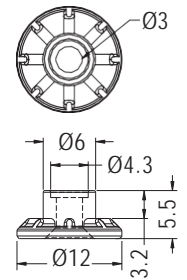

FOR TGM-46, TGM-86, TGM-97

PART NO	A	B	C	D	E	PACKAGE
TGM-20	8.0	6.0	4.2	1.5	4.6	1000
TGM-46	7.0	5.5	4.0	0.6	5.5	
TGM-86	9.6	7.0	4.0	1.2	5.2	
TGM-97	8.0	6.0	4.2	0.8	2.9	
TGM-116	10.0	7.0	5.0	2.0	5.0	
★TGM-131	8.8	6.6	3.6	0.8	3.8	

PART NO	PACKAGE
TGM-51	1000

PART NO	PACKAGE
TGM-64	1000

PART NO	PACKAGE
TGM-65	1000

- ◆ MATERIAL:SILICON RUBBER

PART NO	PACKAGE
TGM-68I	1000

MOUNTING HOLE Ø7.0~Ø7.5

PART NO	PACKAGE
TGM-71	1000

MOUNTING HOLE Ø6.0