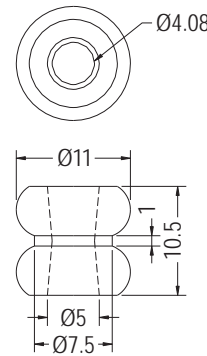

ANTI-VIBRATE GROMMET

- ◆ MATERIAL:TPE
- G: HARDNESS IS SHORE A45
- H: HARDNESS IS SHORE A55
- ◆ COLOR:BLACK/BLUE
- ◆ UNIT:mm

- ◆ TGM-10 TGM-10SW
- ◆ TGM-13 TGM-13SW

PART NO	A	B	C	D	E	PACKAGE
TGM-10	9.62	6.3	3.9	1.6	5.8	1000
TGM-13	10.5	7.8	4.75	1.5	6.75	
TGM-22	9.62	6.3	3.9	3.0	7.0	
TGM-23	11.0	7.8	4.75	1.0	8.0	
TGM-24	9.62	6.3	3.9	1.0	5.8	
TGM-28	9.62	6.3	3.9	1.2	5.8	2000
TGM-42	12.0	9.0	6.0	1.0	9.0	
TGM-52	9.62	6.35	3.9	0.8	5.8	1000
★TGM-129	9.0	6.0	4.0	1.3	3.7	

FOR TGM-46, TGM-86, TGM-97

PART NO	A	B	C	D	E	PACKAGE
TGM-20	8.0	6.0	4.2	1.5	4.6	1000
TGM-46	7.0	5.5	4.0	0.6	5.5	
TGM-86	9.6	7.0	4.0	1.2	5.2	
TGM-97	8.0	6.0	4.2	0.8	2.9	
TGM-116	10.0	7.0	5.0	2.0	5.0	
★TGM-131	8.8	6.6	3.6	0.8	3.8	

PART NO	PACKAGE
TGM-51	1000

PART NO	PACKAGE
TGM-64	1000

PART NO	PACKAGE
TGM-65	1000

- ◆ MATERIAL:SILICON RUBBER

PART NO	PACKAGE
TGM-68I	1000

MOUNTING HOLE Ø7.0~Ø7.5

PART NO	PACKAGE
TGM-71	1000

MOUNTING HOLE Ø6.0