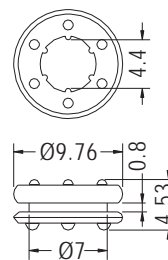

FOR TGM-46, TGM-86, TGM-97

PART NO	A	B	C	D	E	PACKAGE
TGM-20	8.0	6.0	4.2	1.5	4.6	1000
TGM-46	7.0	5.5	4.0	0.6	5.5	
TGM-86	9.6	7.0	4.0	1.2	5.2	
TGM-97	8.0	6.0	4.2	0.8	2.9	
TGM-116	10.0	7.0	5.0	2.0	5.0	
★TGM-131	8.8	6.6	3.6	0.8	3.8	

PART NO	PACKAGE
TGM-51	1000

PART NO	PACKAGE
TGM-64	1000

PART NO	PACKAGE
TGM-65	1000

- ◆ MATERIAL:SILICON RUBBER

PART NO	PACKAGE
TGM-68I	1000

MOUNTING HOLE Ø7.0~Ø7.5

PART NO	PACKAGE
TGM-71	1000

MOUNTING HOLE Ø6.0