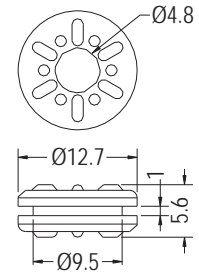

ANTI-VIBRATE GROMMET

- ◆ MATERIAL:TPE
- G: HARDNESS IS SHORE A45
- H: HARDNESS IS SHORE A55
- ◆ COLOR:BLACK/BLUE
- ◆ UNIT:mm

- ◆ TGM-10 TGM-10SW
- ◆ TGM-13 TGM-13SW

PART NO	A	B	C	D	E	PACKAGE
TGM-10	9.62	6.3	3.9	1.6	5.8	1000
TGM-13	10.5	7.8	4.75	1.5	6.75	
TGM-22	9.62	6.3	3.9	3.0	7.0	
TGM-23	11.0	7.8	4.75	1.0	8.0	
TGM-24	9.62	6.3	3.9	1.0	5.8	
TGM-28	9.62	6.3	3.9	1.2	5.8	2000
TGM-42	12.0	9.0	6.0	1.0	9.0	
TGM-52	9.62	6.35	3.9	0.8	5.8	1000
★TGM-129	9.0	6.0	4.0	1.3	3.7	

FOR TGM-46, TGM-86, TGM-97

PART NO	A	B	C	D	E	PACKAGE
TGM-20	8.0	6.0	4.2	1.5	4.6	1000
TGM-46	7.0	5.5	4.0	0.6	5.5	
TGM-86	9.6	7.0	4.0	1.2	5.2	
TGM-97	8.0	6.0	4.2	0.8	2.9	
TGM-116	10.0	7.0	5.0	2.0	5.0	
★TGM-131	8.8	6.6	3.6	0.8	3.8	

PART NO	PACKAGE
TGM-51	1000

PART NO	PACKAGE
TGM-64	1000

PART NO	PACKAGE
TGM-65	1000

- ◆ MATERIAL:SILICON RUBBER

PART NO	PACKAGE
TGM-68I	1000

MOUNTING HOLE Ø7.0~Ø7.5

PART NO	PACKAGE
TGM-71	1000

MOUNTING HOLE Ø6.0