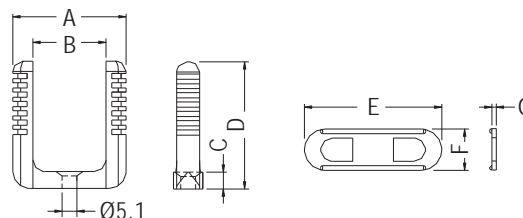

# CABLE TIE MOUNT

- ◆ MATERIAL: NYLON 66 (UL)
- ◆ FLAME CLASS: 94V-2/94V-0
- ◆ COLOR: BLACK
- ◆ UNIT: mm

PARTNO	PACKAGE
SWPC-1	500

# CABLE TIE MOUNT

- ◆ MATERIAL: NYLON 66 (UL)
- ◆ FLAME CLASS: 94V-2/94V-0
- ◆ COLOR: BLACK
- ◆ UNIT: mm

PARTNO	PACKAGE
SWPC-2	1000

RECOMMEND SUITABLE FOR THICKNESS 1.5~2.0

# WIRE MOUNT

- ◆ MATERIAL: NYLON 66 (UL)
- ◆ FLAME CLASS: 94V-2/94V-0
- ◆ COLOR: NATURAL/BLACK
- ◆ UNIT: mm

PARTNO	A	B	C	D	E	F	G	PACKAGE
DC-1	38.9	25.1	5.8	43.7	47.2	14.2	1.5	100
DC-1.5	55.2	37.0	7.9	56.6	62.7	17.8	1.2	