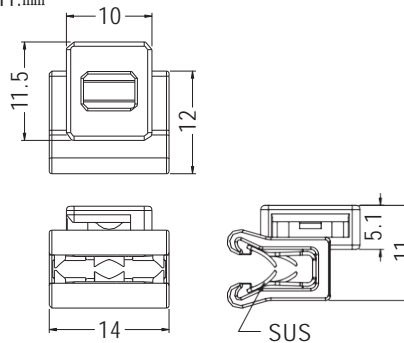

# HDMI MOUNT

- ◆ MATERIAL: NYLON 66 (UL)
- ◆ FLAME CLASS: 94V-2/94V-0
- ◆ COLOR: BLACK
- ◆ UNIT: mm

PARTNO	PACKAGE
SWCM-1	1000

# CABLE TIE MOUNT

- ◆ MATERIAL: NYLON 66 (UL)
- ◆ FLAME CLASS: 94V-2/94V-0
- ◆ COLOR: BLACK
- ◆ UNIT: mm

PARTNO	PACKAGE
SWPC-1	500

# CABLE TIE MOUNT

- ◆ MATERIAL: NYLON 66 (UL)
- ◆ FLAME CLASS: 94V-2/94V-0
- ◆ COLOR: BLACK
- ◆ UNIT: mm

PARTNO	PACKAGE
SWPC-2	1000

RECOMMEND SUITABLE FOR THICKNESS 1.5~2.0

# WIRE MOUNT

- ◆ MATERIAL: NYLON 66 (UL)
- ◆ FLAME CLASS: 94V-2/94V-0
- ◆ COLOR: NATURAL/BLACK
- ◆ UNIT: mm

PARTNO	A	B	C	D	E	F	G	PACKAGE
DC-1	38.9	25.1	5.8	43.7	47.2	14.2	1.5	100
DC-1.5	55.2	37.0	7.9	56.6	62.7	17.8	1.2	