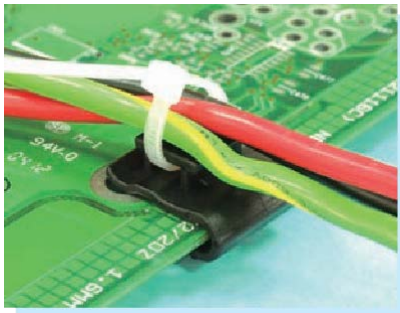

# HDMI MOUNT

- ◆ MATERIAL: NYLON 66 (UL)
- ◆ FLAME CLASS: 94V-2/94V-0
- ◆ COLOR: BLACK
- ◆ UNIT: mm

PARTNO	PACKAGE
SWCM-1	1000

# CABLE TIE MOUNT

- ◆ MATERIAL: NYLON 66 (UL)
- ◆ FLAME CLASS: 94V-2/94V-0
- ◆ COLOR: BLACK
- ◆ UNIT: mm

PARTNO	PACKAGE
SWPC-1	500

# CABLE TIE MOUNT

- ◆ MATERIAL: NYLON 66 (UL)
- ◆ FLAME CLASS: 94V-2/94V-0
- ◆ COLOR: BLACK
- ◆ UNIT: mm

PARTNO	PACKAGE
SWPC-2	1000

RECOMMEND SUITABLE FOR THICKNESS 1.5~2.0

# WIRE MOUNT

- ◆ MATERIAL: NYLON 66 (UL)
- ◆ FLAME CLASS: 94V-2/94V-0
- ◆ COLOR: NATURAL/BLACK
- ◆ UNIT: mm

PARTNO	A	B	C	D	E	F	G	PACKAGE
DC-1	38.9	25.1	5.8	43.7	47.2	14.2	1.5	100
DC-1.5	55.2	37.0	7.9	56.6	62.7	17.8	1.2	