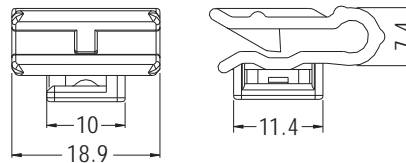

# HDMI MOUNT

- ◆ MATERIAL: NYLON 66 (UL)
- ◆ FLAME CLASS: 94V-2/94V-0
- ◆ COLOR: BLACK
- ◆ UNIT: mm

PARTNO	PACKAGE
SWCM-1	1000

# CABLE TIE MOUNT

- ◆ MATERIAL: NYLON 66 (UL)
- ◆ FLAME CLASS: 94V-2/94V-0
- ◆ COLOR: BLACK
- ◆ UNIT: mm

PARTNO	PACKAGE
SWPC-1	500

# CABLE TIE MOUNT

- ◆ MATERIAL: NYLON 66 (UL)
- ◆ FLAME CLASS: 94V-2/94V-0
- ◆ COLOR: BLACK
- ◆ UNIT: mm

PARTNO	PACKAGE
SWPC-2	1000

RECOMMEND SUITABLE FOR THICKNESS 1.5~2.0

# WIRE MOUNT

- ◆ MATERIAL: NYLON 66 (UL)
- ◆ FLAME CLASS: 94V-2/94V-0
- ◆ COLOR: NATURAL/BLACK
- ◆ UNIT: mm

PARTNO	A	B	C	D	E	F	G	PACKAGE
DC-1	38.9	25.1	5.8	43.7	47.2	14.2	1.5	100
DC-1.5	55.2	37.0	7.9	56.6	62.7	17.8	1.2	