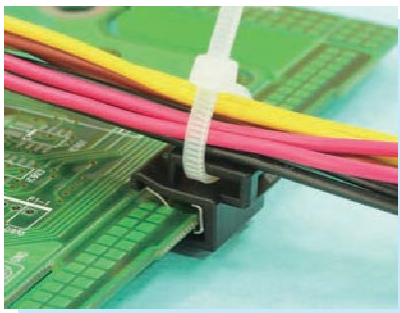

# HDMI MOUNT

- ◆ MATERIAL: NYLON 66 (UL)
- ◆ FLAME CLASS: 94V-2/94V-0
- ◆ COLOR: BLACK
- ◆ UNIT: mm

PARTNO	PACKAGE
SWCM-1	1000

# CABLE TIE MOUNT

- ◆ MATERIAL: NYLON 66 (UL)
- ◆ FLAME CLASS: 94V-2/94V-0
- ◆ COLOR: BLACK
- ◆ UNIT: mm

PARTNO	PACKAGE
SWPC-1	500

# CABLE TIE MOUNT

- ◆ MATERIAL: NYLON 66 (UL)
- ◆ FLAME CLASS: 94V-2/94V-0
- ◆ COLOR: BLACK
- ◆ UNIT: mm

PARTNO	PACKAGE
SWPC-2	1000

RECOMMEND SUITABLE FOR THICKNESS 1.5~2.0