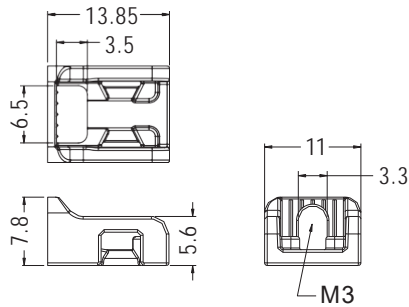

# HDMI MOUNT

- ◆ MATERIAL: NYLON 66 (UL)
- ◆ FLAME CLASS: 94V-2/94V-0
- ◆ COLOR: BLACK
- ◆ UNIT: mm

PARTNO	PACKAGE
SWCM-1	1000

# CABLE TIE MOUNT

- ◆ MATERIAL: NYLON 66 (UL)
- ◆ FLAME CLASS: 94V-2/94V-0
- ◆ COLOR: BLACK
- ◆ UNIT: mm

PARTNO	PACKAGE
SWPC-1	500

# CABLE TIE MOUNT

- ◆ MATERIAL: NYLON 66 (UL)
- ◆ FLAME CLASS: 94V-2/94V-0
- ◆ COLOR: BLACK
- ◆ UNIT: mm

PARTNO	PACKAGE
SWPC-2	1000

RECOMMEND SUITABLE FOR THICKNESS 1.5~2.0

# WIRE MOUNT

- ◆ MATERIAL: NYLON 66 (UL)
- ◆ FLAME CLASS: 94V-2/94V-0
- ◆ COLOR: NATURAL/BLACK
- ◆ UNIT: mm

PARTNO	A	B	C	D	E	F	G	PACKAGE
DC-1	38.9	25.1	5.8	43.7	47.2	14.2	1.5	100
DC-1.5	55.2	37.0	7.9	56.6	62.7	17.8	1.2	