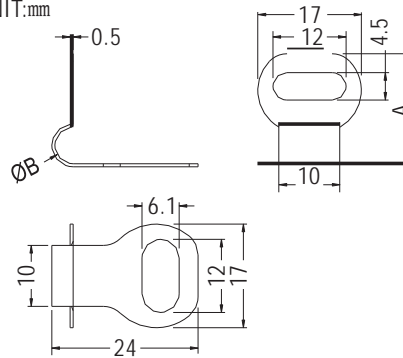

GROUNDING CABLE CLAMP

- ◆ MATERIAL:SPTE
- ◆ UNIT:mm

PARTNO	A	B	PACKAGE
KMCC-1	18.55	6.0	500
KMCC-2	19.6	8.0	

GROUNDING CABLE CLAMP

- ◆ MATERIAL:STAINLESS
- ◆ UNIT:mm

PARTNO	A	B	C	PACKAGE
KTCC-3	17.20	17.60	3.0	1000
KTCC-4			4.0	
KTCC-5	17.90	18.70	4.8	
KTCC-6	18.70	19.80	6.4	
KTCC-9	18.65	20.62	9.0	

- ◆ MATERIAL:ALUMINIUM
- ◆ UNIT:mm

PARTNO	PACKAGE
★ KTCC-12	1000

GROUNDING CABLE CLAMP

- ◆ MATERIAL:STEEL
- ◆ FINISH:ZINC PLATED
- ◆ UNIT:mm

PARTNO	PACKAGE
KTCC-16	1000