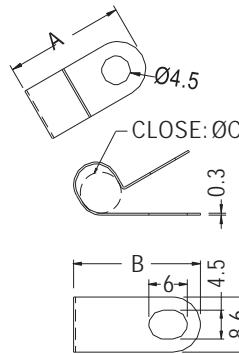

GROUNDING CABLE CLAMP

- ◆ MATERIAL:SPTE
- ◆ UNIT:mm

PARTNO	A	B	PACKAGE
KMCC-1	18.55	6.0	500
KMCC-2	19.6	8.0	

GROUNDING CABLE CLAMP

- ◆ MATERIAL:STAINLESS
- ◆ UNIT:mm

PARTNO	A	B	C	PACKAGE
KTCC-3	17.20	17.60	3.0	1000
KTCC-4			4.0	
KTCC-5	17.90	18.70	4.8	
KTCC-6	18.70	19.80	6.4	
KTCC-9	18.65	20.62	9.0	

- ◆ MATERIAL:ALUMINIUM
- ◆ UNIT:mm

PARTNO	PACKAGE
★ KTCC-12	1000

GROUNDING CABLE CLAMP

- ◆ MATERIAL:STEEL
- ◆ FINISH:ZINC PLATED
- ◆ UNIT:mm

PARTNO	PACKAGE
KTCC-16	1000