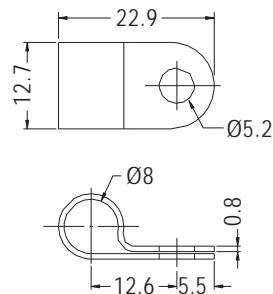

GROUNDING CABLE CLAMP

- ◆ MATERIAL:SPTE
- ◆ UNIT:mm

PARTNO	A	B	PACKAGE
KMCC-1	18.55	6.0	500
KMCC-2	19.6	8.0	

GROUNDING CABLE CLAMP

- ◆ MATERIAL:STAINLESS
- ◆ UNIT:mm

PARTNO	A	B	C	PACKAGE
KTCC-3	17.20	17.60	3.0	1000
KTCC-4			4.0	
KTCC-5	17.90	18.70	4.8	
KTCC-6	18.70	19.80	6.4	
KTCC-9	18.65	20.62	9.0	

- ◆ MATERIAL:ALUMINIUM
- ◆ UNIT:mm

PARTNO	PACKAGE
★ KTCC-12	1000

GROUNDING CABLE CLAMP

- ◆ MATERIAL:STEEL
- ◆ FINISH:ZINC PLATED
- ◆ UNIT:mm

PARTNO	PACKAGE
KTCC-16	1000