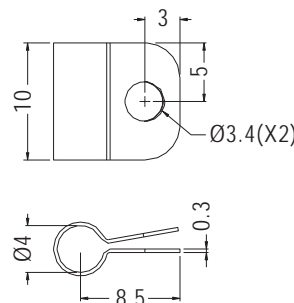

GROUNDING CABLE CLAMP

- ◆ MATERIAL:SPTE
- ◆ UNIT:mm

PARTNO	A	B	PACKAGE
KMCC-1	18.55	6.0	500
KMCC-2	19.6	8.0	

GROUNDING CABLE CLAMP

- ◆ MATERIAL:STAINLESS
- ◆ UNIT:mm

PARTNO	A	B	C	PACKAGE
KTCC-3	17.20	17.60	3.0	1000
KTCC-4			4.0	
KTCC-5	17.90	18.70	4.8	
KTCC-6	18.70	19.80	6.4	
KTCC-9	18.65	20.62	9.0	

- ◆ MATERIAL:ALUMINIUM
- ◆ UNIT:mm

PARTNO	PACKAGE
★ KTCC-12	1000

GROUNDING CABLE CLAMP

- ◆ MATERIAL:STEEL
- ◆ FINISH:ZINC PLATED
- ◆ UNIT:mm

PARTNO	PACKAGE
KTCC-16	1000