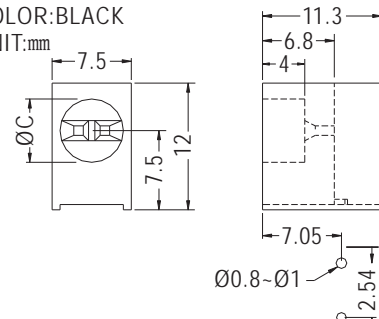

MOUNTING HOLES

PART NO	C	PACKAGE
LED-504	6.0	1000