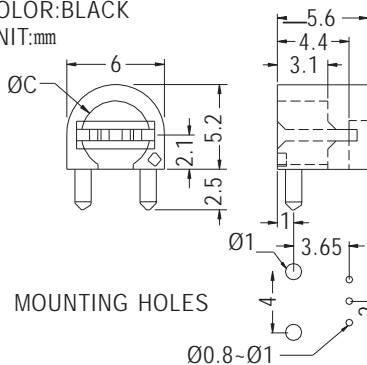

PARTNO	C	PACKAGE
LEK-312	4.2	1000