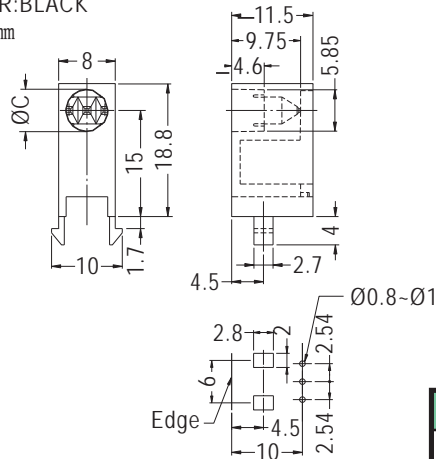

90° LED HOLDER

- MATERIAL: NYLON 66 (UL)
- FLAME CLASS: 94V-2/94V-0
- COLOR: BLACK
- UNIT: mm

MOUNTING HOLES

PART NO	C	PACKAGE
LEK-517	6.0	1000