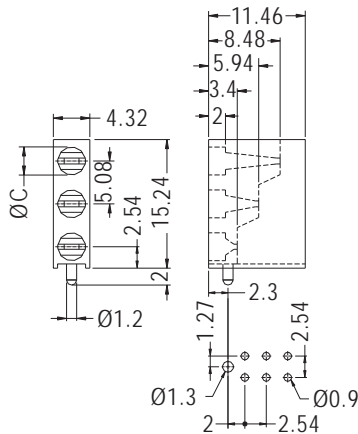

90° LEDHOLDER

- MATERIAL: NYLON 66 (UL)
- FLAME CLASS: 94V-2/94V-0
- COLOR: BLACK
- UNIT: mm

MOUNTING HOLES

PART NO	C	PACKAGE
LEK-331	3.3	1000