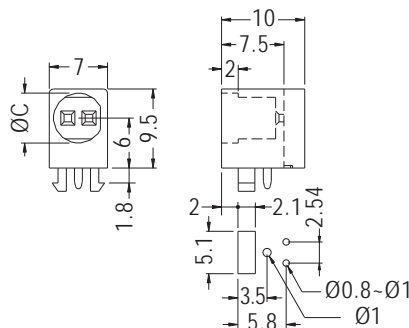

- ◆ MATERIAL: NYLON 66 (UL)
- ◆ FLAME CLASS: 94V-2/94V-0
- ◆ COLOR: BLACK
- ◆ UNIT: mm

MOUNTING HOLES

PART NO	C	PACKAGE
LEK-517	6.0	1000

90° LED HOLDER

- ◆ MATERIAL: NYLON 66 (UL)
- ◆ FLAME CLASS: 94V-2/94V-0
- ◆ COLOR: BLACK
- ◆ UNIT: mm