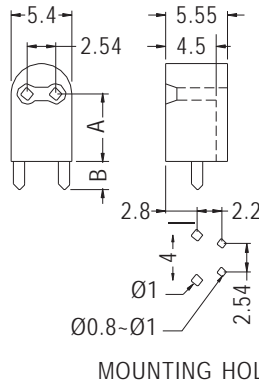

90° LED HOLDER

- MATERIAL: NYLON 66 (UL)
- FLAME CLASS: 94V-2/94V-0
- COLOR: NATURAL/BLACK
- UNIT: mm

PARTNO	A	B	PACKAGE
LEKH-3	3.0	2.9	1000
LEKH-6	6.0	2.5	
LEKH-7	7.0	2.5	
LEKH-9	9.0	2.9	
LEKH-10	10.0	2.9