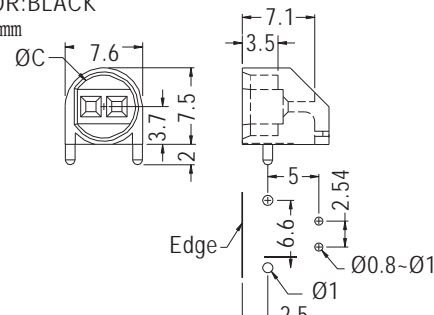

MOUNTING HOLES

PARTNO	C	PACKAGE
LEK-535	6.0	1000

90° LEDHOLDER

NEW

- ◆ MATERIAL: NYLON 66 (UL)
- ◆ FLAME CLASS: 94V-2/94V-0
- ◆ COLOR: BLACK
- ◆ UNIT: mm

MOUNTING HOLES

PARTNO	C	PACKAGE
LEK-547	6.2	1000

90° LEDHOLDER