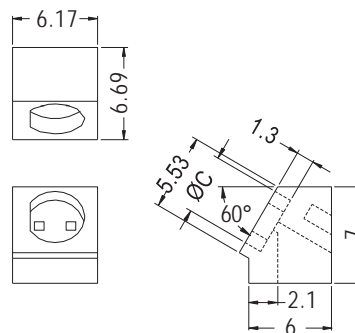

PART NO	C	PACKAGE
LEDA-4	4.3	1000