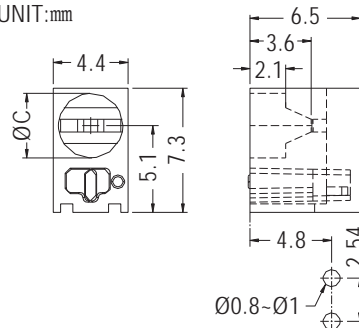

PART NO	C	PACKAGE
LED-528	5.3	1000

90° LED HOLDER

- ◆ MATERIAL: NYLON 66 (UL)
- ◆ FLAME CLASS: 94V-2/94V-0
- ◆ COLOR: NATURAL/BLACK
- ◆ UNIT: mm

PART NO	PACKAGE
LEAH-4.5	2000

90° LED HOLDER

- ◆ MATERIAL: NYLON 66 (UL)
- ◆ FLAME CLASS: 94V-2/94V-0
- ◆ COLOR: BLACK
- ◆ UNIT: mm