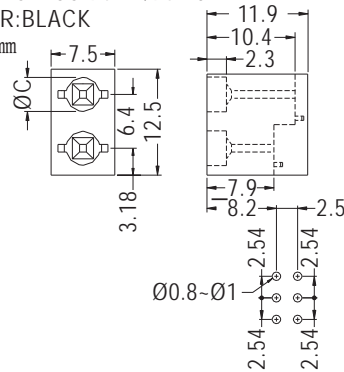

MOUNTING HOLES

PART NO	C	PACKAGE
LED-310	4.1	1000

90° LED HOLDER

- ◆ MATERIAL: NYLON 66 (UL)
- ◆ FLAME CLASS: 94V-2/94V-0
- ◆ COLOR: BLACK
- ◆ UNIT: mm

MOUNTING HOLES

PART NO	C	PACKAGE
LED-342	4.0	1000

90° LED HOLDER