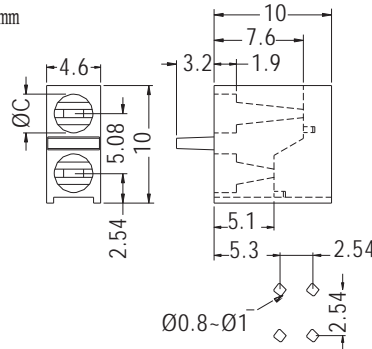

MOUNTING HOLES

PART NO	C	PACKAGE
LED-305	3.3	1000