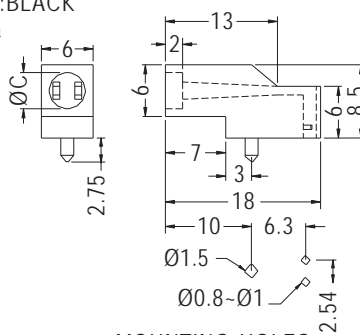

PART NO	C	PACKAGE
LEK-311	4.2	1000

MOUNTING HOLES