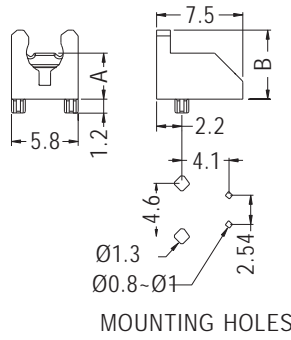

90° LED HOLDER

- MATERIAL: NYLON 66 (UL)/ABS (UL)
- FLAME CLASS: 94HB/94V-2/94V-0
- COLOR: BLACK
- UNIT: mm

PART NO	A	B	PACKAGE
LEJ-4	4.0	6.0	1000
LEJ-5	5.0	7.0	
LEJ-6	6.0	8.0	
LEJ-7	7.0	9.0	
LEJ-8	8.0	10.0	
LEJ-9	9.0	11.0	
LEJ-13	13.0	15.0	

- MATERIAL: NYLON 66 (UL)
- FLAME CLASS: 94V-2/94V-0

PART NO	PACKAGE
LEJ-4S	1000

PART NO	PACKAGE
LEJN-4	1000

90° LED HOLDER

- MATERIAL: PC+ABS (UL)
- FLAME CLASS: 94V-2/94V-0
- COLOR: BLACK
- UNIT: mm

PART NO	PACKAGE
LEJT-4	1000

90° LED HOLDER

- MATERIAL: NYLON 66 (UL)
- FLAME CLASS: 94V-2/94V-0
- COLOR: BLACK
- UNIT: mm

PART NO	PACKAGE
LEJ3-5	1000

90° LED HOLDER

- MATERIAL: ABS (UL)
- FLAME CLASS: 94HB
- COLOR: NATURAL
- UNIT: mm

PART NO	PACKAGE
LEJA-5	2000