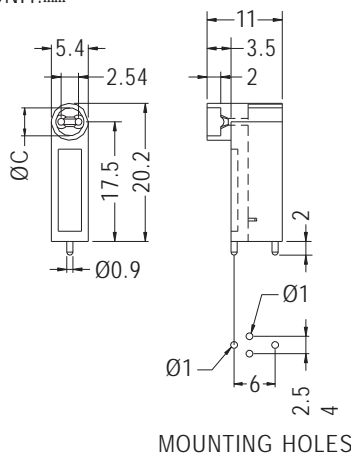

90° LED HOLDER

- MATERIAL: NYLON 66 (UL)
- FLAME CLASS: 94V-2/94V-0
- COLOR: NATURAL/BLACK
- UNIT: mm

PARTNO	C	PACKAGE
LEAK-17.5	4.1	1000