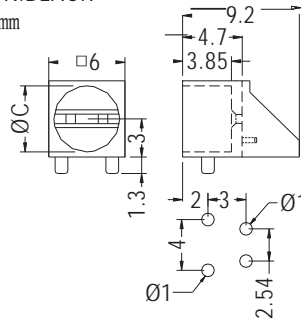

MOUNTING HOLES

PARTNO	C	PACKAGE
LEK-516	5.2	2000