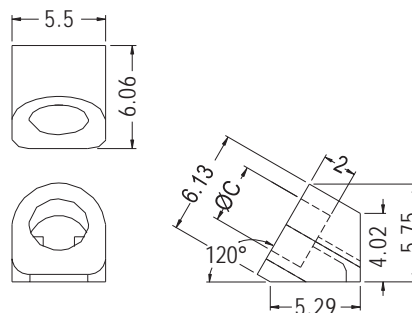

PART NO	C	PACKAGE
LEDA-5	3.5	1000