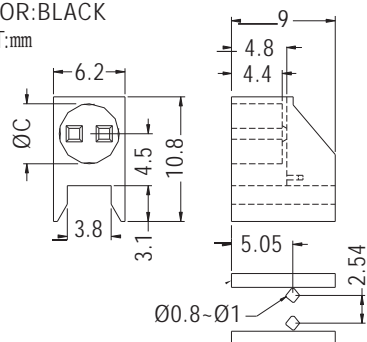

MOUNTING HOLES

90° LED HOLDER

- ◆ MATERIAL: NYLON 66 (UL)
- ◆ FLAME CLASS: 94V-2/94V-0
- ◆ COLOR: NATURAL/BLACK
- ◆ UNIT: mm

PART NO	C	PACKAGE
LEK54-17	5.0	1000

MOUNTING HOLES

90° LED HOLDER

- ◆ MATERIAL: NYLON 66 (UL)
- ◆ FLAME CLASS: 94V-2/94V-0
- ◆ COLOR: BLACK
- ◆ UNIT: mm