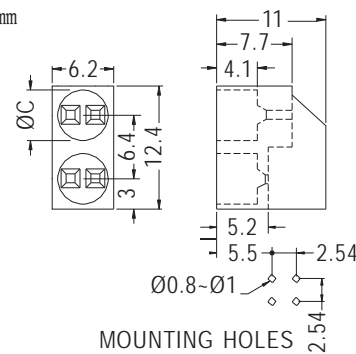

MOUNTING HOLES

PART NO	C	PACKAGE
LED-525	5.1	1000