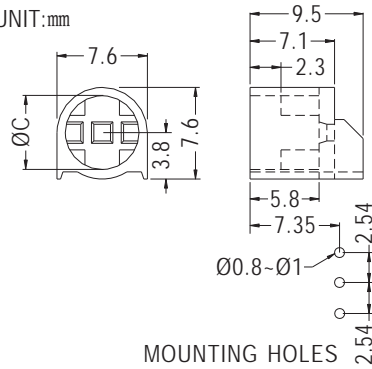

PART NO	C	PACKAGE
LED-501	6.1	1000

90° LEDHOLDER