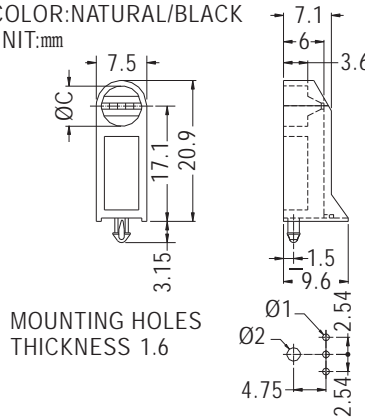

PARTNO	C	PACKAGE
LEK-546	6.0	1000