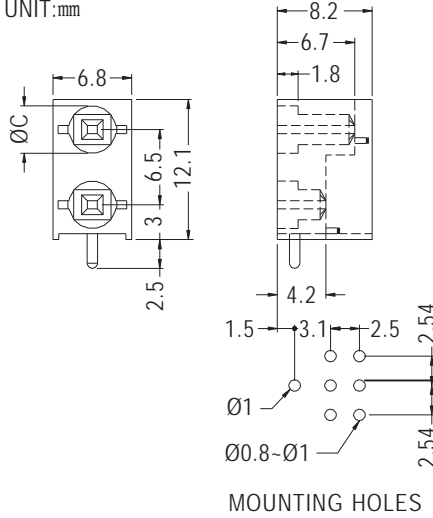

90° LED HOLDER

- MATERIAL:NYLON 66 (UL)
- FLAME CLASS:94V-2/94V-0
- COLOR:BLACK
- UNIT:mm

PART NO	C	PACKAGE
LEK-327	4.1	1000