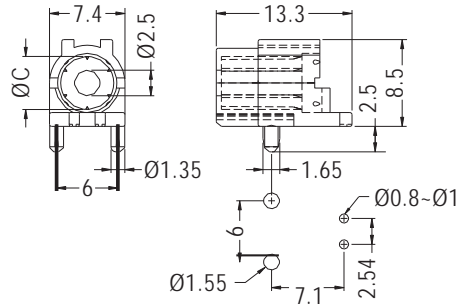

MOUNTING HOLES
THICKNESS 1.0

PARTNO	C	PACKAGE
LEK-533	5.2	1000