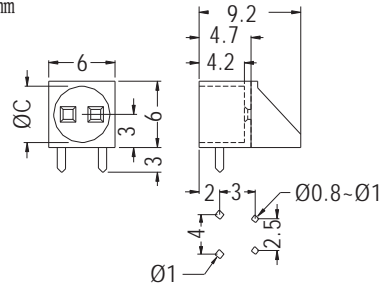

MOUNTING HOLES

PARTNO	C	PACKAGE
LEK-502	5.2	1000