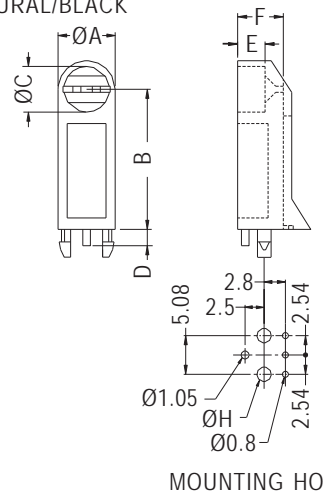

90° LEDHOLDER

- MATERIAL: NYLON 66 (UL)
- FLAME CLASS: 94V-2/94V-0
- COLOR: NATURAL/BLACK
- UNIT: mm

PART NO	A	B	C	D	E	F	H	PACKAGE
LED5L-18	7.5	18.4	6.0	2.15	3.6	6.0	1.9	1000