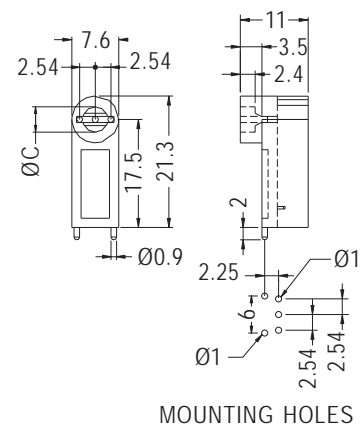

◆ FOR 3 PINLED

PARTNO	C	PACKAGE
LEAK3-17.5	4.1	1000