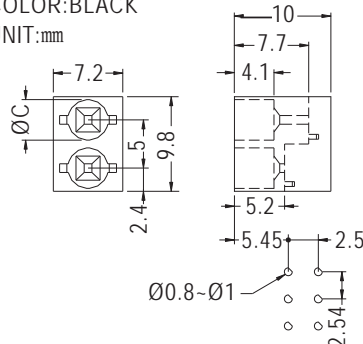

- ◆ MATERIAL: NYLON 66 (UL)
- ◆ FLAME CLASS: 94V-2/94V-0
- ◆ COLOR: BLACK
- ◆ UNIT: mm

MOUNTING HOLES

PART NO	C	PACKAGE
LED-324	3.3	1000

90° LED HOLDER

- ◆ MATERIAL: NYLON 66 (UL)
- ◆ FLAME CLASS: 94V-2/94V-0
- ◆ COLOR: BLACK
- ◆ UNIT: mm