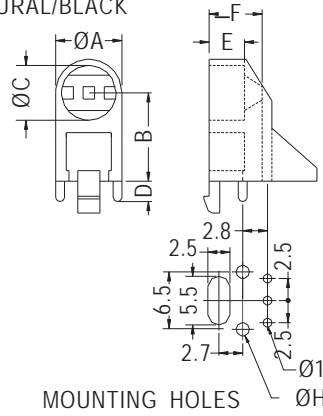

90° LEDHOLDER

- MATERIAL: NYLON 66 (UL)
- FLAME CLASS: 94V-2/94V-0
- COLOR: NATURAL/BLACK
- UNIT: mm

PART NO	A	B	C	D	E	F	H	PACKAGE
LED5L-7	7.5	7.0	6.2	2.5	4.0	6.0	1.7	1000
LED5L-10	7.5	10.0	6.2	2.3	4.0	6.0	1.5	
LED5L-13	7.5	13.5	6.2	2.3	4.0	6.0	1.5