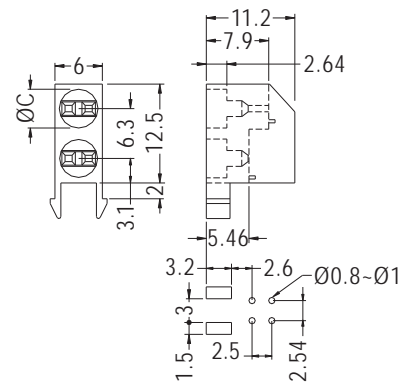

MOUNTING HOLES

PART NO	C	PACKAGE
LEK-515	4.8	1000