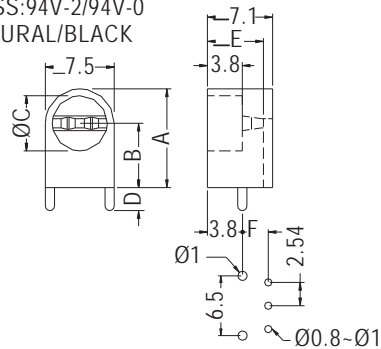

MOUNTING HOLES

PART NO	A	B	C	D	E	F	PACKAGE
LEK503-7	10.75	7.0	6.0	2.5	6.1	2.8	1000
LEK503-18	21.75	18.0	6.0	3.1	5.9	2.6