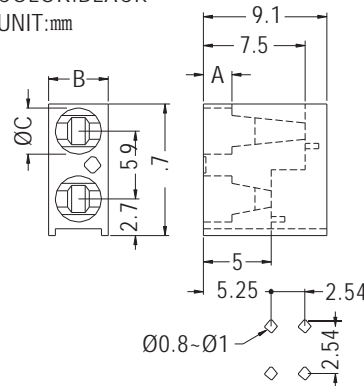

- MATERIAL: NYLON 66 (UL)
- FLAME CLASS: 94V-2/94V-0
- COLOR: BLACK
- UNIT: mm

PART NO	A	B	C	PACKAGE
LED-306	2.1	4.4	3.4	1000
LED-306(A)	1.5	4.3	3.4