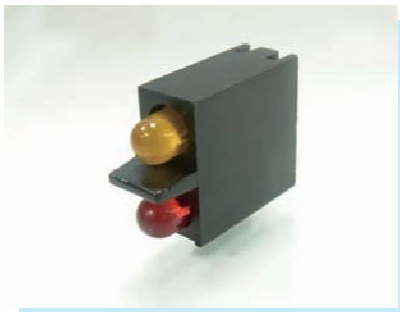

MOUNTING HOLES

PART NO	C	PACKAGE
LED-308	3.4	1000

90° LEDHOLDER

- ◆ MATERIAL:NYLON 66 (UL)
- ◆ FLAME CLASS:94V-2/94V-0
- ◆ COLOR:BLACK
- ◆ UNIT:mm

MOUNTING HOLES

PART NO	C	PACKAGE
LED-305	3.3	1000

90° LEDHOLDER