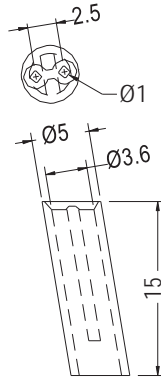

- MATERIAL: NYLON 66 (UL)
- FLAME CLASS: 94V-2/94V-0
- COLOR: NATURAL/BLACK
- UNIT: mm

PART NO	PACKAGE
LEDA-15	1000