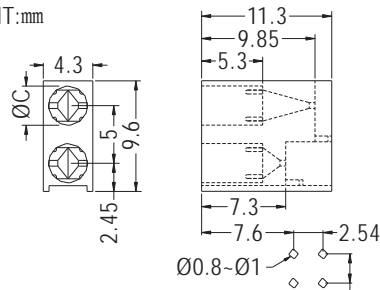

MOUNTING HOLES

PART NO	C	PACKAGE
LED-323	3.4	1000