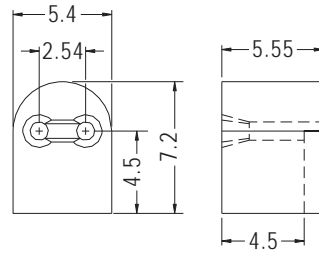

PART NO	C	PACKAGE
LED-528	5.3	1000

90° LED HOLDER

- ◆ MATERIAL: NYLON 66 (UL)
- ◆ FLAME CLASS: 94V-2/94V-0
- ◆ COLOR: NATURAL/BLACK
- ◆ UNIT: mm

PART NO	PACKAGE
LEAH-4.5	2000

90° LED HOLDER

- ◆ MATERIAL: NYLON 66 (UL)
- ◆ FLAME CLASS: 94V-2/94V-0
- ◆ COLOR: BLACK
- ◆ UNIT: mm