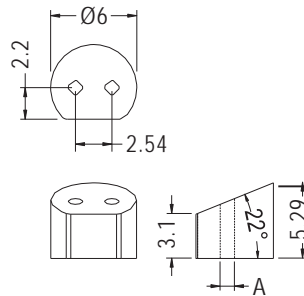

PART NO	A	PACKAGE
LEDA-2S	0.9	1000
LEDA-2	1.0