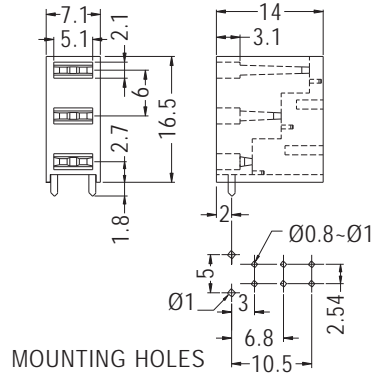

PART NO	PACKAGE
LEK-315	1000