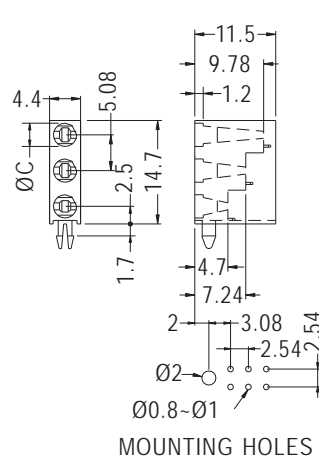

90° LEDHOLDER

- MATERIAL: NYLON 66 (UL)
- FLAME CLASS: 94V-2/94V-0
- COLOR: BLACK
- UNIT: mm

PARTNO	C	PACKAGE
LEK-330	3.3	1000