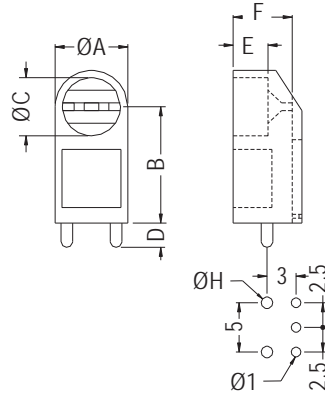

90° LED HOLDER

- MATERIAL: NYLON 66 (UL)
- FLAME CLASS: 94V-2/94V-0
- COLOR: NATURAL/BLACK
- UNIT: mm

MOUNTING HOLES

PART NO	A	B	C	D	E	F	H	PACKAGE
LED5L-12	7.5	12.0	6.0	2.5	3.6	6.1	1.2	1000