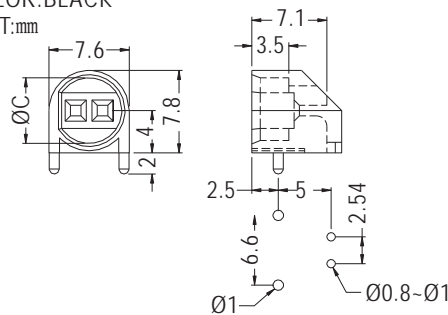

MOUNTING HOLES

PARTNO	C	PACKAGE
LEK-534	6.2	1000