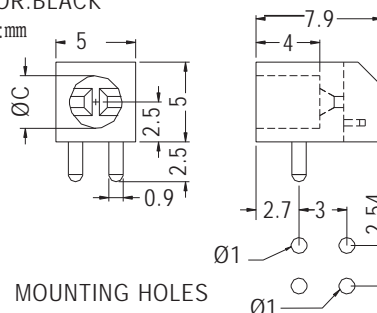

PARTNO	C	PACKAGE
LEK-311	3.3	1000