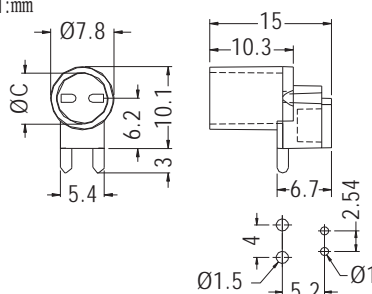

MOUNTING HOLES

PARTNO	C	PACKAGE
LEK-539	6.2	1000