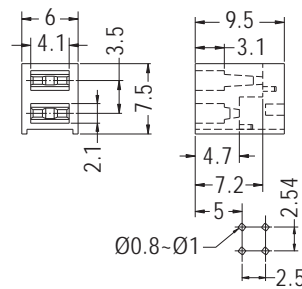

MOUNTING HOLES

PART NO	PACKAGE
LED-521	1000