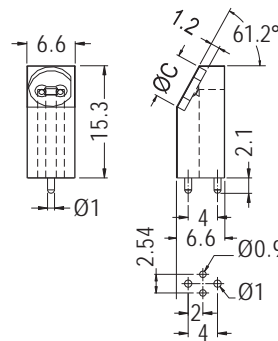

90° LED HOLDER

- MATERIAL: NYLON 66 (UL)
- FLAME CLASS: 94V-2/94V-0
- COLOR: BLACK
- UNIT: mm

PART NO	C	PACKAGE
LEK-545	6.2	1000