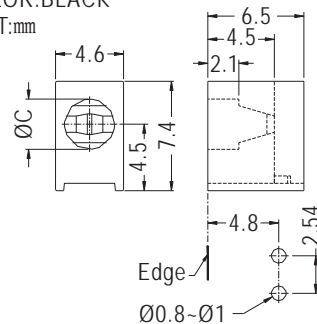

- MATERIAL: NYLON 66 (UL)
- FLAME CLASS: 94V-2/94V-0
- COLOR: BLACK
- UNIT: mm

MOUNTING HOLES

PART NO	C	PACKAGE
LED-326	3.4	1000