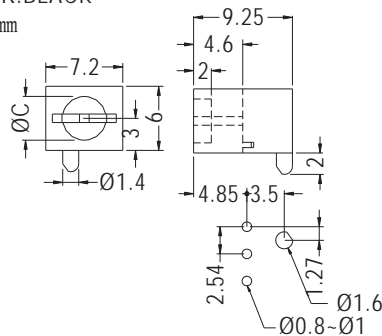

PART NO	C	PACKAGE
LEK-303	4.1	1000
LEK-303L	4.25	

MOUNTING HOLES