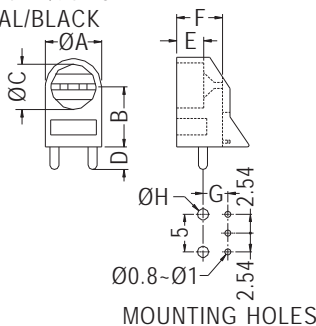

PART NO	A	B	C	D	E	F	G	H	PACKAGE
LED5L-5	7.5	5.0	6.1	3.0	3.6	6.0	3.3	1.0	1000
LED5L-8	7.5	8.0	6.05	3.0	3.7	6.0	3.3	1.5	
LED5L-11	7.5	11.0	6.1	3.0	3.6	6.1	3.0	1.5	
LED5L-14	7.5	14.0	6.05	3.0	3.7	6.1	3.3	1.5	
LED5L-17	7.5	17.5	6.2	3.0	3.6	6.1	3.0	1.2