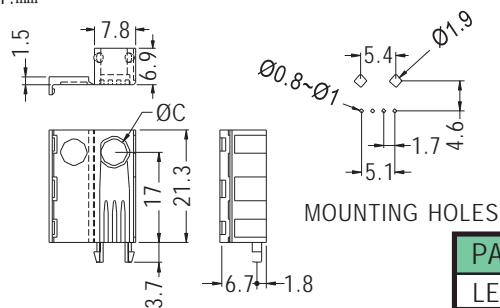

PART NO	C	PACKAGE
LEK54-17	5.0	1000

MOUNTING HOLES