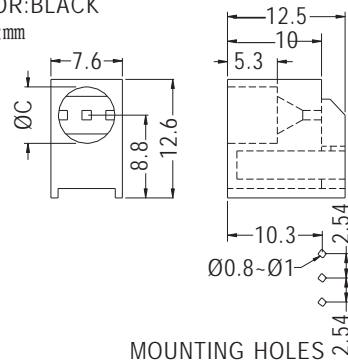

PART NO	C	PACKAGE
LED-535	6.1	500

90° LEDHOLDER