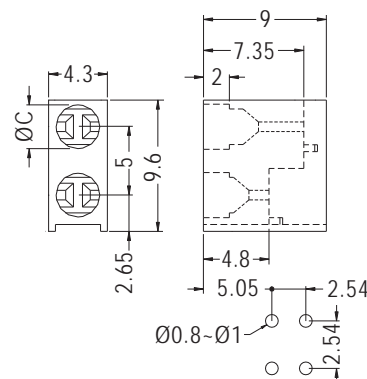

MOUNTING HOLES

PART NO	C	PACKAGE
LED-306(B)	3.3	1000

MOUNTING HOLES