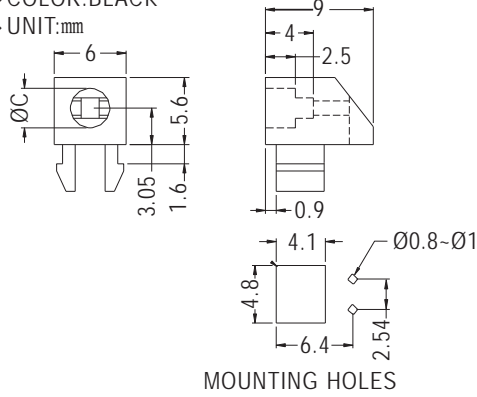

PART NO	C	PACKAGE
LEK-314	3.3	1000

MOUNTING HOLES