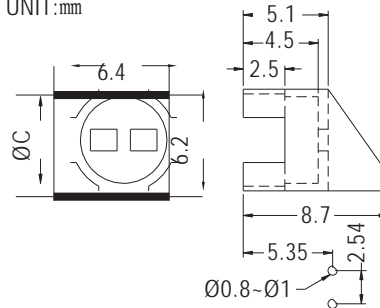

MOUNTING HOLES

PART NO	C	PACKAGE
LED1L-2.5	5.1	2000