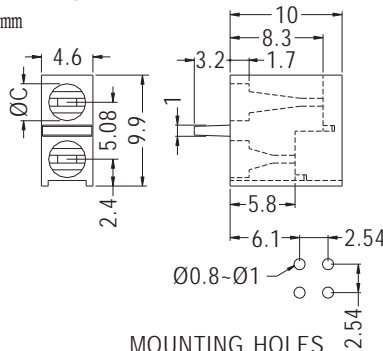

MOUNTING HOLES

PART NO	C	PACKAGE
LED-317	3.3	1000