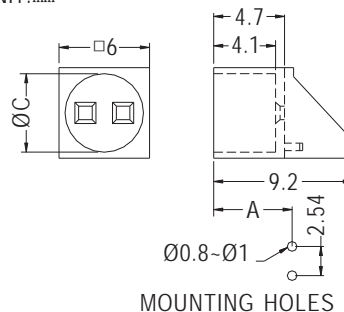

PART NO	A	C	PACKAGE
LED-502	4.95	5.2	2000
LED-502S	5.0	4.9