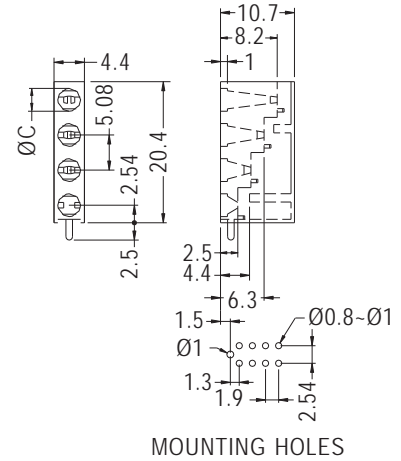

PARTNO	C	PACKAGE
LEK-340	3.3	1000