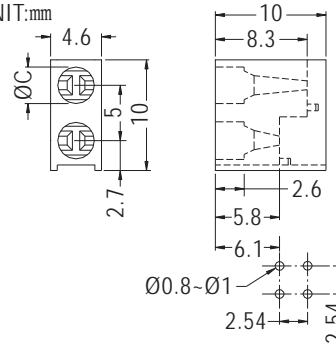

MOUNTING HOLES

PART NO	C	PACKAGE
LED-324	3.3	1000