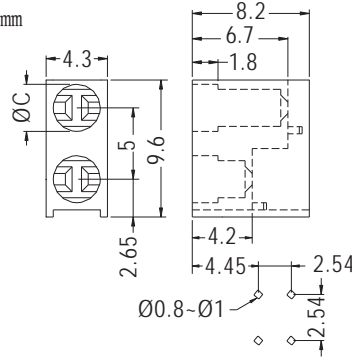

MOUNTING HOLES

PART NO	C	PACKAGE
LED-307	3.3	1000
LED-307(A)	3.2