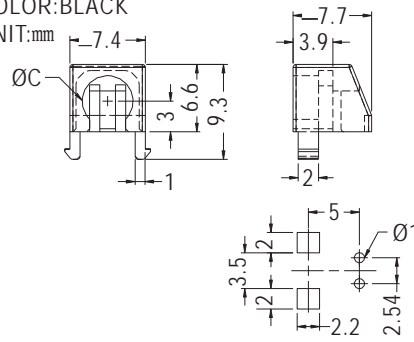

MOUNTING HOLES
THICKNESS 1.6

PARTNO	C	PACKAGE
LEK-549	5.0	1000