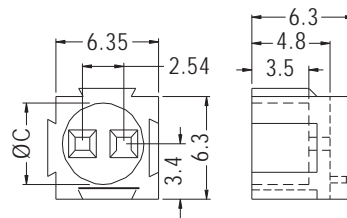

PARTNO	C	PACKAGE
LED-6501	5.0	2000

90° LEDHOLDER