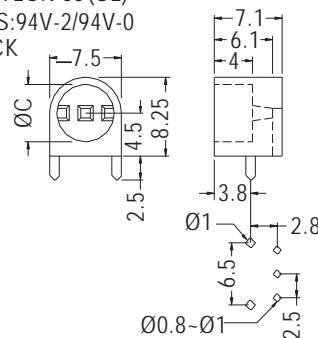

MOUNTING HOLES

PARTNO	C	PACKAGE
LEK-503	6.0	1000