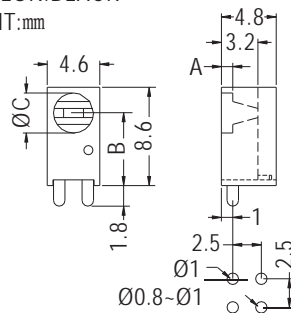

PART NO	A	B	C	PACKAGE
LEK-304	1.0	6.4	3.5	1000
LEK-310	2.0	6.35	3.5	

MOUNTING HOLES