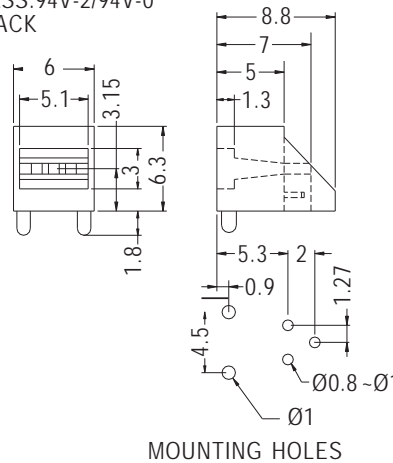

90° LEDHOLDER

- MATERIAL: NYLON 66 (UL)
- FLAME CLASS: 94V-2/94V-0
- COLOR: BLACK
- UNIT: mm

PARTNO	PACKAGE
LEK-518	1000