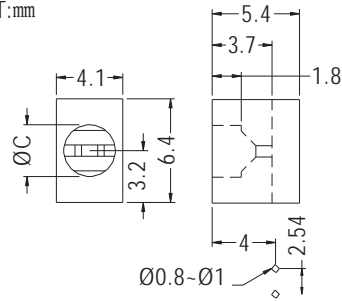

- MATERIAL: NYLON 66 (UL)
- FLAME CLASS: 94V-2/94V-0
- COLOR: BLACK
- UNIT: mm

MOUNTING HOLES

PART NO	C	PACKAGE
LED-314	3.2	2000