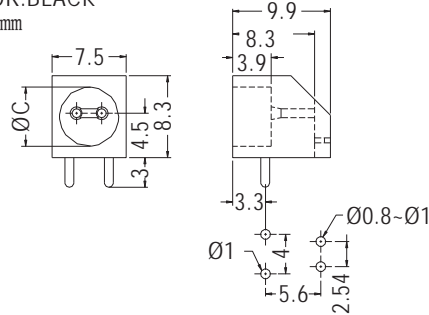

MOUNTING HOLES

PARTNO	C	PACKAGE
LEK-535	6.0	1000