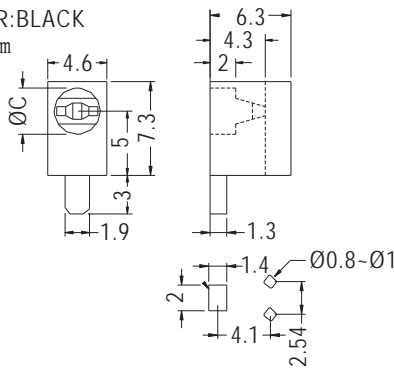

PART NO	C	PACKAGE
LEK-302	3.3	1000

MOUNTING HOLES