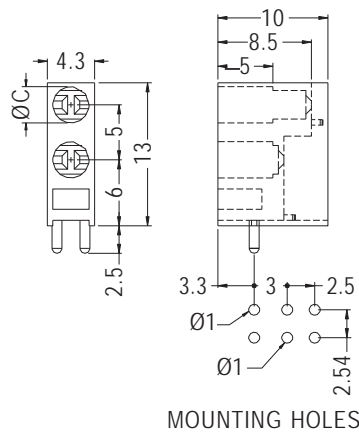

90° LED HOLDER

- MATERIAL:NYLON 66 (UL)
- FLAME CLASS:94V-2/94V-0
- COLOR:BLACK
- UNIT:mm

PART NO	C	PACKAGE
LEK-325	3.3	1000