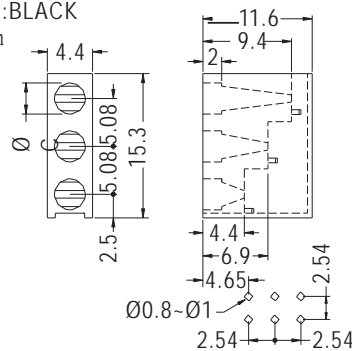

MOUNTING HOLES

PART NO	C	PACKAGE
LED-330	3.3	1000