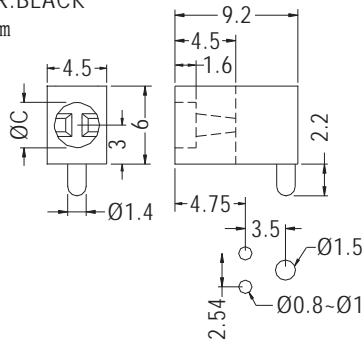

PART NO	C	PACKAGE
LEK-301	3.4	1000

MOUNTING HOLES