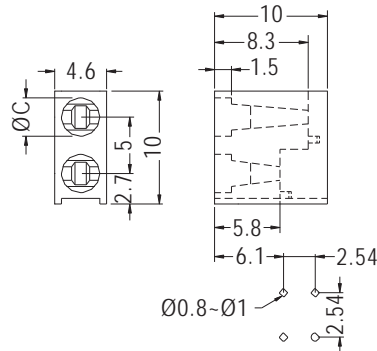

MOUNTING HOLES

PART NO	C	PACKAGE
LED-306(B)	3.3	1000

MOUNTING HOLES

90° LEDHOLDER

- ◆ MATERIAL:NYLON 66 (UL)
- ◆ FLAME CLASS:94V-2/94V-0
- ◆ COLOR:BLACK
- ◆ UNIT:mm

MOUNTING HOLES

PART NO	C	PACKAGE
LED-307	3.3	1000
LED-307(A)	3.2	