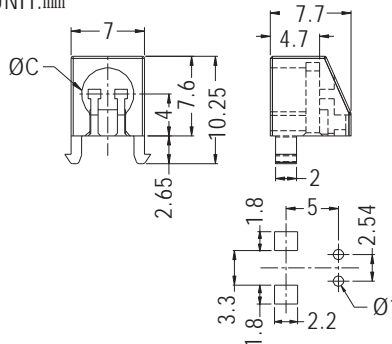

MOUNTING HOLES

PARTNO	C	PACKAGE
LEJB-4	5.0	1000