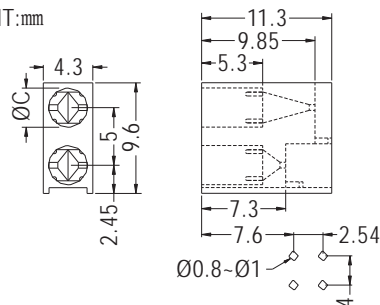

90° LED HOLDER

- ◆ MATERIAL: NYLON 66 (UL)
- ◆ FLAME CLASS: 94V-2/94V-0
- ◆ COLOR: BLACK
- ◆ UNIT: mm

MOUNTING HOLES

PART NO	C	PACKAGE
LED-322	3.3	1000

90° LED HOLDER

- ◆ MATERIAL: NYLON 66 (UL)
- ◆ FLAME CLASS: 94V-2/94V-0
- ◆ COLOR: BLACK
- ◆ UNIT: mm

MOUNTING HOLES

PART NO	C	PACKAGE
LED-323	3.4	1000

90° LED HOLDER

- ◆ MATERIAL: NYLON 66 (UL)
- ◆ FLAME CLASS: 94V-2/94V-0
- ◆ COLOR: BLACK
- ◆ UNIT: mm

MOUNTING HOLES

PART NO	C	PACKAGE
LED-324	3.3	1000

90° LED HOLDER

- ◆ MATERIAL: NYLON 66 (UL)
- ◆ FLAME CLASS: 94V-2/94V-0
- ◆ COLOR: BLACK
- ◆ UNIT: mm

MOUNTING HOLES

PART NO	C	PACKAGE
LED-310	4.1	1000