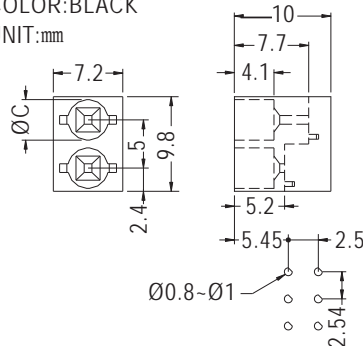

90° LED HOLDER

- ◆ MATERIAL: NYLON 66 (UL)
- ◆ FLAME CLASS: 94V-2/94V-0
- ◆ COLOR: BLACK
- ◆ UNIT: mm

MOUNTING HOLES

PART NO	C	PACKAGE
LED-322	3.3	1000

90° LED HOLDER

- ◆ MATERIAL: NYLON 66 (UL)
- ◆ FLAME CLASS: 94V-2/94V-0
- ◆ COLOR: BLACK
- ◆ UNIT: mm

MOUNTING HOLES

PART NO	C	PACKAGE
LED-323	3.4	1000

90° LED HOLDER

- ◆ MATERIAL: NYLON 66 (UL)
- ◆ FLAME CLASS: 94V-2/94V-0
- ◆ COLOR: BLACK
- ◆ UNIT: mm

MOUNTING HOLES

PART NO	C	PACKAGE
LED-324	3.3	1000

90° LED HOLDER

- ◆ MATERIAL: NYLON 66 (UL)
- ◆ FLAME CLASS: 94V-2/94V-0
- ◆ COLOR: BLACK
- ◆ UNIT: mm

MOUNTING HOLES

PART NO	C	PACKAGE
LED-310	4.1	1000