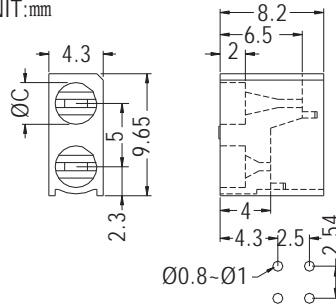

90° LED HOLDER

- ◆ MATERIAL: NYLON 66 (UL)
- ◆ FLAME CLASS: 94V-2/94V-0
- ◆ COLOR: BLACK
- ◆ UNIT: mm

MOUNTING HOLES

PART NO	C	PACKAGE
LED-322	3.3	1000

90° LED HOLDER

- ◆ MATERIAL: NYLON 66 (UL)
- ◆ FLAME CLASS: 94V-2/94V-0
- ◆ COLOR: BLACK
- ◆ UNIT: mm

MOUNTING HOLES

PART NO	C	PACKAGE
LED-323	3.4	1000

90° LED HOLDER

- ◆ MATERIAL: NYLON 66 (UL)
- ◆ FLAME CLASS: 94V-2/94V-0
- ◆ COLOR: BLACK
- ◆ UNIT: mm

MOUNTING HOLES

PART NO	C	PACKAGE
LED-324	3.3	1000

90° LED HOLDER

- ◆ MATERIAL: NYLON 66 (UL)
- ◆ FLAME CLASS: 94V-2/94V-0
- ◆ COLOR: BLACK
- ◆ UNIT: mm

MOUNTING HOLES

PART NO	C	PACKAGE
LED-310	4.1	1000