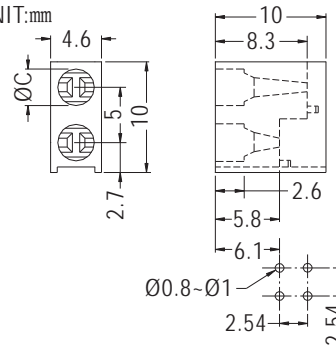

90° LED HOLDER

- ◆ MATERIAL: NYLON 66 (UL)
- ◆ FLAME CLASS: 94V-2/94V-0
- ◆ COLOR: BLACK
- ◆ UNIT: mm

MOUNTING HOLES

PART NO	C	PACKAGE
LED-322	3.3	1000

90° LED HOLDER

- ◆ MATERIAL: NYLON 66 (UL)
- ◆ FLAME CLASS: 94V-2/94V-0
- ◆ COLOR: BLACK
- ◆ UNIT: mm

MOUNTING HOLES

PART NO	C	PACKAGE
LED-323	3.4	1000

90° LED HOLDER

- ◆ MATERIAL: NYLON 66 (UL)
- ◆ FLAME CLASS: 94V-2/94V-0
- ◆ COLOR: BLACK
- ◆ UNIT: mm

MOUNTING HOLES

PART NO	C	PACKAGE
LED-324	3.3	1000

90° LED HOLDER

- ◆ MATERIAL: NYLON 66 (UL)
- ◆ FLAME CLASS: 94V-2/94V-0
- ◆ COLOR: BLACK
- ◆ UNIT: mm

MOUNTING HOLES

PART NO	C	PACKAGE
LED-310	4.1	1000