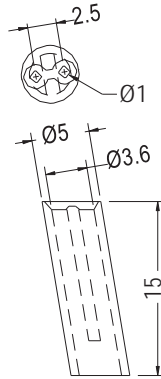

LED SPACER SUPPORT

- ◆ MATERIAL: NYLON 66 (UL)
- ◆ FLAME CLASS: 94V-2/94V-0
- ◆ COLOR: NATURAL/BLACK
- ◆ UNIT: mm

PART NO	PACKAGE
LEDA-15	1000

OPTICAL LENS HOLDER

- ◆ MATERIAL: NYLON 66 (UL)
- ◆ FLAME CLASS: 94HB
- ◆ COLOR: BLACK
- ◆ UNIT: mm

PART NO	PACKAGE
PLT130T	1000