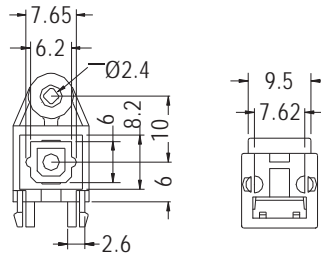

LED SPACER SUPPORT

- ◆ MATERIAL: NYLON 66 (UL)
- ◆ FLAME CLASS: 94V-2/94V-0
- ◆ COLOR: NATURAL/BLACK
- ◆ UNIT: mm

PART NO	PACKAGE
LEDA-15	1000

OPTICAL LENS HOLDER

- ◆ MATERIAL: NYLON 66 (UL)
- ◆ FLAME CLASS: 94HB
- ◆ COLOR: BLACK
- ◆ UNIT: mm

PART NO	PACKAGE
PLT130T	1000