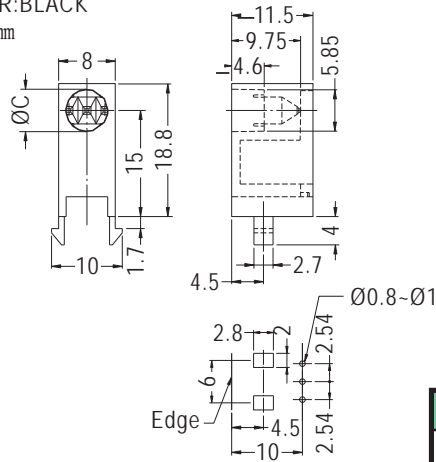

90° LED HOLDER

- ◆ MATERIAL: NYLON 66 (UL)
- ◆ FLAME CLASS: 94V-2/94V-0
- ◆ COLOR: NATURAL/BLACK
- ◆ UNIT: mm

MOUNTING HOLES

PART NO	A	B	C	D	E	F	H	PACKAGE
LED5L-12	7.5	12.0	6.0	2.5	3.6	6.1	1.2	1000

90° LED HOLDER

- ◆ MATERIAL: NYLON 66 (UL)
- ◆ FLAME CLASS: 94V-2/94V-0
- ◆ COLOR: BLACK
- ◆ UNIT: mm

MOUNTING HOLES

PART NO	C	PACKAGE
LEK-517	6.0	1000

90° LED HOLDER

- ◆ MATERIAL: NYLON 66 (UL)
- ◆ FLAME CLASS: 94V-2/94V-0
- ◆ COLOR: BLACK
- ◆ UNIT: mm

MOUNTING HOLES

PART NO	C	PACKAGE
LEK-506	6.1	1000