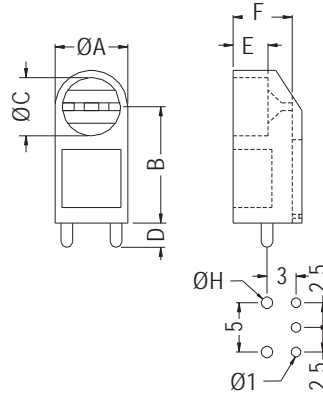

90° LED HOLDER

- ◆ MATERIAL: NYLON 66 (UL)
- ◆ FLAME CLASS: 94V-2/94V-0
- ◆ COLOR: NATURAL/BLACK
- ◆ UNIT: mm

MOUNTING HOLES

PART NO	A	B	C	D	E	F	H	PACKAGE
LED5L-12	7.5	12.0	6.0	2.5	3.6	6.1	1.2	1000

90° LED HOLDER

- ◆ MATERIAL: NYLON 66 (UL)
- ◆ FLAME CLASS: 94V-2/94V-0
- ◆ COLOR: BLACK
- ◆ UNIT: mm

MOUNTING HOLES

PART NO	C	PACKAGE
LEK-517	6.0	1000

90° LED HOLDER

- ◆ MATERIAL: NYLON 66 (UL)
- ◆ FLAME CLASS: 94V-2/94V-0
- ◆ COLOR: BLACK
- ◆ UNIT: mm

MOUNTING HOLES

PART NO	C	PACKAGE
LEK-506	6.1	1000