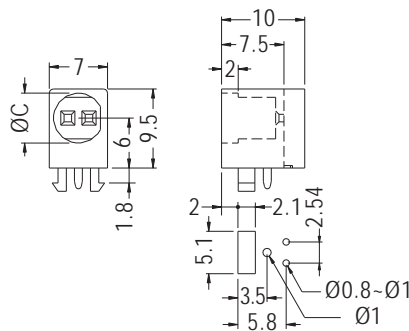

90° LED HOLDER

- ◆ MATERIAL: NYLON 66 (UL)
- ◆ FLAME CLASS: 94V-2/94V-0
- ◆ COLOR: NATURAL/BLACK
- ◆ UNIT: mm

MOUNTING HOLES

PART NO	A	B	C	D	E	F	H	PACKAGE
LED5L-12	7.5	12.0	6.0	2.5	3.6	6.1	1.2	1000

90° LED HOLDER

- ◆ MATERIAL: NYLON 66 (UL)
- ◆ FLAME CLASS: 94V-2/94V-0
- ◆ COLOR: BLACK
- ◆ UNIT: mm

MOUNTING HOLES

PART NO	C	PACKAGE
LEK-517	6.0	1000

90° LED HOLDER

- ◆ MATERIAL: NYLON 66 (UL)
- ◆ FLAME CLASS: 94V-2/94V-0
- ◆ COLOR: BLACK
- ◆ UNIT: mm

MOUNTING HOLES

PART NO	C	PACKAGE
LEK-506	6.1	1000