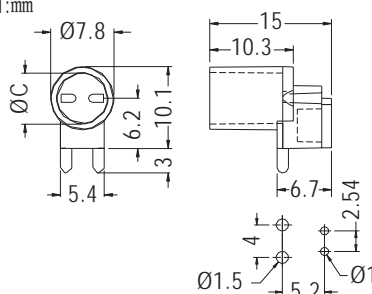

90° LEDHOLDER

- ◆ MATERIAL: NYLON 66 (UL)
- ◆ FLAME CLASS: 94V-2/94V-0
- ◆ COLOR: BLACK
- ◆ UNIT: mm

MOUNTING HOLES
THICKNESS 1.0

PARTNO	C	PACKAGE
LEK-533	5.2	1000

90° LEDHOLDER

- ◆ MATERIAL: NYLON 66 (UL)
- ◆ FLAME CLASS: 94V-2/94V-0
- ◆ COLOR: NATURAL/BLACK
- ◆ UNIT: mm

MOUNTING HOLES

PARTNO	C	PACKAGE
LEK-505	5.8	1000

90° LEDHOLDER

- ◆ MATERIAL: NYLON 66 (UL)
- ◆ FLAME CLASS: 94V-2/94V-0
- ◆ COLOR: BLACK
- ◆ UNIT: mm

MOUNTING HOLES

PARTNO	C	PACKAGE
LEK-534	6.2	1000

90° LEDHOLDER

- ◆ MATERIAL: NYLON 66 (UL)
- ◆ FLAME CLASS: 94V-2/94V-0
- ◆ COLOR: BLACK
- ◆ UNIT: mm

MOUNTING HOLES

PARTNO	C	PACKAGE
LEK-539	6.2	1000