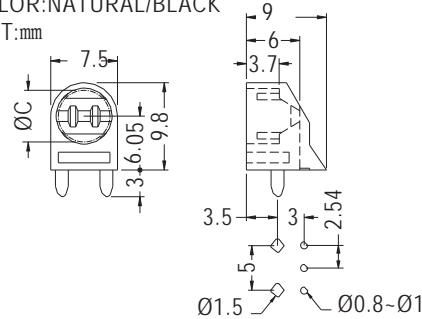

90° LEDHOLDER

- ◆ MATERIAL: NYLON 66 (UL)
- ◆ FLAME CLASS: 94V-2/94V-0
- ◆ COLOR: BLACK
- ◆ UNIT: mm

MOUNTING HOLES
THICKNESS 1.0

PARTNO	C	PACKAGE
LEK-533	5.2	1000

90° LEDHOLDER

- ◆ MATERIAL: NYLON 66 (UL)
- ◆ FLAME CLASS: 94V-2/94V-0
- ◆ COLOR: NATURAL/BLACK
- ◆ UNIT: mm

MOUNTING HOLES

PARTNO	C	PACKAGE
LEK-505	5.8	1000

90° LEDHOLDER

- ◆ MATERIAL: NYLON 66 (UL)
- ◆ FLAME CLASS: 94V-2/94V-0
- ◆ COLOR: BLACK
- ◆ UNIT: mm

MOUNTING HOLES

PARTNO	C	PACKAGE
LEK-534	6.2	1000

90° LEDHOLDER

- ◆ MATERIAL: NYLON 66 (UL)
- ◆ FLAME CLASS: 94V-2/94V-0
- ◆ COLOR: BLACK
- ◆ UNIT: mm

MOUNTING HOLES

PARTNO	C	PACKAGE
LEK-539	6.2	1000