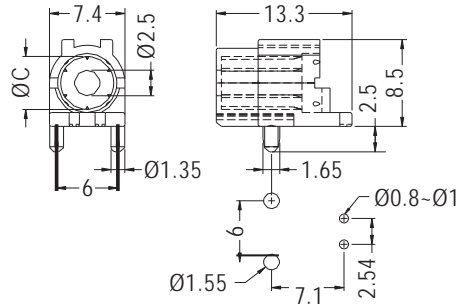

90° LEDHOLDER

- ◆ MATERIAL: NYLON 66 (UL)
- ◆ FLAME CLASS: 94V-2/94V-0
- ◆ COLOR: BLACK
- ◆ UNIT: mm

MOUNTING HOLES
THICKNESS 1.0

PARTNO	C	PACKAGE
LEK-533	5.2	1000

90° LEDHOLDER

- ◆ MATERIAL: NYLON 66 (UL)
- ◆ FLAME CLASS: 94V-2/94V-0
- ◆ COLOR: NATURAL/BLACK
- ◆ UNIT: mm

MOUNTING HOLES

PARTNO	C	PACKAGE
LEK-505	5.8	1000

90° LEDHOLDER

- ◆ MATERIAL: NYLON 66 (UL)
- ◆ FLAME CLASS: 94V-2/94V-0
- ◆ COLOR: BLACK
- ◆ UNIT: mm

MOUNTING HOLES

PARTNO	C	PACKAGE
LEK-534	6.2	1000

90° LEDHOLDER

- ◆ MATERIAL: NYLON 66 (UL)
- ◆ FLAME CLASS: 94V-2/94V-0
- ◆ COLOR: BLACK
- ◆ UNIT: mm

MOUNTING HOLES

PARTNO	C	PACKAGE
LEK-539	6.2	1000