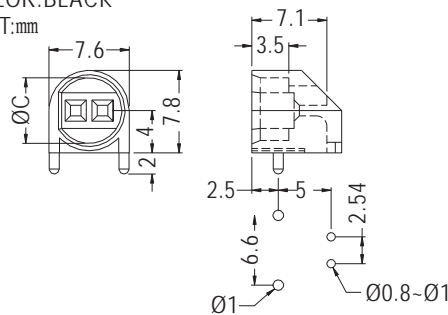

90° LEDHOLDER

- ◆ MATERIAL: NYLON 66 (UL)
- ◆ FLAME CLASS: 94V-2/94V-0
- ◆ COLOR: BLACK
- ◆ UNIT: mm

MOUNTING HOLES
THICKNESS 1.0

PARTNO	C	PACKAGE
LEK-533	5.2	1000

90° LEDHOLDER

- ◆ MATERIAL: NYLON 66 (UL)
- ◆ FLAME CLASS: 94V-2/94V-0
- ◆ COLOR: NATURAL/BLACK
- ◆ UNIT: mm

MOUNTING HOLES

PARTNO	C	PACKAGE
LEK-505	5.8	1000

90° LEDHOLDER

- ◆ MATERIAL: NYLON 66 (UL)
- ◆ FLAME CLASS: 94V-2/94V-0
- ◆ COLOR: BLACK
- ◆ UNIT: mm

MOUNTING HOLES

PARTNO	C	PACKAGE
LEK-534	6.2	1000

90° LEDHOLDER

- ◆ MATERIAL: NYLON 66 (UL)
- ◆ FLAME CLASS: 94V-2/94V-0
- ◆ COLOR: BLACK
- ◆ UNIT: mm

MOUNTING HOLES

PARTNO	C	PACKAGE
LEK-539	6.2	1000