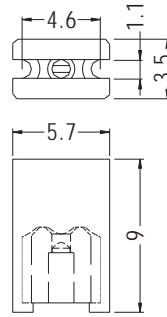

MOUNTING HOLES

PART NO	PACKAGE
LEK3X5.3	1000

LED SPACER SUPPORT

- ◆ MATERIAL: NYLON 46 (UL)
- ◆ FLAME CLASS: 94V-0
- ◆ COLOR: BLACK
- ◆ UNIT: mm

Ø0.8-Ø1 (X3)
2.54 2.54
MOUNTING HOLES

PART NO	PACKAGE
LED3A-9	1000