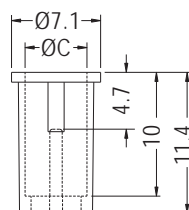

LED HOLDER

- MATERIAL: NYLON 66 (UL)
- FLAME CLASS: 94V-2/94V-0
- COLOR: BLACK
- UNIT: mm

CHASSIS Ø6.35
THICKNESS 0.8-1.4

PART NO	C	PACKAGE
LED5-4	5.0	1000