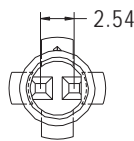

MOUNTING HOLES
 THICKNESS 1.6

PART NO	A	C	D	PACKAGE
LEKC-5.8	11.0	6.0	5.8	2000
LEKC-7	12.7	6.0	7.0	

LED HOLDER

- ◆ MATERIAL: NYLON 66 (UL)
- ◆ FLAME CLASS: 94V-2/94V-0
- ◆ COLOR: NATURAL/BLACK
- ◆ UNIT: mm