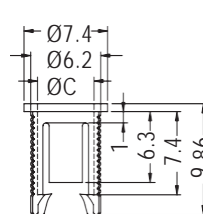

LED HOLDER

- ◆ MATERIAL: NYLON 66 (UL)
- ◆ FLAME CLASS: 94V-2/94V-0
- ◆ COLOR: BLACK
- ◆ UNIT: mm

FOR LED5-2A
CHASSIS Ø6.4
THICKNESS 3.0

FOR LED5-2B

PART NO	C	PACKAGE
LED5-2	5.1	1000

LED HOLDER

- ◆ MATERIAL: NYLON 66 (UL)
- ◆ FLAME CLASS: 94V-2/94V-0
- ◆ COLOR: BLACK
- ◆ UNIT: mm