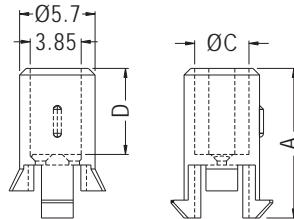

LED HOLDER

- MATERIAL: NYLON 66 (UL)
- FLAME CLASS: 94V-2/94V-0
- COLOR: NATURAL/BLACK
- UNIT: mm

MOUNTING HOLE
THICKNESS 0.6-0.8

PART NO	A	C	D	PACKAGE
LEQU3-1	12.8	4.1	8.0	2000
LEQU3-2	11.3	4.1	6.5