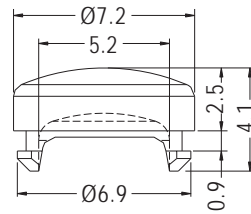

MOUNTING HOLE Ø6.3
THICKNESS 0.8

PART NO	PACKAGE
LC5-7	1000