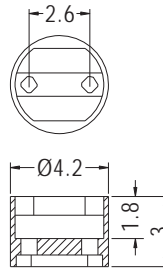

PART NO	PACKAGE
LEDL-3	2000