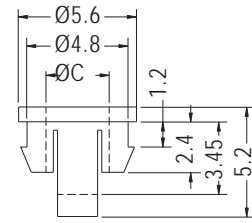

CHASSIS Ø5.0
THICKNESS 1.0-1.1

PART NO	A	B	C	D	PACKAGE
LED3-1	5.6	5.0	3.1	3.8	2000
LED3-8	4.6	4.0	3.1	2.8	

PART NO	C	PACKAGE
LED3-5	3.0	2000