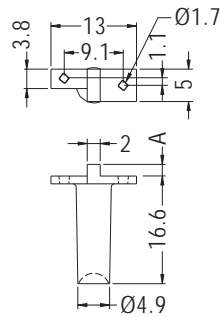

- MATERIAL:PC (UL)
- FLAME CLASS:94V-2
- COLOR:TRANSPARENT
- UNIT:mm

PART NO	A	PACKAGE
LEM-3	1.8	1000
LEM-3L	2.2