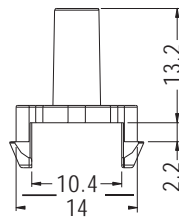

MOUNTING HOLES

PART NO	PACKAGE
LEM-184	1000