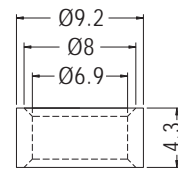

MOUNTING HOLE Ø7.0
THICKNESS 0.6-0.8

PARTNO	C	PACKAGE
LED5-28	4.9	1000

LED HOLDER COVER

- ◆ MATERIAL: NYLON 66 (UL)
- ◆ FLAME CLASS: 94V-2/94V-0
- ◆ COLOR: BLACK
- ◆ UNIT: mm

PARTNO	PACKAGE
LED5-8T	2000

PARTNO	PACKAGE
LED5-27T	2000