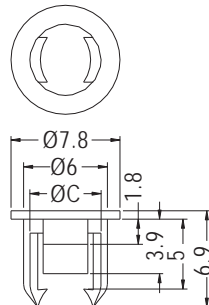

LED HOLDER

- ◆ MATERIAL: NYLON 66 (UL)
- ◆ FLAME CLASS: 94V-2/94V-0
- ◆ COLOR: BLACK
- ◆ UNIT: mm

CHASSIS Ø6.4

PART NO	C	PACKAGE
LED5-1	5.0	2000

CHASSIS Ø6.4

PART NO	C	PACKAGE
LED5-1S	5.0	2000

LED HOLDER

- ◆ MATERIAL: NYLON 66 (UL)
- ◆ FLAME CLASS: 94V-2/94V-0
- ◆ COLOR: BLACK
- ◆ UNIT: mm