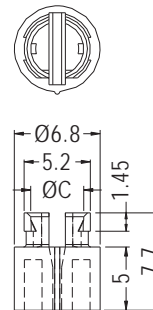

PART NO	C	PACKAGE
LEDF-3	4.2	2000