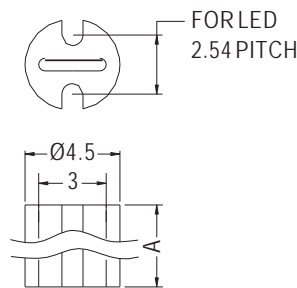

PART NO	A	PACKAGE
LEDG-3	3.0	2000
LEDG-10	10.1	

PART NO	A	PACKAGE
LEDG-4	4.0	2000

LED SPACER SUPPORT

- ◆ MATERIAL: NYLON 66 (UL)
- ◆ FLAME CLASS: 94V-2/94V-0
- ◆ COLOR: NATURAL/BLACK
- ◆ UNIT: mm

PART NO	A	PACKAGE
LEDH-1	1.0	2000
LEDH-1.5	1.5	
LEDH-2	2.0	
LEDH-2.5	2.5	
LEDH-3	3.0	
LEDH-3.5	3.5	
LEDH-4	4.0	
LEDH-4.5	4.5	
LEDH-5	5.0	
LEDH-5.5	5.5	
LEDH-6	6.0	
LEDH-6.5	6.5	