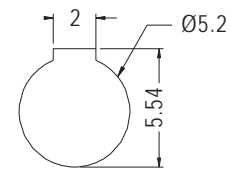

LED HOLDER

- ◆ MATERIAL: NYLON 66 (UL)
- ◆ FLAME CLASS: 94V-2/94V-0
- ◆ COLOR: BLACK
- ◆ UNIT: mm

CHASSIS Ø5.0
THICKNESS 0.8

PART NO	C	PACKAGE
LED3-22	3.0	1000

LED HOLDER

- ◆ MATERIAL: NYLON 66 (UL)
- ◆ FLAME CLASS: 94V-2/94V-0
- ◆ COLOR: BLACK
- ◆ UNIT: mm