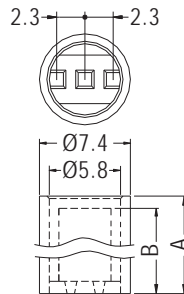

- ◆ MATERIAL: NYLON 66 (UL)
- ◆ FLAME CLASS: 94V-2/94V-0
- ◆ COLOR: NATURAL/BLACK
- ◆ UNIT: mm

MOUNTING HOLES

PART NO	PACKAGE
LEDR-1	1000

LED SPACER SUPPORT

- ◆ MATERIAL: NYLON 66 (UL)
- ◆ FLAME CLASS: 94V-2/94V-0
- ◆ COLOR: NATURAL/BLACK
- ◆ UNIT: mm