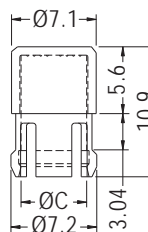

CHASSIS Ø6.35
THICKNESS 3.0

PART NO	C	PACKAGE
LC5-2	5.2	1000