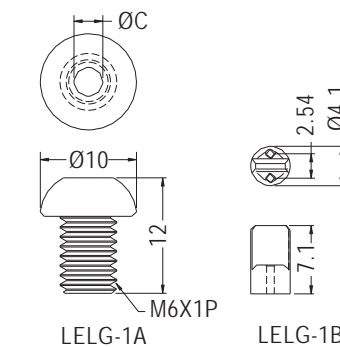

LED HOLDER

- MATERIAL: PC (UL)
- FLAME CLASS: 94V-2
- COLOR: NATURAL/BLACK
- UNIT: mm

LELG-1A
MOUNTING HOLE Ø6.4

LELG-1B

PARTNO	C	PACKAGE
LELG-1F	3.0	2000