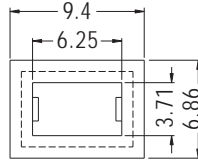

PARTNO	PACKAGE
LEQ-2	1000