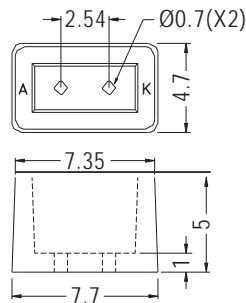

LED SPACER SUPPORT

- MATERIAL: NYLON 66 (UL)
- FLAME CLASS: 94V-2/94V-0
- COLOR: BLACK
- UNIT: mm