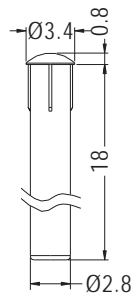

- MATERIAL:PC (UL)
- FLAME CLASS:94V-2
- COLOR:TRANSPARENT
- UNIT:mm

MOUNTING HOLE Ø3.0

PART NO	PACKAGE
LEM-87	2000