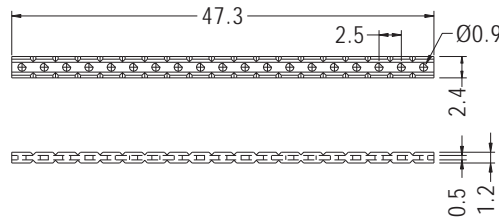

PART NO	PACKAGE
EM-45	500