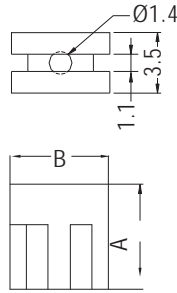

LED SPACER SUPPORT

- MATERIAL: NYLON 66 (UL)
- FLAME CLASS: 94V-2/94V-0
- COLOR: NATURAL/BLACK
- UNIT: mm

PART NO	A	B	PACKAGE
LED3X3	3.0	5.7	2000
LED3X3.5	3.5		
LED3X4	4.0		
LED3X4.5	4.5		
LED3X5	5.0		
LED3X5.5	5.5		
LED3X6	6.0		
LED3X6.5	6.5		
LED3X7	7.0		
LED3X7.5	7.5		
LED3X8	8.0		
LED3X8.5	8.5		

PART NO	A	B	PACKAGE	
LED3X9	9.0	5.7	1000	
LED3X9.5	9.5			
LED3X10	10.0			
LED3X10.5	10.5			
LED3X11	11.0	6.0		
LED3X11.5	11.5	5.7		
LED3X12	12.0			
LED3X12.5	12.5			
LED3X13	13.0			
LED3X13.6	13.6			
LED3X14	14.0			
LED3X14.5	14.5			
LED3X15	15.0			7.0
LED3X15.5	15.5			
LED3X16	16.0			
LED3X16.5	16.5			
LED3X17	17.0			
LED3X17.5	17.5			
LED3X18	18.0			
LED3X18.5	18.5			
LED3X19	19.0			
LED3X19.5	19.5			
LED3X22	22.0