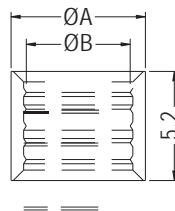

LED HOLDER COVER

- MATERIAL:NYLON 66 (UL)
- FLAME CLASS:94V-2/94V-0
- COLOR:NATURAL/BLACK
- UNIT:mm

PART NO	A	B	PACKAGE
LC3-1T	6.8	5.2	2000
LC3-2T	6.4	4.95	
LC3-3T	6.4	5.0