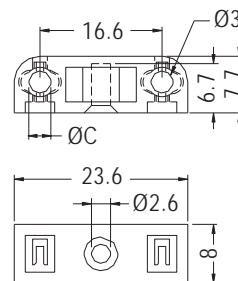

LED SPACER SUPPORT

- MATERIAL: NYLON 66 (UL)
- FLAME CLASS: 94V-2/94V-0
- COLOR: BLACK
- UNIT: mm

PART NO	C	PACKAGE
EMD-141	3.0	1000