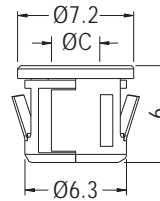

LED HOLDER

- MATERIAL: NYLON 66 (UL)
- FLAME CLASS: 94V-2/94V-0
- COLOR: BLACK
- UNIT: mm

CHASSIS Ø6.35-Ø6.4
THICKNESS 0.8

PART NO	C	PACKAGE
LED3-33	3.0	1000