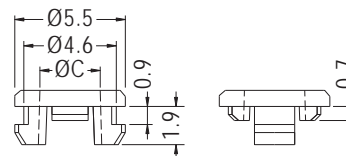

LED HOLDER

- ◆ MATERIAL: NYLON 66 (UL)
- ◆ FLAME CLASS: 94V-2/94V-0
- ◆ COLOR: BLACK
- ◆ UNIT: mm

CHASSIS Ø4.8
THICKNESS 0.8

PART NO	C	PACKAGE
LED3-23	3.0	2000

CHASSIS Ø5.3
THICKNESS 0.8

PART NO	C	PACKAGE
LED3-34	3.1	2000