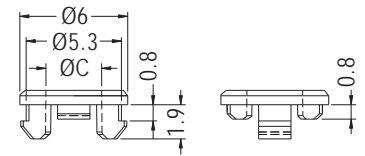

LED HOLDER

- ◆ MATERIAL: NYLON 66 (UL)
- ◆ FLAME CLASS: 94V-2/94V-0
- ◆ COLOR: BLACK
- ◆ UNIT: mm

CHASSIS Ø4.8
THICKNESS 0.8

PART NO	C	PACKAGE
LED3-23	3.0	2000

CHASSIS Ø5.3
THICKNESS 0.8

PART NO	C	PACKAGE
LED3-34	3.1	2000