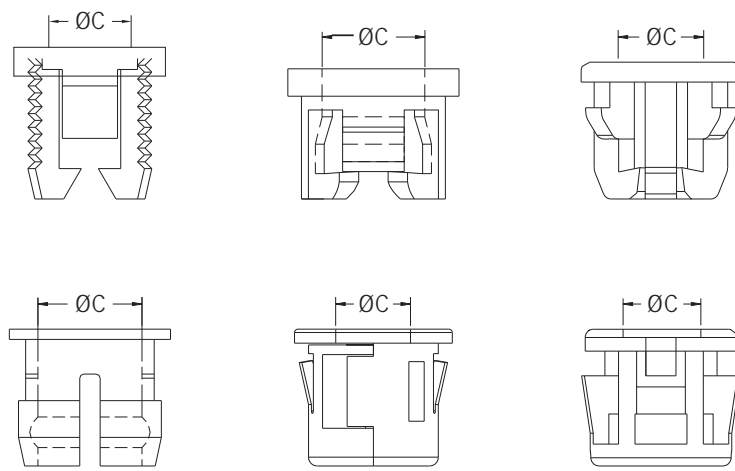

PLASTIC PARTS for PCB

LED SPACER SUPPORT
LED HOLDER / MASK
LIGHT PIPE

2

TOPTTEK[®]
HARDWARE ELECTRONIC MANUFACTURER

www.toptek-co.com

info@toptek-co.com

www.toptek-co.com

PART NO.	CHASSIS	THICKNESS	ØC	PAGE
LED3-29	Ø4.3	0.8	3.0	2-26
LED3-4	Ø4.5	0.8	3.0	2-25
LED3-6	Ø4.5	0.8	3.0	2-25
LED3-1	Ø4.5	0.8~1.2	3.1	2-25
LED3-8	Ø4.5	0.8~1.2	3.1	2-25
LED3-20	Ø4.5	1.0	3.0	2-26
LED3-7	Ø4.5	1.6	3.0	2-25
LED3-2	Ø4.5		3.0	2-25
LED3-23	Ø4.8	0.8	3.0	2-26
LED3-38	Ø5.0	0.8	2.8	2-28
LED3-22	Ø5.0	0.8	3.0	2-26
LED3-37	Ø5.0	0.8	3.0	2-28
LED3-31	Ø5.0	0.8	3.0	2-32
LED3-5	Ø5.0	1.0~1.1	3.0	2-25
LED3-17-0.6	Ø5.2	0.6	2.9	2-32
LED3-18	Ø5.2	0.8	2.9	2-31
LED3-28	Ø5.2	0.8	3.0	2-27
LED3-25	Ø5.2	0.8	3.0	2-31
LED3-40	Ø5.2	0.8~1.0	2.8	2-33
LED3-17	Ø5.2	0.8~1.0	2.9	2-32
LED3-35	Ø5.2	0.8~1.0	2.9	2-32
LED3-42	Ø5.2	0.8~1.0	2.95	2-33
LED3-30	Ø5.2	1.1	3.0	2-32
LED3-41	Ø5.2	1.2	2.8	2-33
LED3-24	Ø5.2	1.2	3.0	2-31
LED3-34	Ø5.3	0.8	3.1	2-26
LED5-11	Ø6.0	0.8~1.0	5.1	2-29
LED5-5	Ø6.0		5.1	2-27
LED5-13	Ø6.2	1.2~1.6	5.1	2-29