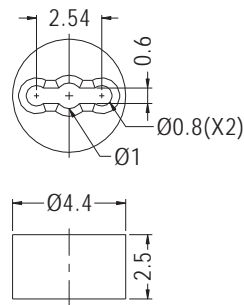

PART NO	PACKAGE
LEDBA-2.5	1000