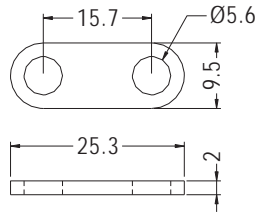

PART NO	PACKAGE
PUCP-1	1000