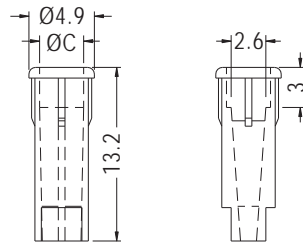

LED HOLDER

- MATERIAL: NYLON 66 (UL)
- FLAME CLASS: 94V-2/94V-0
- COLOR: BLACK
- UNIT: mm

CHASSIS Ø4.5

PART NO	C	PACKAGE
LED3-3	3.3	2000