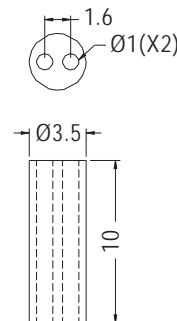

PART NO	PACKAGE
LEDBF-10	1000