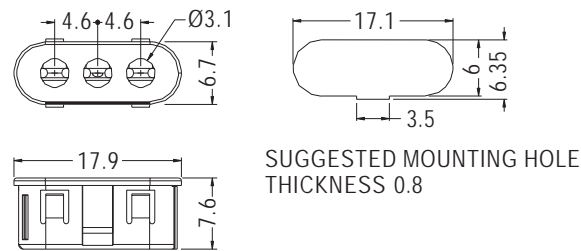

LED HOLDER

- MATERIAL: NYLON 66 (UL)
- FLAME CLASS: 94V-2/94V-0
- COLOR: BLACK
- UNIT: mm

PART NO	PACKAGE
LED3-14-3S	1000