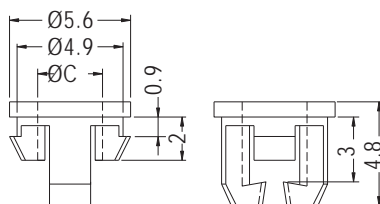

CHASSIS Ø5.0
THICKNESS 0.8

PART NO	C	PACKAGE
LED3-22	3.0	1000