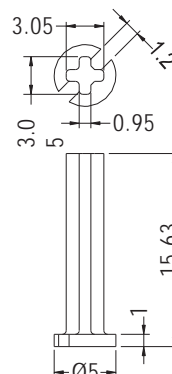

PART NO	PACKAGE
LEDXA-15.6	2000