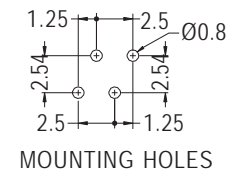

FOR LED54-2.5~LED54-5

PART NO	A	C	PACKAGE
LED54-2	2.0	6.0	2000
LED54-2.5	2.5		1000
LED54-3	3.0		
LED54-3.5	3.5		
LED54-4	4.0		
LED54-4.5	4.5		
LED54-5	5.0		
LED54-5.5	5.5		
LED54-6	6.0		
LED54-6.5	6.5		
LED54-7	7.0		
LED54-7.5	7.5		
LED54-8	8.0		
LED54-8.5	8.5		
LED54-9	9.0		
LED54-9.5	9.5		
LED54-10	10.0