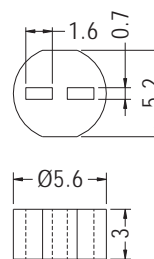

PART NO	PACKAGE
LEDBB-3	2000