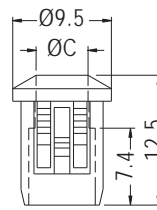

LED HOLDER

- MATERIAL: NYLON 66 (UL)
- FLAME CLASS: 94V-2/94V-0
- COLOR: BLACK
- UNIT: mm

CHASSIS Ø8.0
THICKNESS 1.2-3.0

PART NO	C	PACKAGE
LED5-3	4.9	1000