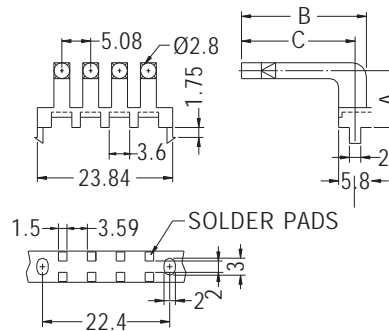

PCB LAYOUT.

PART NO	A	B	C	PACKAGE
LPE4-5-16	5.0	16.0	14.0	500
LPE4-5-19	5.0	19.0	17.0	
LPE4-5-22	5.0	22.0	20.0	
LPE4-10-16	10.0	16.0	14.0	
LPE4-10-19	10.0	19.0	17.0	
LPE4-10-22	10.0	22.0	20.0	
LPE4-15-16	15.0	16.0	14.0	
LPE4-15-19	15.0	19.0	17.0	
LPE4-15-22	15.0	22.0	20.0