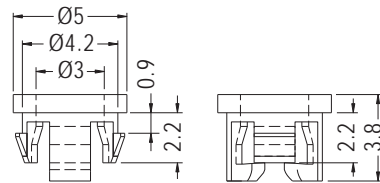

CHASSIS Ø4.3
THICKNESS 0.8

PART NO	PACKAGE
LED3-29	2000