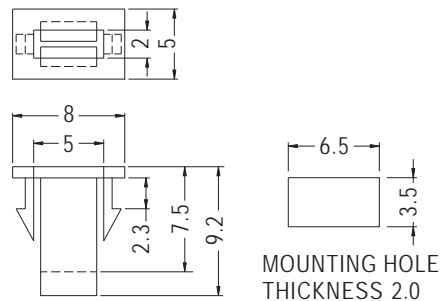

LED HOLDER

- MATERIAL: NYLON 66 (UL)
- FLAME CLASS: 94V-2/94V-0
- COLOR: NATURAL/BLACK/COMPUTER
- UNIT: mm