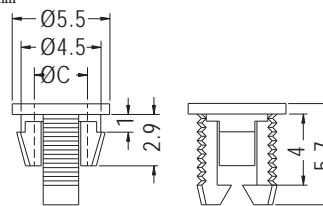

LED HOLDER

- MATERIAL: NYLON 66 (UL)
- FLAME CLASS: 94V-2/94V-0
- COLOR: BLACK
- UNIT: mm

CHASSIS Ø4.5
THICKNESS 0.8

PART NO	C	PACKAGE
LED3-4	3.0	2000