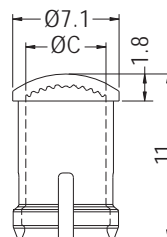

MOUNTING HOLE Ø6.4 ~ Ø6.45
THICKNESS 0.8 ~ 6.35

PART NO	C	PACKAGE
LC5-6	5.0	1000