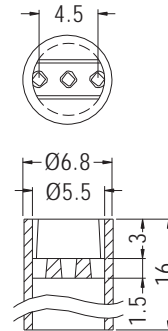

- MATERIAL:NYLON 66 (UL)
- FLAME CLASS:94V-2/94V-0
- COLOR:NATURAL/BLACK
- UNIT:mm

PART NO	PACKAGE
LEH3-16	2000