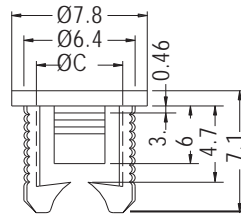

LED HOLDER

- MATERIAL:NYLON 66 (UL)
- FLAME CLASS:94V-2/94V-0
- COLOR:BLACK
- UNIT:mm

CHASSIS Ø6.5
THICKNESS 0.6-1.2

PART NO	C	PACKAGE
LED5-16S	5.0	2000