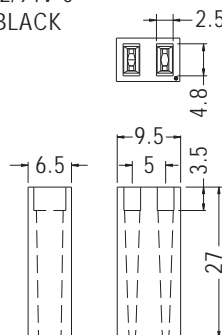

PART NO	PACKAGE
ELH2-27	500