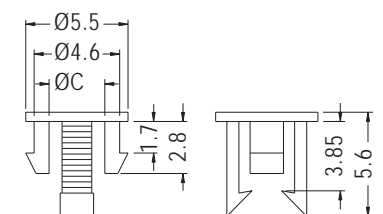

CHASSIS Ø4.5
THICKNESS 1.6

PART NO	C	PACKAGE
LED3-7	3.0	2000