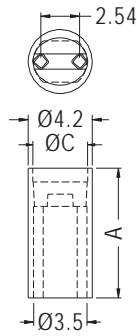

- MATERIAL: NYLON 66 (UL)
- FLAME CLASS: 94V-2/94V-0
- COLOR: NATURAL/BLACK
- UNIT: mm

PART NO	A	C	PACKAGE
LEDMU-8.5	8.5	3.6	1000
LEDMU-10	10.0		
LEDMU-15	15.0		
LEDMU-20	20.0