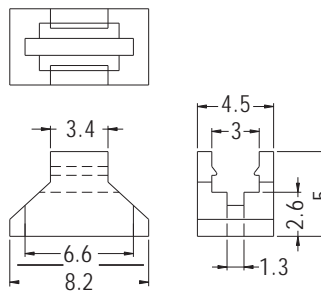

LED SPACER SUPPORT

- ◆ MATERIAL: NYLON 66 (UL)
- ◆ FLAME CLASS: 94V-2/94V-0
- ◆ COLOR: NATURAL/BLACK
- ◆ UNIT: mm

PART NO	PACKAGE
LEDP3-6.4	500

LED SPACER SUPPORT

- ◆ MATERIAL: NYLON 66 (UL)
- ◆ FLAME CLASS: 94V-2/94V-0
- ◆ COLOR: NATURAL/BLACK
- ◆ UNIT: mm