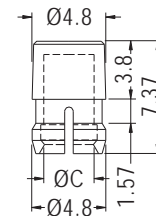

CHASSIS Ø4.4
THICKNESS 1.57-3.2

PART NO	C	PACKAGE
LC3-6	3.0	2000