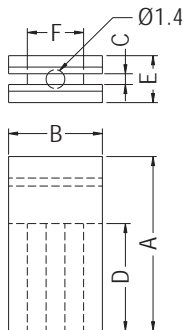

PART NO	A	B	C	D	E	F	PACKAGE
LED3X13-1	13.0	7.0	0.8	8.0	3.5	4.2	1000
LED3X16-1	16.0	6.0	0.9	11.5	3.9	4.3