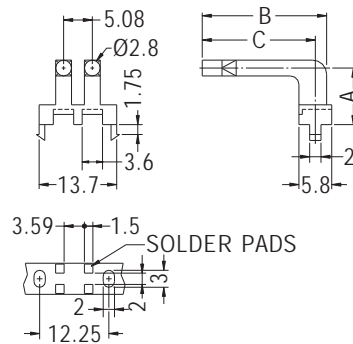

PCB LAYOUT.

PART NO	A	B	C	PACKAGE
LPE2-5-16	5.0	16.0	14.0	1000
LPE2-5-19	5.0	19.0	17.0	
LPE2-5-22	5.0	22.0	20.0	
LPE2-10-16	10.0	16.0	14.0	
LPE2-10-19	10.0	19.0	17.0	
LPE2-10-22	10.0	22.0	20.0	
LPE2-15-16	15.0	16.0	14.0	
LPE2-15-19	15.0	19.0	17.0	
LPE2-15-22	15.0	22.0	20.0	