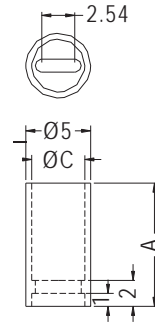

PARTNO	A	C	PACKAGE
LEDX3-1	9.5	4.1	1000
LEDX3-3	8.0