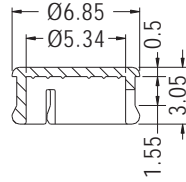

MOUNTING HOLE Ø6.35

PART NO	PACKAGE
LC5-3	1000