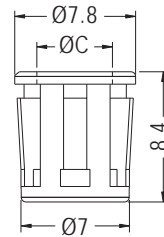

LED HOLDER

- MATERIAL: NYLON 66 (UL)
- FLAME CLASS: 94V-2/94V-0
- COLOR: BLACK
- UNIT: mm

CHASSIS Ø7.0
THICKNESS: F

PARTNO	C	F	PACKAGE
LED5-24	5.0	0.8~1.0	1000
LED5-24M	5.0	1.2	
LED5-24L	5.0	1.6