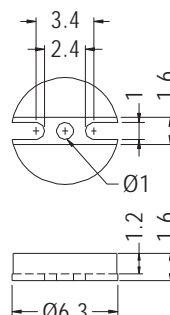

PART NO	PACKAGE
LEDBC-1.6	2000