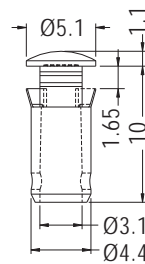

MOUNTING HOLE Ø4.5
THICKNESS 1.6

PART NO	PACKAGE
LEU-4	1000