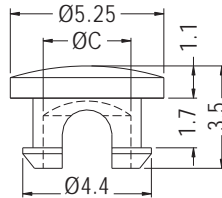

CHASSIS Ø3.6
THICKNESS 0.8-1.6

PART NO	C	PACKAGE
LC3-8	3.0	1000