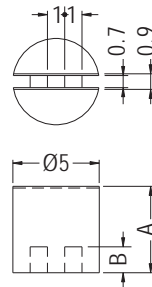

PARTNO	A	B	PACKAGE
LEDM-3	3.0	1.0	2000
LEDM-4	4.0	1.0	
LEDM-5	5.0	1.5	1000
LEDM-16	16.0	13.0