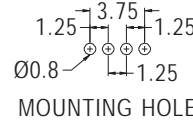

LED SPACER SUPPORT

- MATERIAL: NYLON 66 (UL)
- FLAME CLASS: 94V-2/94V-0
- COLOR: NATURAL/BLACK
- UNIT: mm

PART NO	A	C	PACKAGE
LEDMU-8.5	8.5	3.6	1000
LEDMU-10	10.0		
LEDMU-15	15.0		
LEDMU-20	20.0		

LED SPACER SUPPORT

- MATERIAL: NYLON 66 (UL)
- FLAME CLASS: 94V-2/94V-0
- COLOR: NATURAL/BLACK
- UNIT: mm

FOR LED54-2.5~LED54-5

PART NO	A	C	PACKAGE
LED54-2	2.0	6.0	2000
LED54-2.5	2.5		1000
LED54-3	3.0		
LED54-3.5	3.5		
LED54-4	4.0		
LED54-4.5	4.5		
LED54-5	5.0		
LED54-5.5	5.5		
LED54-6	6.0		
LED54-6.5	6.5		
LED54-7	7.0		
LED54-7.5	7.5		
LED54-8	8.0		
LED54-8.5	8.5		
LED54-9	9.0		
LED54-9.5	9.5		
LED54-10	10.0		

LED SPACER SUPPORT

- MATERIAL: NYLON 66 (UL)
- FLAME CLASS: 94V-2/94V-0
- COLOR: NATURAL/BLACK
- UNIT: mm

PART NO	PACKAGE
LD54-10.5	2000