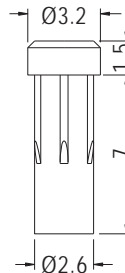

PLASTIC MOUNTING HOLE Ø2.8
METAL MOUNTING HOLE Ø3.0

PART NO	PACKAGE
LEM-88	2000