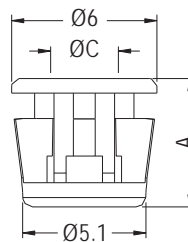

LED HOLDER

- MATERIAL: NYLON 66 (UL)
- FLAME CLASS: 94V-2/94V-0
- COLOR: BLACK
- UNIT: mm

MOUNTING HOLE Ø5.2
THICKNESS: F

PARTNO	A	C	F	PACKAGE
LED3-40	5.3	2.8	0.8~1.0	1000
LED3-41	5.3	2.8	1.2	
LED3-42	5.7	2.95	0.8~1.0