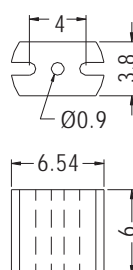

PART NO	PACKAGE
LEDSA-6	2000