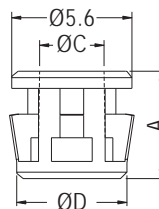

LED HOLDER

- ◆ MATERIAL: NYLON 66 (UL)
- ◆ FLAME CLASS: 94V-2/94V-0
- ◆ COLOR: BLACK
- ◆ UNIT: mm

CHASSIS Ø5.2
THICKNESS: F

PART NO	C	F	PACKAGE
LED3-17-0.6	2.9	0.6	1000

LED HOLDER

- ◆ MATERIAL: NYLON 66 (UL)
- ◆ FLAME CLASS: 94V-2/94V-0
- ◆ COLOR: BLACK
- ◆ UNIT: mm