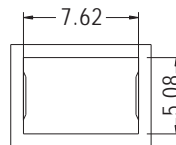

LED HOLDER COVER

- MATERIAL: NYLON 66 (UL)
- FLAME CLASS: 94V-2/94V-0
- COLOR: BLACK
- UNIT: mm

PARTNO	PACKAGE
LEQ-2T	1000