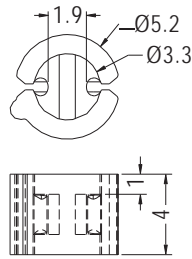

PART NO	PACKAGE
LEDHC-4	2000