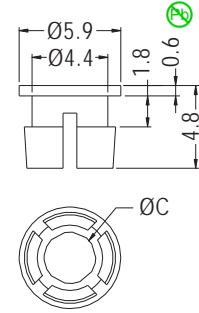

MOUNTING HOLE Ø4.5

PART NO	PACKAGE
LED3-1B	2000

PART NO	C	PACKAGE
LED3-2	3.0	2000