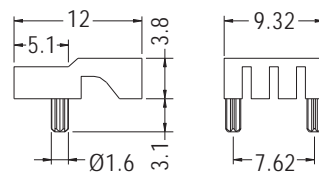

MOUNTING HOLE Ø1.5

PART NO	PACKAGE
LP-2	2000

- MATERIAL:PC (UL)
- FLAME CLASS:94V-2
- COLOR:BLACK
- UNIT:mm