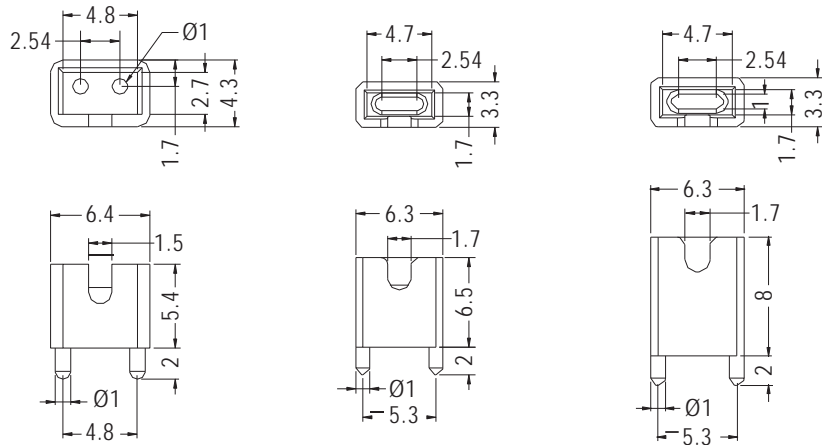

LED SPACER SUPPORT

- ◆ MATERIAL: NYLON 66 (UL)
- ◆ FLAME CLASS: 94V-2/94V-0
- ◆ COLOR: NATURAL/BLACK
- ◆ UNIT: mm

PART NO	PACKAGE
ELH2-27	500

LED SPACER SUPPORT

- ◆ MATERIAL: NYLON 66 (UL)
- ◆ FLAME CLASS: 94V-2/94V-0
- ◆ COLOR: BLACK
- ◆ UNIT: mm