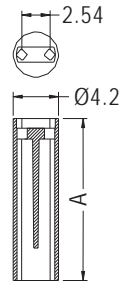

- MATERIAL: NYLON 66 (UL)
- FLAME CLASS: 94V-2/94V-0
- COLOR: NATURAL/BLACK
- UNIT: mm

PART NO	A	PACKAGE
LEDEW-5	5.0	1000
LEDEW-8.5	8.5	
LEDEW-15	15.0	
LEDEW-17	17.0	
LEDEW-17.5	17.5	

PART NO	PACKAGE
LEDSW-18.5	1000