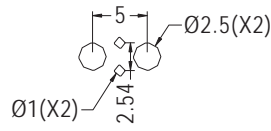

LED SPACER SUPPORT

- ◆ MATERIAL: NYLON 66 (UL)
- ◆ FLAME CLASS: 94V-2/94V-0
- ◆ COLOR: NATURAL/BLACK
- ◆ UNIT: mm

PART NO	PACKAGE
LD54-10.5	2000

LED HOLDER

- ◆ MATERIAL: NYLON 66 (UL)
- ◆ FLAME CLASS: 94V-2/94V-0
- ◆ COLOR: NATURAL/BLACK
- ◆ UNIT: mm