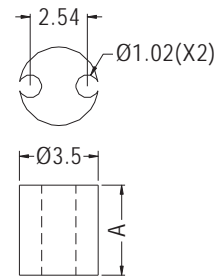

PART NO	A	PACKAGE
LEDG-4	4.0	2000