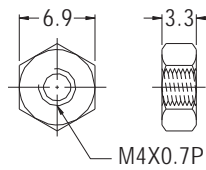

◆ M-4

(NUT)

PART NO	PART NO	PACKAGE
LEMA-2F	LEMA-2	1000
	TF-807	
	M-4