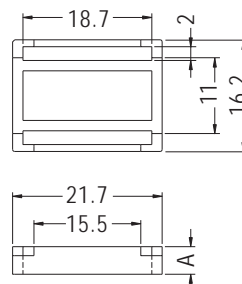

PART NO	A	PACKAGE
LEDSS-4	4.0	1000
LEDSS-5	5.0	
LEDSS-6	6.0	
LEDSS-7	7.0	
LEDSS-8	8.0