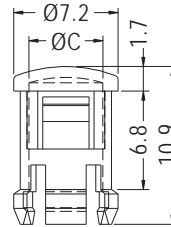

CHASSIS Ø6.4
THICKNESS 0.8

PART NO	C	PACKAGE
LC5-4	5.0	1000