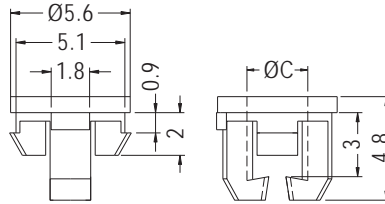

LED HOLDER

- ◆ MATERIAL: NYLON 66 (UL)
- ◆ FLAME CLASS: 94V-2/94V-0
- ◆ COLOR: BLACK
- ◆ UNIT: mm

CHASSIS Ø5.0
THICKNESS 0.8

PART NO	C	PACKAGE
LED3-22	3.0	1000

LED HOLDER

- ◆ MATERIAL: NYLON 66 (UL)
- ◆ FLAME CLASS: 94V-2/94V-0
- ◆ COLOR: BLACK
- ◆ UNIT: mm