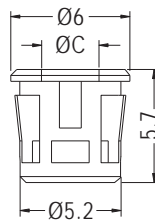

CHASSIS Ø5.2
THICKNESS: F

PART NO	C	F	PACKAGE
LED3-17-0.6	2.9	0.6	1000