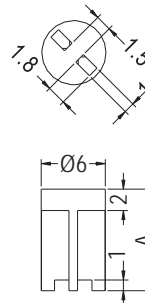

PARTNO	A	PACKAGE
LEDXV-9.5	9.5	2000
LEDXV-22.2	22.2