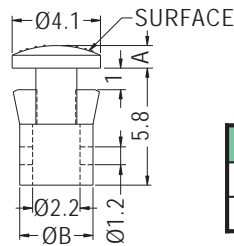

PART NO	A	B	SURFACE	PACKAGE
LEU-1	1.1	3.4	Bright	2000
LEU-2	1.05	3.35	Matte	

CHASSIS Ø3.5
THICKNESS 0.8~1.0