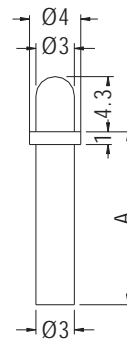

MOUNTING HOLE Ø3.0

PARTNO	A	PACKAGE
LEM-5	13.5	1000
LEM-5-57	57.0	500
LEM-93	8.7	1000