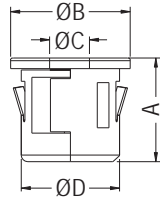

LED HOLDER

- MATERIAL: NYLON 66 (UL)
- FLAME CLASS: 94V-2/94V-0
- COLOR: BLACK
- UNIT: mm

CHASSIS: ØE
THICKNESS: F

PART NO	A	B	C	D	E	F	SUITABLE LED	PACKAGE
LED3-14	7.8	9.0	3.0	7.4	7.5	0.6~1.0	3PIN	1000
LED3-14M						1.0~1.2		
LED3-15	6.8	7.2	3.0	6.3	6.4	0.6~1.0	2PIN	
LED3-15M						1.0~1.2