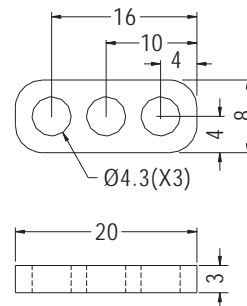

- MATERIAL: NYLON 66 (UL)
- FLAME CLASS: 94V-2/94V-0
- COLOR: NATURAL/BLACK
- UNIT: mm

PART NO	PACKAGE
LEDI3-3	1000