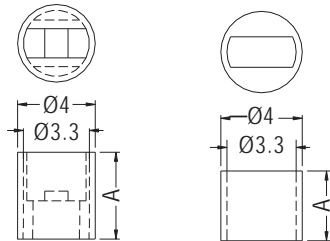

FOR LEDS-0.8-LEDS-3.5

PART NO	A	PACKAGE
LEDS-0.8	0.8	2000
LEDS-1	1.0	
LEDS-1.5	1.5	
LEDS-2	2.0	
LEDS-2.5	2.5	
LEDS-3	3.0	
LEDS-3.5	3.5	
LEDS-4	4.0	
LEDS-4.5	4.5	
LEDS-5	5.0	
LEDS-5.5	5.5	
LEDS-6	6.0	
LEDS-6.5	6.5	

PART NO	A	PACKAGE
LEDS-7	7.0	2000
LEDS-7.5	7.5	
LEDS-8	8.0	
LEDS-8.5	8.5	
LEDS-9	9.0	
LEDS-9.5	9.5	
LEDS-9.8	9.8	
LEDS-10	10.0	
LEDS-10.5	10.5	
LEDS-11	11.0	
LEDS-11.5	11.5	
LEDS-12	12.0	
LEDS-12.5	12.5	

PART NO	A	PACKAGE
LEDS-13	13.0	2000
LEDS-13.5	13.5	
LEDS-14	14.0	
LEDS-14.5	14.5	
LEDS-15	15.0	
LEDS-15.5	15.5	
LEDS-16	16.0	
LEDS-16.5	16.5	1000
LEDS-17	17.0	
LEDS-17.5	17.5	
LEDS-18	18.0	
LEDS-18.5	18.5	
LEDS-19	19.0	
LEDS-19.5	19.5	
LEDS-20	20.0	
LEDS-20.5	20.5	
LEDS-21	21.0	
LEDS-21.5	21.5	
LEDS-22	22.0	
LEDS-22.5	22.5	
LEDS-23	23.0	
LEDS-23.5	23.5	
LEDS-24	24.0