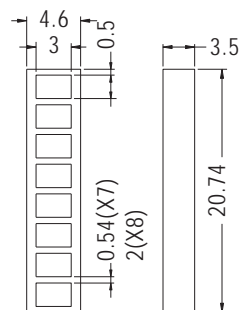

LED COVER

- MATERIAL: SILICON RUBBER
- COLOR: BLACK
- UNIT: mm

PARTNO	PACKAGE
TF-1298I	1000