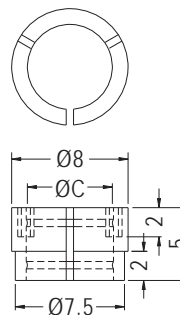

PART NO	C	PACKAGE
COC8-5	6.0	2000