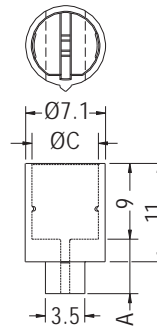

PART NO	A	C	PACKAGE
LEDZ5-2	2.0	5.9	2000
LEDZ5-3	3.0		
LEDZ5-4	4.0		
LEDZ5-5	5.0		
LEDZ5-6	6.0		
LEDZ5-7	7.0		
LEDZ5-8	8.0		
LEDZ5-9	9.0		
LEDZ5-10	10.0