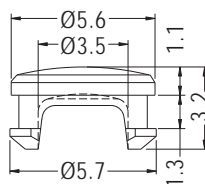

MOUNTING HOLE Ø5.0
THICKNESS 1.3

PART NO	PACKAGE
LC5-8	1000