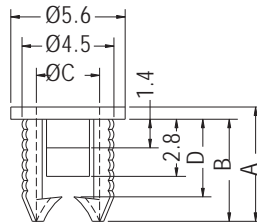

LED HOLDER

- MATERIAL: NYLON 66 (UL)
- FLAME CLASS: 94V-2/94V-0
- COLOR: BLACK
- UNIT: mm

CHASSIS Ø4.5
THICKNESS 0.8-1.2