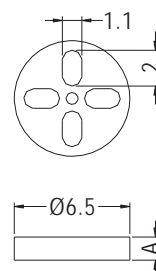

PART NO	A	PACKAGE
LEDAJ-1.3	1.3	2000
LEDAJ-7.9	7.9