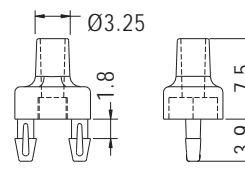

MOUNTING HOLES

PART NO	PACKAGE
PMR-3	2000