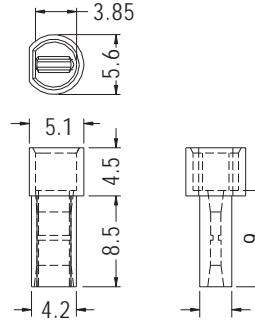

PART NO	PACKAGE
LEDZ3-9	2000