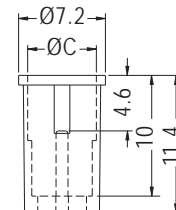

CHASSIS Ø8.0
THICKNESS 1.2-3.0

PART NO	C	PACKAGE
LED5-3	4.9	1000

LED HOLDER

- ◆ MATERIAL: NYLON 66 (UL)
- ◆ FLAME CLASS: 94V-2/94V-0
- ◆ COLOR: BLACK
- ◆ UNIT: mm

CHASSIS Ø6.35
THICKNESS 0.8-1.4

PART NO	C	PACKAGE
LED5-4	5.0	1000