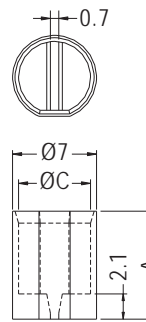

PART NO	A	C	PACKAGE
LEDX5-1	9.0	6.0	2000
LEDX5-2	12.5		1000