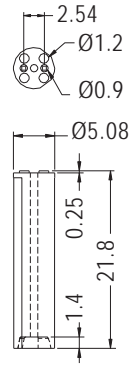

PART NO	PACKAGE
LEDAA-22	1000