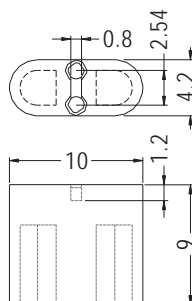

LED SPACER SUPPORT

- MATERIAL: NYLON 66 (UL)
- FLAME CLASS: 94V-2/94V-0
- COLOR: NATURAL/BLACK
- UNIT: mm

PART NO	PACKAGE
LEDMU-9	1000