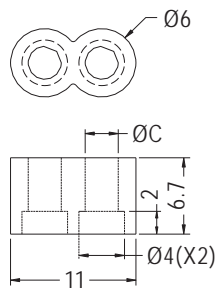

LED COVER

- ◆ MATERIAL: SILICON RUBBER
- ◆ COLOR: BLACK
- ◆ UNIT: mm

PARTNO	A	B	C	D	E	F	PACKAGE
TF-263I	5.8	4.0	2.6	4.8	5.3	1.9	1000
TF-444I	6.0	4.0	2.8	4.8	5.45	1.3	

LED COVER

- ◆ MATERIAL: SILICON RUBBER
- ◆ COLOR: BLACK
- ◆ UNIT: mm