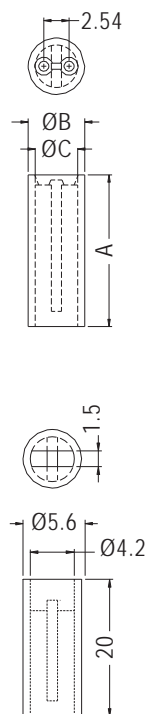

LED SPACER SUPPORT

- MATERIAL: NYLON 66 (UL)
- FLAME CLASS: 94V-2/94V-0
- COLOR: NATURAL/BLACK
- UNIT: mm

PART NO	A	B	C	PACKAGE		
LEDW-2	2.0	5.6	3.5	2000		
LEDW-5	5.0	5.0	3.6			
LEDW-7.5	7.5					
LEDW-9	9.0					
LEDW-12	12.0					
LEDW-15	15.0			5.6	4.2	1000
LEDW-16	16.0					
LEDW-17	17.0					
LEDW-18.5	18.5					
LEDW-19	19.0					
LEDW-21	21.0					
LEDW-21.5	21.5					
LEDW-22	22.0					
LEDW-23.5	23.5					

PART NO	PACKAGE
LEDW-20	1000