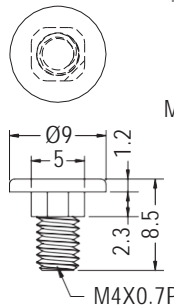

PART NO	PACKAGE
LEMA-3	1000

◆ LEMA-2

(LIGHT PIPE)