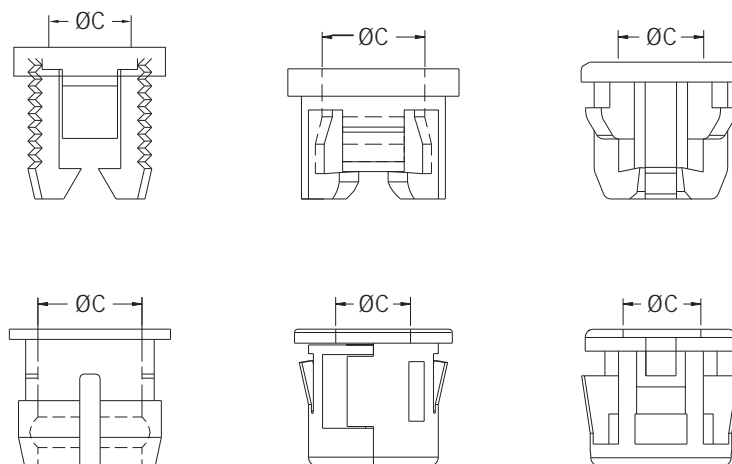

PLASTIC PARTS for PCB

LED SPACER SUPPORT
LED HOLDER / MASK
LIGHT PIPE

2

TOPTTEK[®]
HARDWARE ELECTRONIC MANUFACTURER

www.toptek-co.com

info@toptek-co.com

www.toptek-co.com

PART NO.	CHASSIS	THICKNESS	ØC	PAGE
LED3-29	Ø4.3	0.8	3.0	2-26
LED3-4	Ø4.5	0.8	3.0	2-25
LED3-6	Ø4.5	0.8	3.0	2-25
LED3-1	Ø4.5	0.8~1.2	3.1	2-25
LED3-8	Ø4.5	0.8~1.2	3.1	2-25
LED3-20	Ø4.5	1.0	3.0	2-26
LED3-7	Ø4.5	1.6	3.0	2-25
LED3-2	Ø4.5		3.0	2-25
LED3-23	Ø4.8	0.8	3.0	2-26
LED3-38	Ø5.0	0.8	2.8	2-28
LED3-22	Ø5.0	0.8	3.0	2-26
LED3-37	Ø5.0	0.8	3.0	2-28
LED3-31	Ø5.0	0.8	3.0	2-32
LED3-5	Ø5.0	1.0~1.1	3.0	2-25
LED3-17-0.6	Ø5.2	0.6	2.9	2-32
LED3-18	Ø5.2	0.8	2.9	2-31
LED3-28	Ø5.2	0.8	3.0	2-27
LED3-25	Ø5.2	0.8	3.0	2-31
LED3-40	Ø5.2	0.8~1.0	2.8	2-33
LED3-17	Ø5.2	0.8~1.0	2.9	2-32
LED3-35	Ø5.2	0.8~1.0	2.9	2-32
LED3-42	Ø5.2	0.8~1.0	2.95	2-33
LED3-30	Ø5.2	1.1	3.0	2-32
LED3-41	Ø5.2	1.2	2.8	2-33
LED3-24	Ø5.2	1.2	3.0	2-31
LED3-34	Ø5.3	0.8	3.1	2-26
LED5-11	Ø6.0	0.8~1.0	5.1	2-29
LED5-5	Ø6.0		5.1	2-27
LED5-13	Ø6.2	1.2~1.6	5.1	2-29