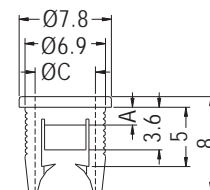

CHASSIS Ø7.0
THICKNESS: E

PART NO	C	PACKAGE
LED5-8	5.0	2000

PART NO	A	C	E	PACKAGE
LED5-9	1.5	5.1	0.8~1.4	1000
LED5-9S	1.0	5.1	0.8