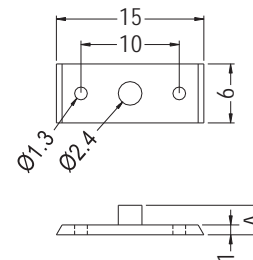

PART NO	PACKAGE
LEM-16	1000

PART NO	A	PACKAGE
LEM-9	3.0	1000
LEM-62	3.7