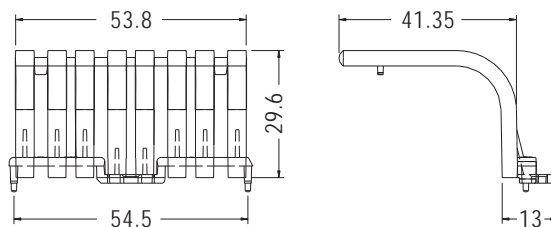

PART NO	A	B	PACKAGE
LPG-1	41.5	1.3	250
LPG-2	76.5	1.2	100

- ◆ MATERIAL: PC (UL)
- ◆ FLAME CLASS: 94V-0
- ◆ COLOR: TRANSPARENT
- ◆ UNIT: mm

PART NO	PACKAGE
LPG-3	250

LIGHT PIPE

- ◆ MATERIAL: PC (UL)
- ◆ FLAME CLASS: 94V-0
- ◆ COLOR: TRANSPARENT
- ◆ UNIT: mm