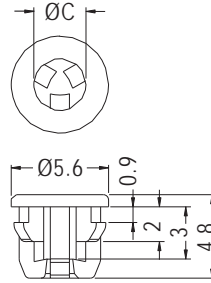

CHASSIS Ø6.0

PART NO	C	PACKAGE
LED5-5	5.1	2000

PART NO	PACKAGE
LED5-5T	2000

LED HOLDER

- ◆ MATERIAL: NYLON 66 (UL)
- ◆ FLAME CLASS: 94V-2/94V-0
- ◆ COLOR: BLACK
- ◆ UNIT: mm

MOUNTING HOLE Ø5.0
CHASSIS THICKNESS 0.8