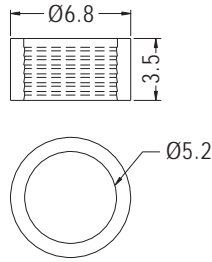

MOUNTING HOLE Ø4.5

PART NO	PACKAGE
LED3-1B	2000

PART NO	C	PACKAGE
LED3-2	3.0	2000