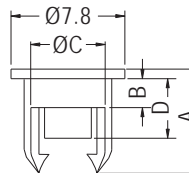

LED HOLDER

- MATERIAL: NYLON 66 (UL)
- FLAME CLASS: 94V-2/94V-0
- COLOR: BLACK
- UNIT: mm

CHASSIS: ØE
THICKNESS: F

PARTNO	A	B	C	D	E	F	PACKAGE
LED5-11	6.3	1.1	5.1	3.3	6.0	0.8~1.0	2000
LED5-13	6.9	1.8	5.1	3.9	6.2	1.2~1.6