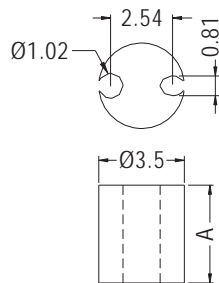

PART NO	A	PACKAGE
LEDG-3	3.0	2000
LEDG-10	10.1