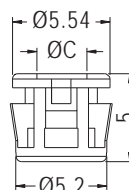

MOUNTING HOLE
THICKNESS 0.8

PART NO	C	PACKAGE
LED3-25	3.0	1000