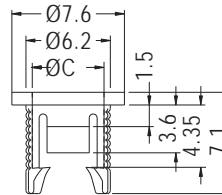

CHASSIS Ø6.4

PART NO	C	PACKAGE
LED5-1	5.0	2000