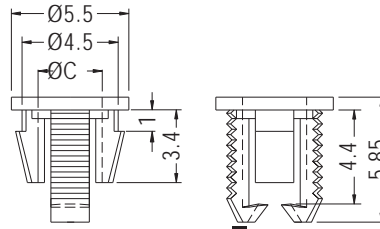

CHASSIS Ø4.5
THICKNESS 0.8

PART NO	C	PACKAGE
LED3-4	3.0	2000

CHASSIS Ø4.5
THICKNESS 0.8

PART NO	C	PACKAGE
LED3-6	3.0	2000

CHASSIS Ø4.5
THICKNESS 1.6

PART NO	C	PACKAGE
LED3-7	3.0	2000

LED HOLDER

- ◆ MATERIAL: NYLON 66 (UL)
- ◆ FLAME CLASS: 94V-2/94V-0
- ◆ COLOR: BLACK
- ◆ UNIT: mm