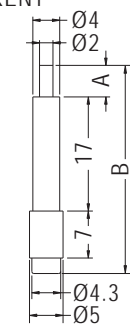

PART NO	A	B	PACKAGE
LEM-99	4.7	31.0	1000
LEM-115	1.7	28.0	

PART NO	PACKAGE
LEM-110	1000