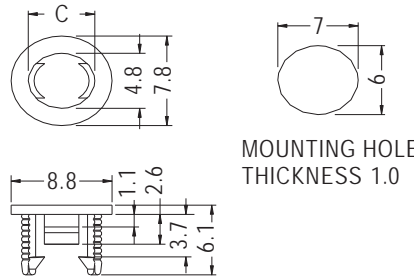

MOUNTING HOLE THICKNESS 1.0

PART NO	C	PACKAGE
LED5-6	5.8	2000