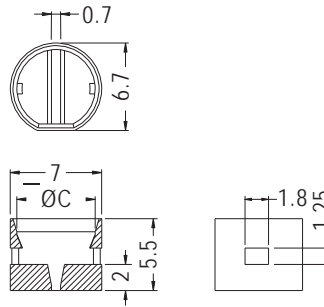

PART NO	C	PACKAGE
LEDF-2	6.0	2000