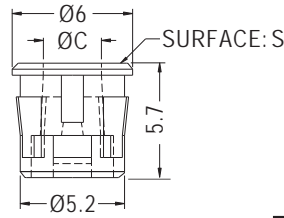

CHASSIS Ø5.2
THICKNESS: F

PART NO	C	F	S	PACKAGE
LED3-17	2.9	0.8-1.0	Matte	1000
LED3-35	2.9	0.8-1.0	Glossy