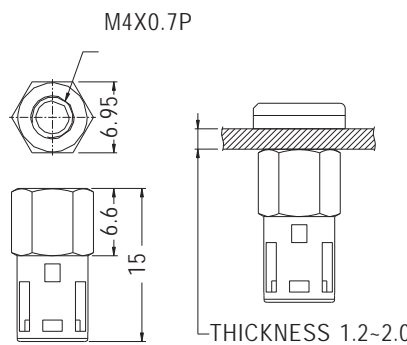

LED HOLDER

- MATERIAL:NYLON 66 (UL)
- FLAME CLASS:94V-2/94V-0
- COLOR:NATURAL/BLACK
- UNIT:mm

PART NO	PACKAGE
LEMA-3	1000

PART NO	PART NO	PACKAGE
LEMA-3F	LEMA-2	1000
	LEMA-3	
	TF-807