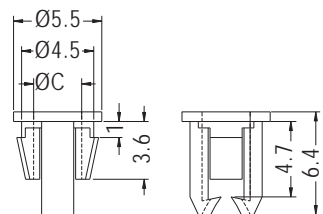

CHASSIS Ø4.5
THICKNESS 0.8

PART NO	C	PACKAGE
LED3-6	3.0	2000