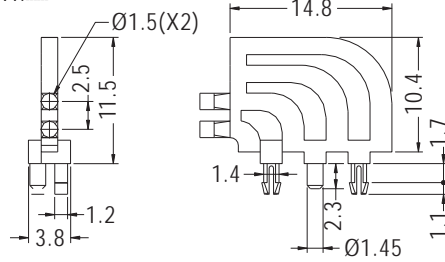

- MATERIAL:PC (UL)
- FLAME CLASS:94V-0
- COLOR:TRANSPARENT
- UNIT:mm

MOUNTING HOLES THICKNESS 1.6

PART NO	PACKAGE
LPED2-1	1000