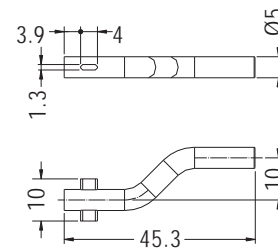

PART NO	A	B	PACKAGE
LPG-1	41.5	1.3	250
LPG-2	76.5	1.2	100

- ◆ MATERIAL: PC (UL)
- ◆ FLAME CLASS: 94V-0
- ◆ COLOR: TRANSPARENT
- ◆ UNIT: mm

PART NO	PACKAGE
LPG-3	250

LIGHT PIPE

- ◆ MATERIAL: PC (UL)
- ◆ FLAME CLASS: 94V-0
- ◆ COLOR: TRANSPARENT
- ◆ UNIT: mm