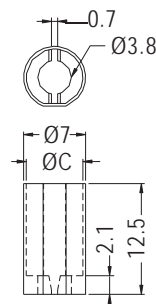

- MATERIAL: NYLON 66 (UL)
- FLAME CLASS: 94V-2/94V-0
- COLOR: NATURAL/BLACK
- UNIT: mm