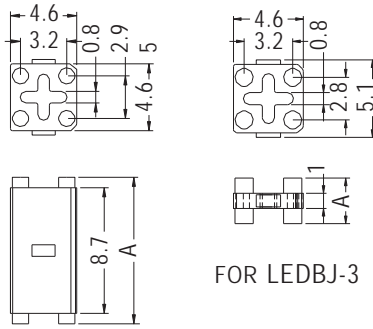

PART NO	PACKAGE
LED4X7	2000

LED SPACER SUPPORT

- ◆ MATERIAL: NYLON 66 (UL)
- ◆ FLAME CLASS: 94V-2/94V-0
- ◆ COLOR: NATURAL/BLACK
- ◆ UNIT: mm

PART NO	PACKAGE
LED-208	2000

LED SPACER SUPPORT

- ◆ MATERIAL: NYLON 66 (UL)
- ◆ FLAME CLASS: 94V-2/94V-0
- ◆ COLOR: NATURAL/BLACK
- ◆ UNIT: mm