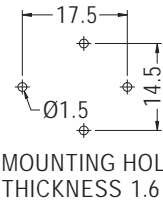

- MATERIAL: NYLON 66 (UL)
- FLAME CLASS: 94V-2/94V-0
- COLOR: BLACK
- UNIT: mm

PART NO	PACKAGE
PMR-6	2000