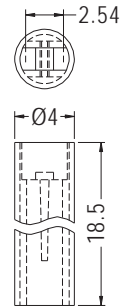

- MATERIAL: NYLON 66 (UL)
- FLAME CLASS: 94V-2/94V-0
- COLOR: NATURAL/BLACK
- UNIT: mm

PART NO	A	PACKAGE
LEDEW-5	5.0	1000
LEDEW-8.5	8.5	
LEDEW-15	15.0	
LEDEW-17	17.0	
LEDEW-17.5	17.5	

PART NO	PACKAGE
LEDSW-18.5	1000