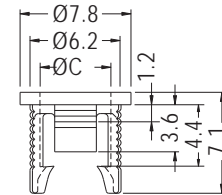

LED HOLDER

- ◆ MATERIAL: NYLON 66 (UL)
- ◆ FLAME CLASS: 94V-2/94V-0
- ◆ COLOR: BLACK
- ◆ UNIT: mm

CHASSIS Ø6.4

PART NO	C	PACKAGE
LED5-1	5.0	2000

CHASSIS Ø6.4

PART NO	C	PACKAGE
LED5-1S	5.0	2000

LED HOLDER

- ◆ MATERIAL: NYLON 66 (UL)
- ◆ FLAME CLASS: 94V-2/94V-0
- ◆ COLOR: BLACK
- ◆ UNIT: mm