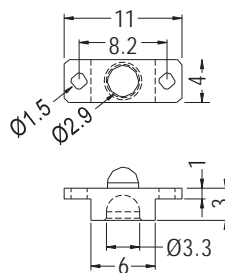

PART NO	PACKAGE
LEM-36	1000