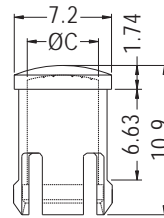

CHASSIS Ø6.4-Ø6.45
THICKNESS 0.8-6.35

PART NO	C	PACKAGE
LC5-5	5.0	2000