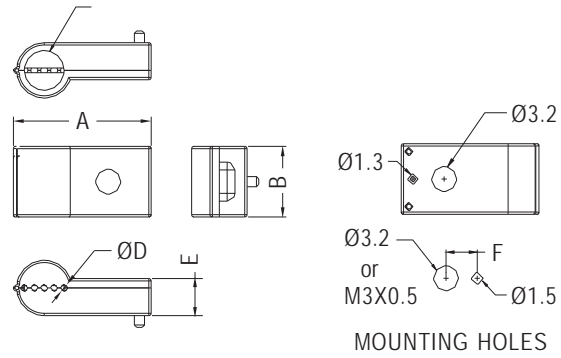

LED HOLDER

- MATERIAL: NYLON 66 (UL)
- FLAME CLASS: 94V-2/94V-0
- COLOR: BLACK
- UNIT: mm

PART NO	A	B	C	D	E	F	適用於有帽緣的	PACKAGE
LEKHD-1	17.65	9.05	5.1	0.9	4.75	4.0	Ø5 LED	1000
LEKHD-2	14.05	6.0	3.1	0.88	4.25	3.0	Ø3 LED