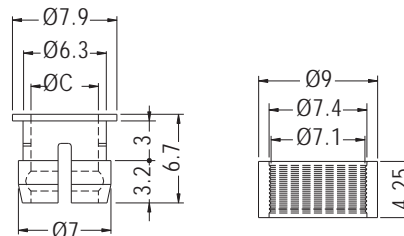

FOR LED5-2A
CHASSIS Ø6.4
THICKNESS 3.0

FOR LED5-2B

PART NO	C	PACKAGE
LED5-2	5.1	1000