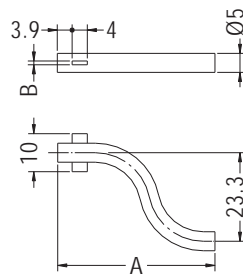

PART NO	A	B	PACKAGE
LPG-1	41.5	1.3	250
LPG-2	76.5	1.2	100

- ◆ MATERIAL: PC (UL)
- ◆ FLAME CLASS: 94V-0
- ◆ COLOR: TRANSPARENT
- ◆ UNIT: mm

PART NO	PACKAGE
LPG-3	250

LIGHT PIPE

- ◆ MATERIAL: PC (UL)
- ◆ FLAME CLASS: 94V-0
- ◆ COLOR: TRANSPARENT
- ◆ UNIT: mm