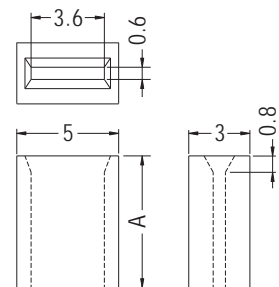

PART NO	A	PACKAGE
LEDJ-4	4.0	2000
LEDJ-4.5	4.5	

PART NO	A	PACKAGE
LEDJ-7.5	7.5	2000
LEDJ-8	8.0	
LEDJ-8.5	8.5