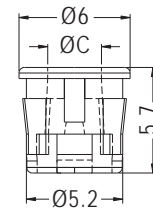

CHASSIS Ø5.2
THICKNESS: F

PART NO	C	F	PACKAGE
LED3-16	3.0	0.6~1.0	1000
LED3-16M	3.0	1.0~1.2	

PART NO	C	F	PACKAGE
LED3-18	2.9	0.8	1000
LED3-24	3.0	1.2