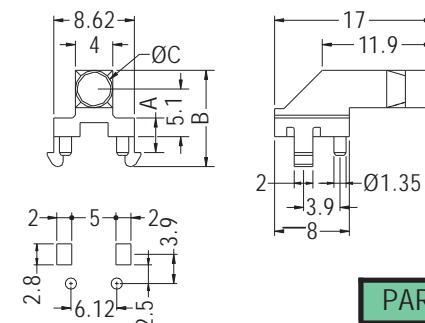

LIGHT PIPE

- MATERIAL:PC (UL)
- FLAME CLASS:94V-0
- COLOR:TRANSPARENT
- UNIT:mm

MOUNTING HOLES

PART NO	A	B	C	PACKAGE
LPF1-517	3.7	10.3	4.0	2000
LPF1-518	4.1	10.7	2.6