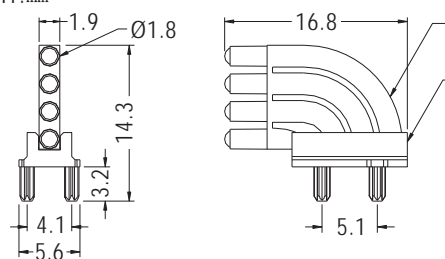

- MATERIAL:PC (UL)
- HOLDER MATERIAL:NYLON 66 (UL)
- FLAME CLASS:94V-0
- COLOR:TRANSPARENT
- HOLDER COLOR:BLACK
- UNIT:mm

LIGHT PIPE: LP-3
LED HOLDER: LPH-3

MOUNTING HOLES

PART NO	PACKAGE
LP-3V0F	1000