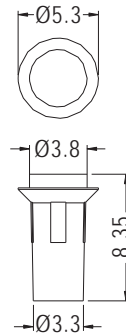

MOUNTING HOLE Ø3.5

PART NO	PACKAGE
LEM-221	1000

2