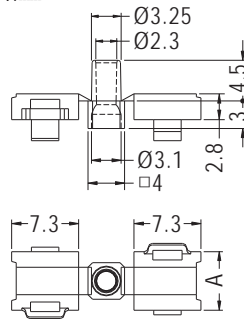

- MATERIAL: NYLON 66 (UL)
- FLAME CLASS: 94V-2/94V-0
- COLOR: BLACK
- UNIT: mm

PART NO	A	PACKAGE
PMR-1	6.4	2000
PMR-2	7.86