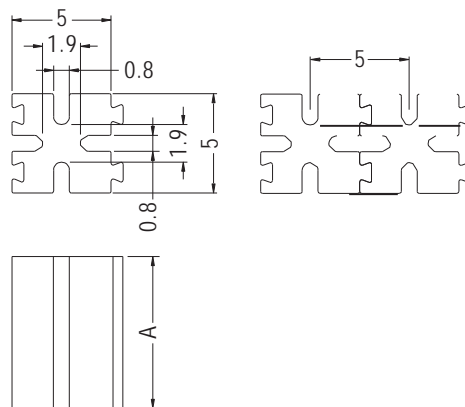

PART NO	A	PACKAGE
LEDP-3	3.0	2000
LEDP-4	4.0	
LEDP-5	5.0	
LEDP-6	6.0	
LEDP-7	7.0	
LEDP-8	8.0	
LEDP-9	9.0	
LEDP-9.5	9.5	
LEDP-10	10.0	
LEDP-11	11.0	
LEDP-12	12.0	
LEDP-13	13.0	
LEDP-14	14.0	
LEDP-15	15.0	
LEDP-16	16.0	
LEDP-17	17.0	
LEDP-18	18.0	
LEDP-19	19.0	
LEDP-20	20.0