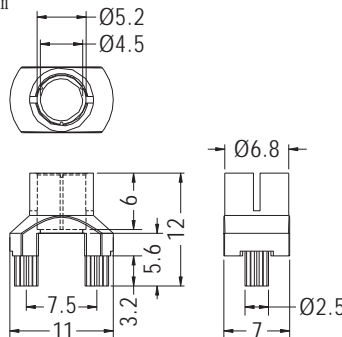

PART NO	PACKAGE
PMR-7	1000

LED HOLDER

- ◆ MATERIAL: NYLON 66 (UL)
- ◆ FLAME CLASS: 94V-2/94V-0
- ◆ COLOR: BLACK
- ◆ UNIT: mm

PART NO	PACKAGE
PMR-8	1000