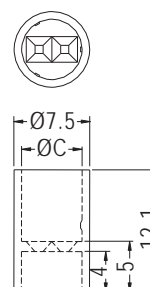

- MATERIAL: NYLON 66 (UL)
- FLAME CLASS: 94V-2/94V-0
- COLOR: NATURAL/BLACK
- UNIT: mm