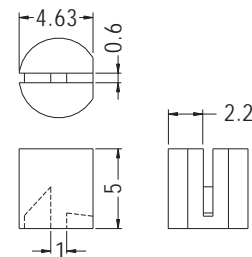

PARTNO	PACKAGE
LEDQ-5	2000