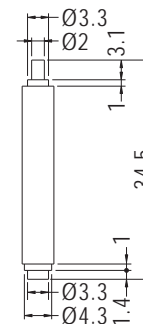

PART NO	A	B	PACKAGE
LEM-99	4.7	31.0	1000
LEM-115	1.7	28.0	

PART NO	PACKAGE
LEM-110	1000