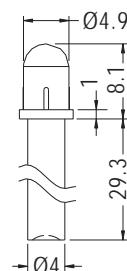

MOUNTING HOLE Ø4.95

PARTNO	PACKAGE
EMP5-29.3	1000