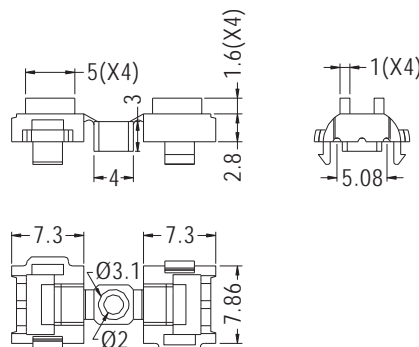

PART NO	PACKAGE
PMR-7	1000

LED HOLDER

- ◆ MATERIAL: NYLON 66 (UL)
- ◆ FLAME CLASS: 94V-2/94V-0
- ◆ COLOR: BLACK
- ◆ UNIT: mm

PART NO	PACKAGE
PMR-8	1000