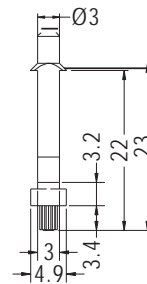

MOUNTING HOLES

PART NO	PACKAGE
LEM-69	500