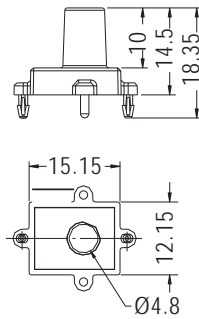

- MATERIAL: NYLON 66 (UL)
- FLAME CLASS: 94V-2/94V-0
- COLOR: BLACK
- UNIT: mm

PART NO	PACKAGE
PMR-6	2000