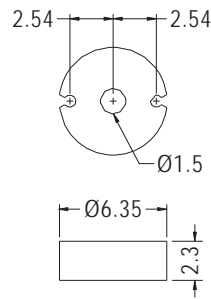

PART NO	PACKAGE
LEDHB-2.3	2000