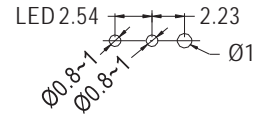

- MATERIAL: NYLON 66 (UL)
- FLAME CLASS: 94V-2/94V-0
- COLOR: NATURAL/BLACK
- UNIT: mm

MOUNTING HOLES