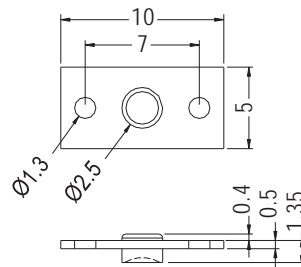

PART NO	PACKAGE
LEM-16	1000

PART NO	A	PACKAGE
LEM-9	3.0	1000
LEM-62	3.7