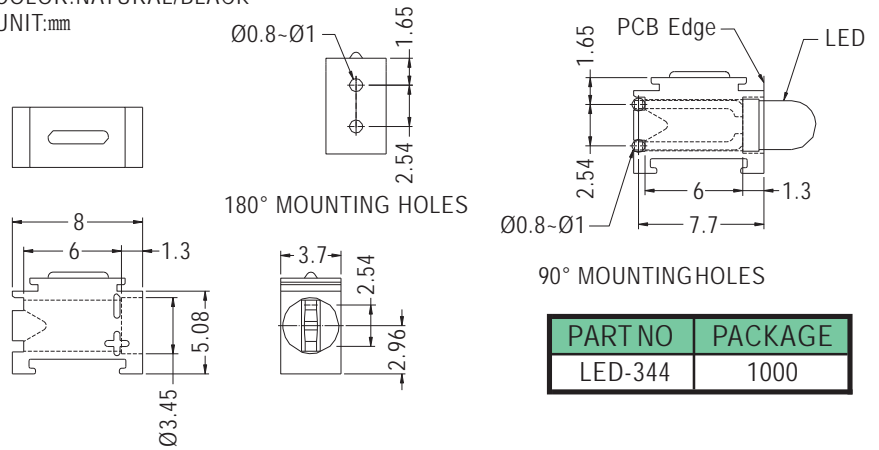

PART NO	PACKAGE
LED-344	1000

LED SPACER SUPPORT