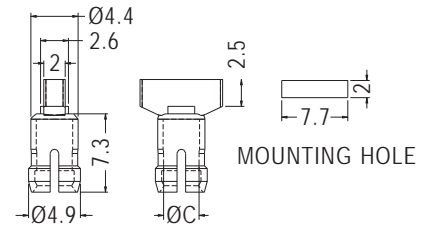

CHASSIS Ø4.4
THICKNESS 1.57-3.2

PART NO	C	PACKAGE
★ LC3-12	3.3	1000