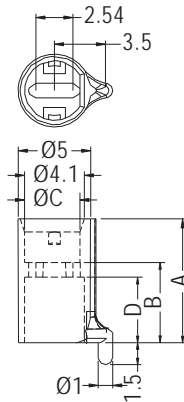

- MATERIAL: NYLON 66 (UL)
- FLAME CLASS: 94V-2/94V-0
- COLOR: NATURAL/BLACK
- UNIT: mm

PART NO	A	B	C	D	PACKAGE
LEDXK3-4.5	6.9	4.5	3.8	3.5	1000
LEDXK3-5.5	8.5	5.5	3.8	4.5