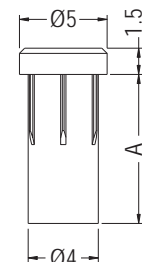

MOUNTING HOLE Ø4.3

PART NO	A	PACKAGE
LEM-196	4.0	1000
LEM-197	8.5