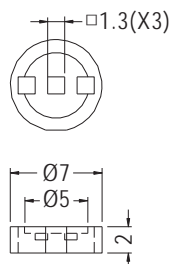

PART NO	PACKAGE
LEDU-2	2000