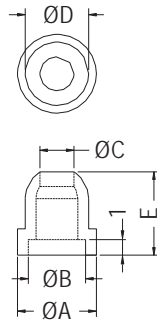

LELG-1A
MOUNTING HOLE Ø6.4

LELG-1B

PARTNO	C	PACKAGE
LELG-1F	3.0	2000

LED COVER

- ◆ MATERIAL: SILICON RUBBER
- ◆ COLOR: BLACK
- ◆ UNIT: mm

PARTNO	A	B	C	D	E	PACKAGE
LEDMK-3I	5.1	3.7	2.2	4.1	5.4	2000
LEDMK-5I	7.1	5.7	4.0	6.1	8.55	