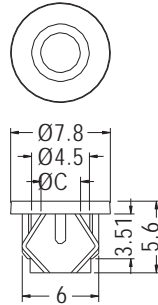

MOUNTING HOLE Ø6.35

PART NO	C	PACKAGE
LED3-19	3.1	1000