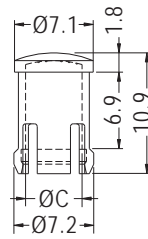

CHASSIS Ø6.4
THICKNESS 0.8-6.35

PART NO	C	PACKAGE
LC5-1	5.1	1000