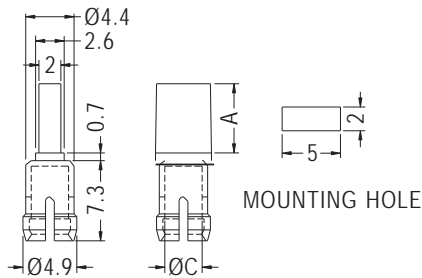

LENS CAP

- MATERIAL:PC (UL)
- FLAME CLASS:94V-2
- COLOR:TRANSPARENT
- UNIT:mm

CHASSIS Ø4.4
THICKNESS 1.57-3.2

PART NO	A	C	PACKAGE
LC3-2	6.3	3.4	1000
LC3-7	2.5	3.4