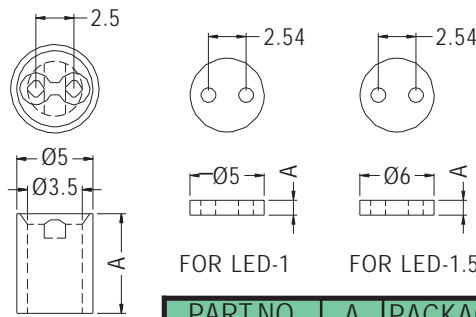

LED SPACER SUPPORT

- MATERIAL: NYLON 66 (UL)
- FLAME CLASS: 94V-2/94V-0
- COLOR: NATURAL/BLACK
- UNIT: mm

PART NO	A	PACKAGE
LED-1	1.0	2000
LED-1.5	1.5	
LED-1.5L	1.5	
LED-2	2.0	
LED-2.5	2.5	
LED-3	3.0	
LED-3.5	3.5	
LED-4	4.0	
LED-4.5	4.5	
LED-5	5.0	
LED-5.5	5.5	
LED-6	6.0	
LED-6.5	6.5	
LED-6.8	6.8	
LED-7	7.0	
LED-7.5	7.5	

PART NO	A	PACKAGE
LED-8	8.0	2000
LED-8.5	8.5	
LED-8.8	8.8	
LED-9	9.0	
LED-9.5	9.5	
LED-10	10.0	
LED-10S	10.0	
LED-10.5	10.5	
LED-11	11.0	
LED-11.5	11.5	
LED-12	12.0	
LED-12.5	12.5	
LED-13	13.0	
LED-13.5	13.5	
LED-14	14.0	1000
LED-14.5	14.5	
LED-15	15.0	
LED-15.5	15.5	

PART NO	A	PACKAGE
LED-16	16.0	1000
LED-16.5	16.5	
LED-17	17.0	
LED-17.5	17.5	
LED-17.7	17.7	
LED-18	18.0	
LED-18.5	18.5	
LED-19	19.0	
LED-19.5	19.5	
LED-20	20.0	
LED-20.5	20.5	
LED-21	21.0	
LED-21.5	21.5	
LED-22	22.0	
LED-22.5	22.5	
LED-23	23.0	
LED-23.5	23.5	
LED-24	24.0	
LED-28	28.0