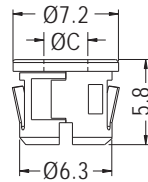

LED HOLDER

- ◆ MATERIAL: NYLON 66 (UL)
- ◆ FLAME CLASS: 94V-2/94V-0
- ◆ COLOR: BLACK
- ◆ UNIT: mm

CHASSIS Ø6.35-Ø6.4
THICKNESS 0.8

PART NO	C	PACKAGE
LED3-33	3.0	1000

LED HOLDER

- ◆ MATERIAL: NYLON 66 (UL)
- ◆ FLAME CLASS: 94V-2/94V-0
- ◆ COLOR: BLACK
- ◆ UNIT: mm