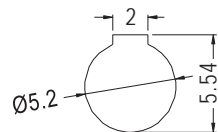

MOUNTING HOLE
THICKNESS 0.8

PART NO	C	PACKAGE
LED3-25	3.0	1000