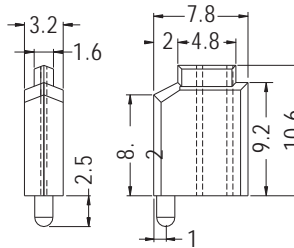

PART NO	PACKAGE
LEDR-1	1000

LED SPACER SUPPORT