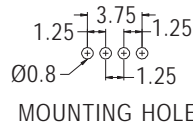

- MATERIAL: NYLON 66 (UL)
- FLAME CLASS: 94V-2/94V-0
- COLOR: NATURAL/BLACK
- UNIT: mm

FOR LED54-2.5~LED54-5

PART NO	A	C	PACKAGE
LED54-2	2.0	6.0	2000
LED54-2.5	2.5		1000
LED54-3	3.0		
LED54-3.5	3.5		
LED54-4	4.0		
LED54-4.5	4.5		
LED54-5	5.0		
LED54-5.5	5.5		
LED54-6	6.0		
LED54-6.5	6.5		
LED54-7	7.0		
LED54-7.5	7.5		
LED54-8	8.0		
LED54-8.5	8.5		
LED54-9	9.0		
LED54-9.5	9.5		
LED54-10	10.0