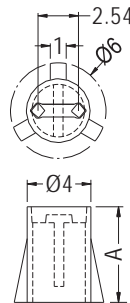

PARTNO	A	PACKAGE
LEDO-6	6.0	2000
LEDO-9.5	9.5	
LEDO-15.5	15.5	1000