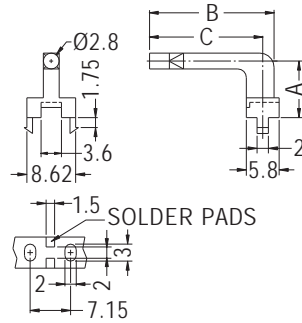

PCB LAYOUT.

PARTNO	A	B	C	PACKAGE
LPE1-5-16	5.0	16.0	14.0	1000
LPE1-5-19	5.0	19.0	17.0	
LPE1-5-22	5.0	22.0	20.0	
LPE1-10-16	10.0	16.0	14.0	
LPE1-10-19	10.0	19.0	17.0	
LPE1-10-22	10.0	22.0	20.0	
LPE1-10-26	10.0	27.0	25.0	
LPE1-15-16	15.0	16.0	14.0	
LPE1-15-19	15.0	19.0	17.0	
LPE1-15-22	15.0	22.0	20.0