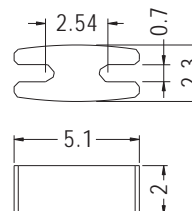

- ◆ MATERIAL: NYLON 66 (UL)
- ◆ FLAME CLASS: 94V-2/94V-0
- ◆ COLOR: NATURAL/BLACK
- ◆ UNIT: mm

PART NO	PACKAGE
LEDBF-10	1000

LED SPACER SUPPORT

- ◆ MATERIAL: NYLON 66 (UL)
- ◆ FLAME CLASS: 94V-2/94V-0
- ◆ COLOR: NATURAL/BLACK
- ◆ UNIT: mm