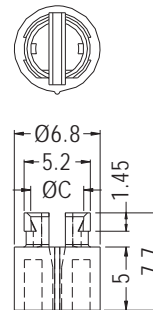

LED SPACER SUPPORT

- ◆ MATERIAL: NYLON 66 (UL)
- ◆ FLAME CLASS: 94V-2/94V-0
- ◆ COLOR: NATURAL/BLACK
- ◆ UNIT: mm

PART NO	C	PACKAGE
LEDF-2	6.0	2000

LED SPACER SUPPORT

- ◆ MATERIAL: NYLON 66 (UL)
- ◆ FLAME CLASS: 94V-2/94V-0
- ◆ COLOR: NATURAL/BLACK
- ◆ UNIT: mm

PART NO	C	PACKAGE
LEDF-3	4.2	2000

LED SPACER SUPPORT

- ◆ MATERIAL: NYLON 66 (UL)
- ◆ FLAME CLASS: 94V-2/94V-0
- ◆ COLOR: NATURAL/BLACK
- ◆ UNIT: mm

PART NO	C	PACKAGE
COC8-5	6.0	2000

LED SPACER SUPPORT

- ◆ MATERIAL: NYLON 66 (UL)
- ◆ FLAME CLASS: 94V-2/94V-0
- ◆ COLOR: NATURAL/BLACK
- ◆ UNIT: mm