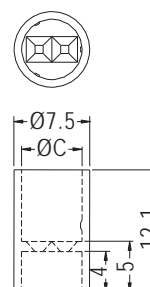

PART NO	C	PACKAGE
LEDF-3	4.2	2000

LED SPACER SUPPORT

- ◆ MATERIAL: NYLON 66 (UL)
- ◆ FLAME CLASS: 94V-2/94V-0
- ◆ COLOR: NATURAL/BLACK
- ◆ UNIT: mm

PART NO	C	PACKAGE
COC8-5	6.0	2000

LED SPACER SUPPORT

- ◆ MATERIAL: NYLON 66 (UL)
- ◆ FLAME CLASS: 94V-2/94V-0
- ◆ COLOR: NATURAL/BLACK
- ◆ UNIT: mm