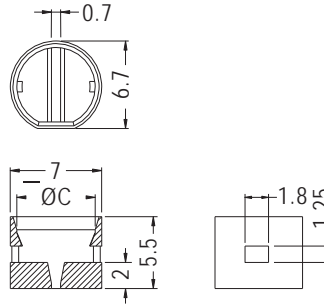

LED SPACER SUPPORT

- ◆ MATERIAL: NYLON 66 (UL)
- ◆ FLAME CLASS: 94V-2/94V-0
- ◆ COLOR: NATURAL/BLACK
- ◆ UNIT: mm

PART NO	C	PACKAGE
LEDF-2	6.0	2000

LED SPACER SUPPORT

- ◆ MATERIAL: NYLON 66 (UL)
- ◆ FLAME CLASS: 94V-2/94V-0
- ◆ COLOR: NATURAL/BLACK
- ◆ UNIT: mm

PART NO	C	PACKAGE
LEDF-3	4.2	2000

LED SPACER SUPPORT

- ◆ MATERIAL: NYLON 66 (UL)
- ◆ FLAME CLASS: 94V-2/94V-0
- ◆ COLOR: NATURAL/BLACK
- ◆ UNIT: mm

PART NO	C	PACKAGE
COC8-5	6.0	2000

LED SPACER SUPPORT

- ◆ MATERIAL: NYLON 66 (UL)
- ◆ FLAME CLASS: 94V-2/94V-0
- ◆ COLOR: NATURAL/BLACK
- ◆ UNIT: mm