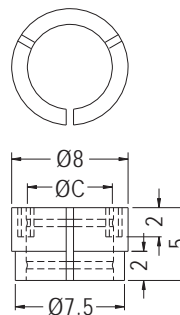

LED SPACER SUPPORT

- ◆ MATERIAL: NYLON 66 (UL)
- ◆ FLAME CLASS: 94V-2/94V-0
- ◆ COLOR: NATURAL/BLACK
- ◆ UNIT: mm

PART NO	C	PACKAGE
LEDF-2	6.0	2000

LED SPACER SUPPORT

- ◆ MATERIAL: NYLON 66 (UL)
- ◆ FLAME CLASS: 94V-2/94V-0
- ◆ COLOR: NATURAL/BLACK
- ◆ UNIT: mm

PART NO	C	PACKAGE
LEDF-3	4.2	2000

LED SPACER SUPPORT

- ◆ MATERIAL: NYLON 66 (UL)
- ◆ FLAME CLASS: 94V-2/94V-0
- ◆ COLOR: NATURAL/BLACK
- ◆ UNIT: mm

PART NO	C	PACKAGE
COC8-5	6.0	2000

LED SPACER SUPPORT

- ◆ MATERIAL: NYLON 66 (UL)
- ◆ FLAME CLASS: 94V-2/94V-0
- ◆ COLOR: NATURAL/BLACK
- ◆ UNIT: mm