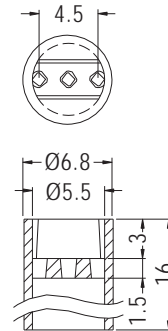

- MATERIAL: NYLON 66 (UL)
- FLAME CLASS: 94V-2/94V-0
- COLOR: NATURAL/BLACK
- UNIT: mm

PART NO	PACKAGE
LEH3-16	2000