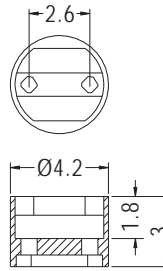

# LED SPACER SUPPORT

- ◆ MATERIAL: NYLON 66 (UL)
- ◆ FLAME CLASS: 94V-2/94V-0
- ◆ COLOR: NATURAL/BLACK
- ◆ UNIT: mm

PART NO	PACKAGE
LEDL-3	2000