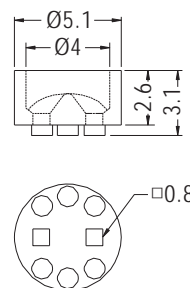

PART NO	PACKAGE
LED2M-3.6	2000