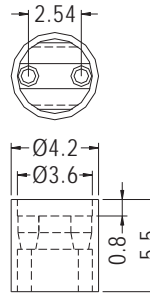

# LED SPACER SUPPORT

- ◆ MATERIAL: NYLON 66 (UL)
- ◆ FLAME CLASS: 94V-2/94V-0
- ◆ COLOR: NATURAL/BLACK
- ◆ UNIT: mm

PART NO	PACKAGE
LEDL-3	2000

# LED SPACER SUPPORT

- ◆ MATERIAL: NYLON 66 (UL)
- ◆ FLAME CLASS: 94V-2/94V-0
- ◆ COLOR: NATURAL/BLACK
- ◆ UNIT: mm

PART NO	PACKAGE
LEDL-5.5	2000