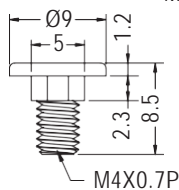

(NUT)

PART NO	PART NO	PACKAGE
LEMA-2F	LEMA-2	1000
	TF-807	
	M-4	

LED HOLDER

- ◆ MATERIAL:NYLON 66 (UL)
- ◆ FLAME CLASS:94V-2/94V-0
- ◆ COLOR:NATURAL/BLACK
- ◆ UNIT:mm

M4X0.7P

THICKNESS 1.2-2.0

PART NO	PACKAGE
LEMA-3	1000

◆ LEMA-2

(LIGHT PIPE)

MOUNTING HOLE

◆ TF-807

(EPDM WASHER)

PART NO	PART NO	PACKAGE
LEMA-3F	LEMA-2	1000
	LEMA-3	
	TF-807	