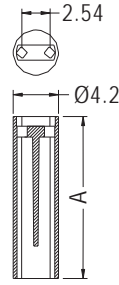

# LED SPACER SUPPORT

- ◆ MATERIAL: NYLON 66 (UL)
- ◆ FLAME CLASS: 94V-2/94V-0
- ◆ COLOR: NATURAL/BLACK
- ◆ UNIT: mm

PART NO	A	PACKAGE
LEDEW-5	5.0	1000
LEDEW-8.5	8.5	
LEDEW-15	15.0	
LEDEW-17	17.0	
LEDEW-17.5	17.5	