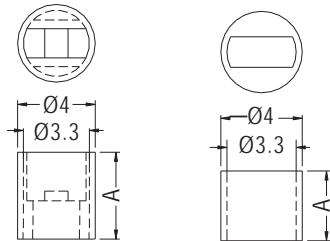

FOR LEDS-0.8-LEDS-3.5

PART NO	A	PACKAGE
LEDS-0.8	0.8	2000
LEDS-1	1.0	
LEDS-1.5	1.5	
LEDS-2	2.0	
LEDS-2.5	2.5	
LEDS-3	3.0	
LEDS-3.5	3.5	
LEDS-4	4.0	
LEDS-4.5	4.5	
LEDS-5	5.0	
LEDS-5.5	5.5	
LEDS-6	6.0	
LEDS-6.5	6.5	

PART NO	A	PACKAGE
LEDS-7	7.0	2000
LEDS-7.5	7.5	
LEDS-8	8.0	
LEDS-8.5	8.5	
LEDS-9	9.0	
LEDS-9.5	9.5	
LEDS-9.8	9.8	
LEDS-10	10.0	
LEDS-10.5	10.5	
LEDS-11	11.0	
LEDS-11.5	11.5	
LEDS-12	12.0	
LEDS-12.5	12.5	

PART NO	A	PACKAGE
LEDS-13	13.0	2000
LEDS-13.5	13.5	
LEDS-14	14.0	
LEDS-14.5	14.5	
LEDS-15	15.0	
LEDS-15.5	15.5	
LEDS-16	16.0	
LEDS-16.5	16.5	
LEDS-17	17.0	
LEDS-17.5	17.5	
LEDS-18	18.0	1000
LEDS-18.5	18.5	
LEDS-19	19.0	
LEDS-19.5	19.5	
LEDS-20	20.0	
LEDS-20.5	20.5	
LEDS-21	21.0	
LEDS-21.5	21.5	
LEDS-22	22.0	
LEDS-22.5	22.5	
LEDS-23	23.0	
LEDS-23.5	23.5	
LEDS-24	24.0