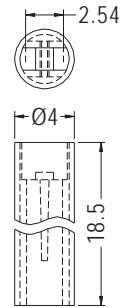

# LED SPACER SUPPORT

- ◆ MATERIAL: NYLON 66 (UL)
- ◆ FLAME CLASS: 94V-2/94V-0
- ◆ COLOR: NATURAL/BLACK
- ◆ UNIT: mm

PART NO	A	PACKAGE
LEDEW-5	5.0	1000
LEDEW-8.5	8.5	
LEDEW-15	15.0	
LEDEW-17	17.0	
LEDEW-17.5	17.5	