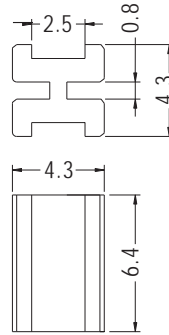

## LED SPACER SUPPORT

- ◆ MATERIAL: NYLON 66 (UL)
- ◆ FLAME CLASS: 94V-2/94V-0
- ◆ COLOR: NATURAL/BLACK
- ◆ UNIT: mm

PART NO	PACKAGE
LEDP3-6.4	500

## LED SPACER SUPPORT

- ◆ MATERIAL: NYLON 66 (UL)
- ◆ FLAME CLASS: 94V-2/94V-0
- ◆ COLOR: NATURAL/BLACK
- ◆ UNIT: mm

PART NO	PACKAGE
LEC-1	2000