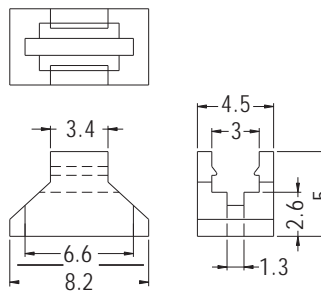

## LED SPACER SUPPORT

- ◆ MATERIAL: NYLON 66 (UL)
- ◆ FLAME CLASS: 94V-2/94V-0
- ◆ COLOR: NATURAL/BLACK
- ◆ UNIT: mm

PART NO	PACKAGE
LEDP3-6.4	500

## LED SPACER SUPPORT

- ◆ MATERIAL: NYLON 66 (UL)
- ◆ FLAME CLASS: 94V-2/94V-0
- ◆ COLOR: NATURAL/BLACK
- ◆ UNIT: mm

PART NO	PACKAGE
LEC-1	2000