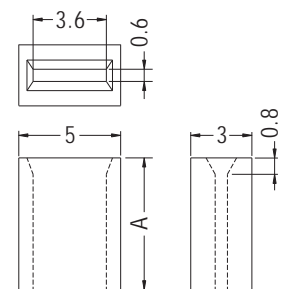

## LED SPACER SUPPORT

- ◆ MATERIAL: NYLON 66 (UL)
- ◆ FLAME CLASS: 94V-2/94V-0
- ◆ COLOR: NATURAL/BLACK
- ◆ UNIT: mm

PART NO	PACKAGE
LEC-1	2000

## LED SPACER SUPPORT

- ◆ MATERIAL: NYLON 66 (UL)
- ◆ FLAME CLASS: 94V-2/94V-0
- ◆ COLOR: NATURAL/BLACK
- ◆ UNIT: mm

PART NO	A	PACKAGE
LEDJ-4	4.0	2000
LEDJ-4.5	4.5	

PART NO	A	PACKAGE
LEDJ-7.5	7.5	2000
LEDJ-8	8.0	
LEDJ-8.5	8.5	