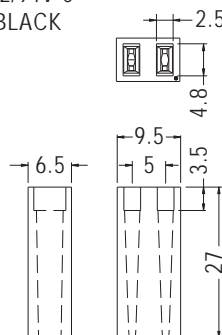

## LED SPACER SUPPORT

- ◆ MATERIAL: NYLON 66 (UL)
- ◆ FLAME CLASS: 94V-2/94V-0
- ◆ COLOR: NATURAL/BLACK
- ◆ UNIT: mm

PART NO	A	PACKAGE
LEDJ-4	4.0	2000
LEDJ-4.5	4.5	

PART NO	A	PACKAGE
LEDJ-7.5	7.5	2000
LEDJ-8	8.0	
LEDJ-8.5	8.5	

## LED SPACER SUPPORT

- ◆ MATERIAL: NYLON 66 (UL)
- ◆ FLAME CLASS: 94V-2/94V-0
- ◆ COLOR: NATURAL/BLACK
- ◆ UNIT: mm

PART NO	PACKAGE
ELH2-27	500