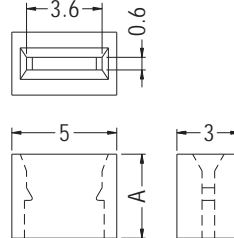

PART NO	A	PACKAGE
LEDJ-4	4.0	2000
LEDJ-4.5	4.5	

PART NO	A	PACKAGE
LEDJ-7.5	7.5	2000
LEDJ-8	8.0	
LEDJ-8.5	8.5