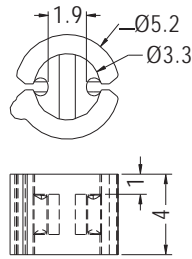

# LED SPACER SUPPORT

- ◆ MATERIAL: NYLON 66 (UL)
- ◆ FLAME CLASS: 94V-2/94V-0
- ◆ COLOR: NATURAL/BLACK
- ◆ UNIT: mm

PART NO	PACKAGE
LEDHC-4	2000

# LED SPACER SUPPORT

- ◆ MATERIAL: NYLON 66 (UL)
- ◆ FLAME CLASS: 94V-2/94V-0
- ◆ COLOR: NATURAL/BLACK
- ◆ UNIT: mm

PART NO	A	PACKAGE
LEDG-3	3.0	2000
LEDG-10	10.1	

PART NO	A	PACKAGE
LEDG-4	4.0	2000

PART NO	A	PACKAGE
LEDH-7	7.0	2000
LEDH-7.5	7.5	
LEDH-8	8.0	
LEDH-8.5	8.5	
LEDH-9	9.0	
LEDH-9.5	9.5	
LEDH-10	10.0	
LEDH-10.5	10.5	
LEDH-11	11.0	
LEDH-11.5	11.5	
LEDH-12	12.0	
LEDH-12.5	12.5	
LEDH-13	13.0	
LEDH-13.5	13.5	
LEDH-14	14.0	
LEDH-14.5	14.5	
LEDH-15	15.0	
LEDH-15.5	15.5	
LEDH-16	16.0	
LEDH-17	17.0	
LEDH-18	18.0	