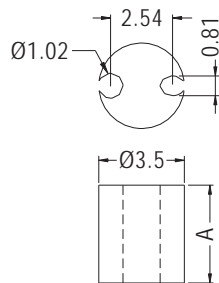

# LED SPACER SUPPORT

- ◆ MATERIAL: NYLON 66 (UL)
- ◆ FLAME CLASS: 94V-2/94V-0
- ◆ COLOR: NATURAL/BLACK
- ◆ UNIT: mm

PART NO	PACKAGE
LEDHC-4	2000

# LED SPACER SUPPORT

- ◆ MATERIAL: NYLON 66 (UL)
- ◆ FLAME CLASS: 94V-2/94V-0
- ◆ COLOR: NATURAL/BLACK
- ◆ UNIT: mm

PART NO	A	PACKAGE
LEDG-3	3.0	2000
LEDG-10	10.1	

PART NO	A	PACKAGE
LEDG-4	4.0	2000

PART NO	A	PACKAGE
LEDH-7	7.0	2000
LEDH-7.5	7.5	
LEDH-8	8.0	
LEDH-8.5	8.5	
LEDH-9	9.0	
LEDH-9.5	9.5	
LEDH-10	10.0	
LEDH-10.5	10.5	
LEDH-11	11.0	
LEDH-11.5	11.5	
LEDH-12	12.0	
LEDH-12.5	12.5	
LEDH-13	13.0	
LEDH-13.5	13.5	
LEDH-14	14.0	
LEDH-14.5	14.5	
LEDH-15	15.0	
LEDH-15.5	15.5	
LEDH-16	16.0	
LEDH-17	17.0	
LEDH-18	18.0	