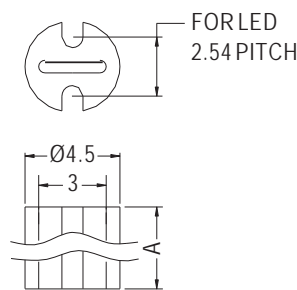

# LED SPACER SUPPORT

- ◆ MATERIAL: NYLON 66 (UL)
- ◆ FLAME CLASS: 94V-2/94V-0
- ◆ COLOR: NATURAL/BLACK
- ◆ UNIT: mm

PART NO	PACKAGE
LEDHC-4	2000

# LED SPACER SUPPORT

- ◆ MATERIAL: NYLON 66 (UL)
- ◆ FLAME CLASS: 94V-2/94V-0
- ◆ COLOR: NATURAL/BLACK
- ◆ UNIT: mm

PART NO	A	PACKAGE
LEDG-3	3.0	2000
LEDG-10	10.1	

PART NO	A	PACKAGE
LEDG-4	4.0	2000

# LED SPACER SUPPORT

- ◆ MATERIAL: NYLON 66 (UL)
- ◆ FLAME CLASS: 94V-2/94V-0
- ◆ COLOR: NATURAL/BLACK
- ◆ UNIT: mm

PART NO	A	PACKAGE
LEDH-1	1.0	2000
LEDH-1.5	1.5	
LEDH-2	2.0	
LEDH-2.5	2.5	
LEDH-3	3.0	
LEDH-3.5	3.5	
LEDH-4	4.0	
LEDH-4.5	4.5	
LEDH-5	5.0	
LEDH-5.5	5.5	
LEDH-6	6.0	
LEDH-6.5	6.5	