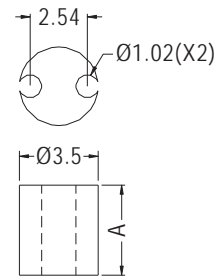

# LED SPACER SUPPORT

- ◆ MATERIAL: NYLON 66 (UL)
- ◆ FLAME CLASS: 94V-2/94V-0
- ◆ COLOR: NATURAL/BLACK
- ◆ UNIT: mm

PART NO	PACKAGE
LEDHC-4	2000

# LED SPACER SUPPORT

- ◆ MATERIAL: NYLON 66 (UL)
- ◆ FLAME CLASS: 94V-2/94V-0
- ◆ COLOR: NATURAL/BLACK
- ◆ UNIT: mm

PART NO	A	PACKAGE
LEDG-3	3.0	2000
LEDG-10	10.1	

PART NO	A	PACKAGE
LEDG-4	4.0	2000

PART NO	A	PACKAGE
LEDH-7	7.0	2000
LEDH-7.5	7.5	
LEDH-8	8.0	
LEDH-8.5	8.5	
LEDH-9	9.0	
LEDH-9.5	9.5	
LEDH-10	10.0	
LEDH-10.5	10.5	
LEDH-11	11.0	
LEDH-11.5	11.5	
LEDH-12	12.0	
LEDH-12.5	12.5	
LEDH-13	13.0	
LEDH-13.5	13.5	
LEDH-14	14.0	
LEDH-14.5	14.5	
LEDH-15	15.0	
LEDH-15.5	15.5	
LEDH-16	16.0	
LEDH-17	17.0	
LEDH-18	18.0	