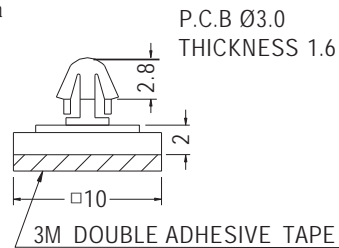

# SPACER SUPPORT

- ◆ MATERIAL: NYLON 66 (UL)
- ◆ FLAME CLASS: 94V-2/94V-0
- ◆ COLOR: NATURAL/BLACK
- ◆ UNIT: mm

PARTNO	A	PACKAGE
BSS-6	5.6	1000
BSS-9	8.0	
BSS-12	11.9	

# SPACER SUPPORT

- ◆ MATERIAL: NYLON 66 (UL)
- ◆ FLAME CLASS: 94V-2/94V-0
- ◆ COLOR: NATURAL/BLACK
- ◆ UNIT: mm

PARTNO	PACKAGE
CSSA-2	1000

PARTNO	A	PACKAGE
CSS-3.5	2.7	1000
CSS-5	4.0	
CSS-6.4	5.6	
CSS-8	7.2	
CSS-10	9.2	
CSS-11	9.7	
CSS-12.7	11.9	