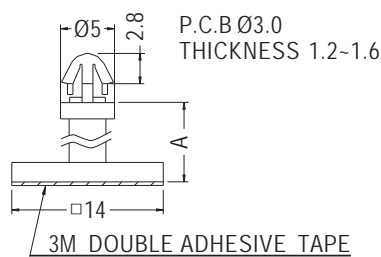

# SPACER SUPPORT

- ◆ MATERIAL: NYLON 66 (UL)
- ◆ FLAME CLASS: 94V-2/94V-0
- ◆ COLOR: NATURAL/BLACK
- ◆ UNIT: mm

PARTNO	A	PACKAGE
BSS-6	5.6	1000
BSS-9	8.0	
BSS-12	11.9	

# SPACER SUPPORT

- ◆ MATERIAL: NYLON 66 (UL)
- ◆ FLAME CLASS: 94V-2/94V-0
- ◆ COLOR: NATURAL/BLACK
- ◆ UNIT: mm

PARTNO	PACKAGE
CSSA-2	1000

PARTNO	A	PACKAGE
CSS-3.5	2.7	1000
CSS-5	4.0	
CSS-6.4	5.6	
CSS-8	7.2	
CSS-10	9.2	
CSS-11	9.7	
CSS-12.7	11.9	

# SPACER SUPPORT

- ◆ MATERIAL: NYLON 66 (UL)
- ◆ FLAME CLASS: 94V-2/94V-0
- ◆ COLOR: NATURAL/BLACK
- ◆ UNIT: mm

PARTNO	A	PACKAGE
FSS-3.5	2.7	1000
FSS-5	4.0	
FSS-6.4	5.6	
FSS-8	7.2	
FSS-10	9.2	500
FSS-12.7	11.9	1000