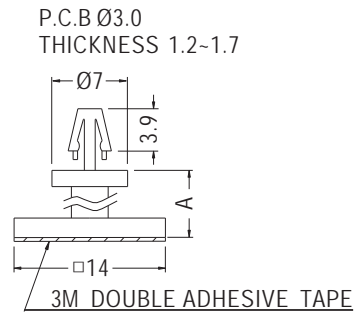

# SPACER SUPPORT

- ◆ MATERIAL: NYLON 66 (UL)
- ◆ FLAME CLASS: 94V-2/94V-0
- ◆ COLOR: NATURAL/BLACK
- ◆ UNIT: mm

PARTNO	A	PACKAGE
BSS-6	5.6	1000
BSS-9	8.0	
BSS-12	11.9	

# SPACER SUPPORT

- ◆ MATERIAL: NYLON 66 (UL)
- ◆ FLAME CLASS: 94V-2/94V-0
- ◆ COLOR: NATURAL/BLACK
- ◆ UNIT: mm

PARTNO	PACKAGE
CSSA-2	1000

PARTNO	A	PACKAGE
CSS-3.5	2.7	1000
CSS-5	4.0	
CSS-6.4	5.6	
CSS-8	7.2	
CSS-10	9.2	
CSS-11	9.7	
CSS-12.7	11.9	

# SPACER SUPPORT

- ◆ MATERIAL: NYLON 66 (UL)
- ◆ FLAME CLASS: 94V-2/94V-0
- ◆ COLOR: NATURAL/BLACK
- ◆ UNIT: mm

PARTNO	A	PACKAGE
FSS-3.5	2.7	1000
FSS-5	4.0	
FSS-6.4	5.6	
FSS-8	7.2	
FSS-10	9.2	500
FSS-12.7	11.9	1000