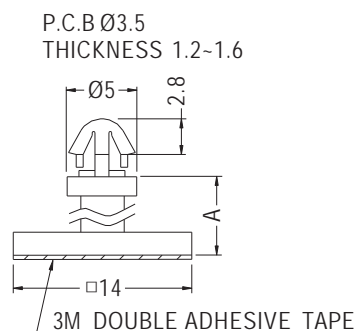

# SPACER SUPPORT

- ◆ MATERIAL: NYLON 66 (UL)
- ◆ FLAME CLASS: 94V-2/94V-0
- ◆ COLOR: NATURAL/BLACK
- ◆ UNIT: mm

PARTNO	A	PACKAGE
BSS-6	5.6	1000
BSS-9	8.0	
BSS-12	11.9	

# SPACER SUPPORT

- ◆ MATERIAL: NYLON 66 (UL)
- ◆ FLAME CLASS: 94V-2/94V-0
- ◆ COLOR: NATURAL/BLACK
- ◆ UNIT: mm

PARTNO	PACKAGE
CSSA-2	1000

PARTNO	A	PACKAGE
CSS-3.5	2.7	1000
CSS-5	4.0	
CSS-6.4	5.6	
CSS-8	7.2	
CSS-10	9.2	
CSS-11	9.7	
CSS-12.7	11.9	

# SPACER SUPPORT

- ◆ MATERIAL: NYLON 66 (UL)
- ◆ FLAME CLASS: 94V-2/94V-0
- ◆ COLOR: NATURAL/BLACK
- ◆ UNIT: mm

PARTNO	A	PACKAGE
FSS-3.5	2.7	1000
FSS-5	4.0	
FSS-6.4	5.6	
FSS-8	7.2	
FSS-10	9.2	500
FSS-12.7	11.9	1000