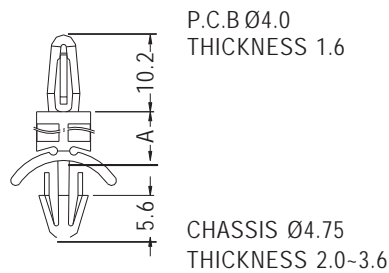

SPACER SUPPORT

NEW

- ◆ MATERIAL: NYLON 66 (UL)
- ◆ FLAME CLASS: 94V-2/94V-0
- ◆ COLOR: NATURAL/BLACK/WHITE
- ◆ UNIT: mm

PART NO	PACKAGE
LCSE-3.2	1000

1

SPACER SUPPORT

- ◆ MATERIAL: NYLON 66 (UL)
- ◆ FLAME CLASS: 94V-2/94V-0
- ◆ COLOR: NATURAL/BLACK
- ◆ UNIT: mm

PART NO	A	PACKAGE
LCSA-6.4	6.4	1000
LCSA-9.5	9.5	

SPACER SUPPORT

- ◆ MATERIAL: NYLON 66 (UL)
- ◆ FLAME CLASS: 94V-2/94V-0
- ◆ COLOR: NATURAL/BLACK
- ◆ UNIT: mm

PART NO	A	PACKAGE
HLCS-4.8	4.8	1000
HLCS-9.5	9.5	
HLCS-12.7	12.7	
HLCS-25.4	25.4	500
★ HLCS-40	40.0	

SPACER SUPPORT

- ◆ MATERIAL: NYLON 66 (UL)
- ◆ FLAME CLASS: 94V-2/94V-0
- ◆ COLOR: NATURAL/BLACK
- ◆ UNIT: mm

PART NO	PACKAGE
LCSLR-9.5	1000