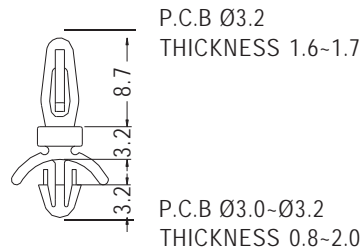

SPACER SUPPORT

NEW

- ◆ MATERIAL: NYLON 66 (UL)
- ◆ FLAME CLASS: 94V-2/94V-0
- ◆ COLOR: NATURAL/BLACK/WHITE
- ◆ UNIT: mm

PART NO	PACKAGE
LCSE-3.2	1000

1

SPACER SUPPORT

- ◆ MATERIAL: NYLON 66 (UL)
- ◆ FLAME CLASS: 94V-2/94V-0
- ◆ COLOR: NATURAL/BLACK
- ◆ UNIT: mm

PART NO	A	PACKAGE
LCSA-6.4	6.4	1000
LCSA-9.5	9.5	

SPACER SUPPORT

- ◆ MATERIAL: NYLON 66 (UL)
- ◆ FLAME CLASS: 94V-2/94V-0
- ◆ COLOR: NATURAL/BLACK
- ◆ UNIT: mm

PART NO	A	PACKAGE
HLCS-4.8	4.8	1000
HLCS-9.5	9.5	
HLCS-12.7	12.7	
HLCS-25.4	25.4	500
★ HLCS-40	40.0	