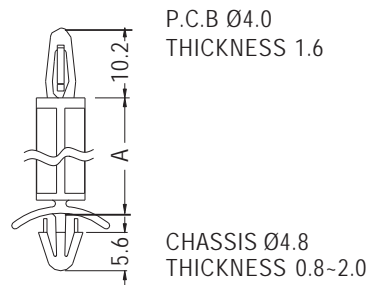

SPACER SUPPORT

NEW

- ◆ MATERIAL: NYLON 66 (UL)
- ◆ FLAME CLASS: 94V-2/94V-0
- ◆ COLOR: NATURAL/BLACK/WHITE
- ◆ UNIT: mm

PART NO	PACKAGE
LCSE-3.2	1000

1

SPACER SUPPORT

- ◆ MATERIAL: NYLON 66 (UL)
- ◆ FLAME CLASS: 94V-2/94V-0
- ◆ COLOR: NATURAL/BLACK
- ◆ UNIT: mm

PART NO	A	PACKAGE
LCSA-6.4	6.4	1000
LCSA-9.5	9.5	

SPACER SUPPORT

- ◆ MATERIAL: NYLON 66 (UL)
- ◆ FLAME CLASS: 94V-2/94V-0
- ◆ COLOR: NATURAL/BLACK
- ◆ UNIT: mm

PART NO	A	PACKAGE
HLCS-4.8	4.8	1000
HLCS-9.5	9.5	
HLCS-12.7	12.7	
HLCS-25.4	25.4	500
★ HLCS-40	40.0	

SPACER SUPPORT

- ◆ MATERIAL: NYLON 66 (UL)
- ◆ FLAME CLASS: 94V-2/94V-0
- ◆ COLOR: NATURAL/BLACK
- ◆ UNIT: mm

PART NO	PACKAGE
LCSLR-9.5	1000