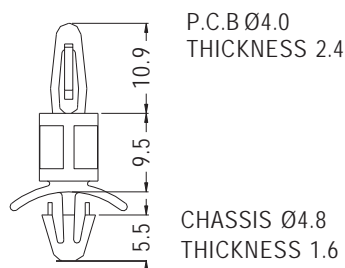

PART NO	A	PACKAGE
LCSA-6.4	6.4	1000
LCSA-9.5	9.5	

SPACER SUPPORT

- ◆ MATERIAL: NYLON 66 (UL)
- ◆ FLAME CLASS: 94V-2/94V-0
- ◆ COLOR: NATURAL/BLACK
- ◆ UNIT: mm

PART NO	A	PACKAGE
HLCS-4.8	4.8	1000
HLCS-9.5	9.5	
HLCS-12.7	12.7	
HLCS-25.4	25.4	500
★ HLCS-40	40.0	

SPACER SUPPORT

- ◆ MATERIAL: NYLON 66 (UL)
- ◆ FLAME CLASS: 94V-2/94V-0
- ◆ COLOR: NATURAL/BLACK
- ◆ UNIT: mm

PART NO	PACKAGE
LCSLR-9.5	1000