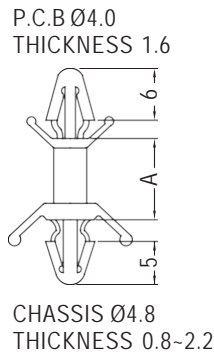

SPACER SUPPORT

- ◆ MATERIAL: NYLON 66 (UL)
- ◆ FLAME CLASS: 94V-2/94V-0
- ◆ COLOR: NATURAL/BLACK
- ◆ UNIT: mm

PARTNO	A	PACKAGE
CBS-3.8	3.8	1000
CBS-5	4.6	
CBS-6	6.3	
CBS-8	7.93	
CBS-9	9.2	
CBS-12	12.5	
CBS-15	15.7	
CBS-19	19.0	
CBS-22	22.0	
CBS-25	25.4	
CBS-28	28.6	

SPACER SUPPORT

- ◆ MATERIAL: NYLON 66 (UL)
- ◆ FLAME CLASS: 94V-2/94V-0
- ◆ COLOR: NATURAL/BLACK
- ◆ UNIT: mm

PARTNO	A	PACKAGE
LCBS-4	4.0	1000
LCBS-5	5.0	
LCBS-6	6.35	
LCBS-7	7.0	
LCBS-9	9.2	
LCBS-10	10.0	
LCBS-12	12.5	
LCBS-15	15.7	
LCBS-19	19.0	

PART NO	A	D	G	PACKAGE
VCBS-9	5.9	9.8		1000
VCBS-11	7.5	11.4	4.0	
VCBS-14	10.5	14.4	4.0	
VCBS-16	12.7	16.6	4.0	
VCBS-17	13.8	17.7	4.0	
VCBS-20	17.0	20.9	4.0	
VCBS-24	20.2	24.1	4.5	
VCBS-27	23.3	27.2	4.5	
VCBS-30	26.5	30.4	4.5	
VCBS-33	29.7	33.6	4.5	
VCBS-39	36.0	39.9	4.5	