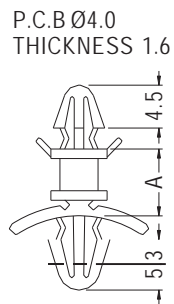

SPACER SUPPORT

- ◆ MATERIAL: NYLON 66 (UL)
- ◆ FLAME CLASS: 94V-2/94V-0
- ◆ COLOR: NATURAL/BLACK
- ◆ UNIT: mm

PARTNO	A	PACKAGE
CBS-3.8	3.8	1000
CBS-5	4.6	
CBS-6	6.3	
CBS-8	7.93	
CBS-9	9.2	
CBS-12	12.5	
CBS-15	15.7	
CBS-19	19.0	
CBS-22	22.0	
CBS-25	25.4	
CBS-28	28.6	

SPACER SUPPORT

- ◆ MATERIAL: NYLON 66 (UL)
- ◆ FLAME CLASS: 94V-2/94V-0
- ◆ COLOR: NATURAL/BLACK
- ◆ UNIT: mm

PARTNO	A	PACKAGE
LCBS-4	4.0	1000
LCBS-5	5.0	
LCBS-6	6.35	
LCBS-7	7.0	
LCBS-9	9.2	
LCBS-10	10.0	
LCBS-12	12.5	
LCBS-15	15.7	
LCBS-19	19.0	

PART NO	A	D	G	PACKAGE
VCBS-9	5.9	9.8		1000
VCBS-11	7.5	11.4	4.0	
VCBS-14	10.5	14.4	4.0	
VCBS-16	12.7	16.6	4.0	
VCBS-17	13.8	17.7	4.0	
VCBS-20	17.0	20.9	4.0	
VCBS-24	20.2	24.1	4.5	
VCBS-27	23.3	27.2	4.5	
VCBS-30	26.5	30.4	4.5	
VCBS-33	29.7	33.6	4.5	
VCBS-39	36.0	39.9	4.5	