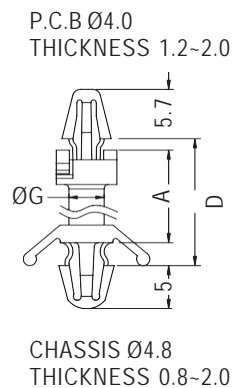

SPACER SUPPORT

- ◆ MATERIAL: NYLON 66 (UL)
- ◆ FLAME CLASS: 94V-2/94V-0
- ◆ COLOR: NATURAL/BLACK
- ◆ UNIT: mm

PARTNO	A	PACKAGE
CBS-3.8	3.8	1000
CBS-5	4.6	
CBS-6	6.3	
CBS-8	7.93	
CBS-9	9.2	
CBS-12	12.5	
CBS-15	15.7	
CBS-19	19.0	
CBS-22	22.0	
CBS-25	25.4	
CBS-28	28.6	

SPACER SUPPORT

- ◆ MATERIAL: NYLON 66 (UL)
- ◆ FLAME CLASS: 94V-2/94V-0
- ◆ COLOR: NATURAL/BLACK
- ◆ UNIT: mm

PARTNO	A	PACKAGE
LCBS-4	4.0	1000
LCBS-5	5.0	
LCBS-6	6.35	
LCBS-7	7.0	
LCBS-9	9.2	
LCBS-10	10.0	
LCBS-12	12.5	
LCBS-15	15.7	
LCBS-19	19.0	

PART NO	A	D	G	PACKAGE
VCBS-9	5.9	9.8		1000
VCBS-11	7.5	11.4	4.0	
VCBS-14	10.5	14.4	4.0	
VCBS-16	12.7	16.6	4.0	
VCBS-17	13.8	17.7	4.0	
VCBS-20	17.0	20.9	4.0	
VCBS-24	20.2	24.1	4.5	
VCBS-27	23.3	27.2	4.5	
VCBS-30	26.5	30.4	4.5	
VCBS-33	29.7	33.6	4.5	
VCBS-39	36.0	39.9	4.5	