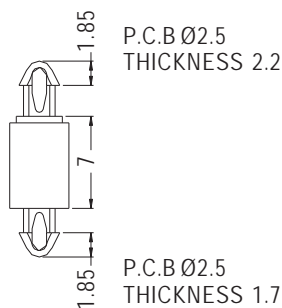

PARTNO	PACKAGE
MADAA-14	1000

SPACER SUPPORT

- ◆ MATERIAL: NYLON 66 (UL)
- ◆ FLAME CLASS: 94V-2/94V-0
- ◆ COLOR: NATURAL/BLACK
- ◆ UNIT: mm

PARTNO	PACKAGE
MAMDL-9	1000

SPACER SUPPORT

- ◆ MATERIAL: NYLON 66 (UL)
- ◆ FLAME CLASS: 94V-2/94V-0
- ◆ COLOR: NATURAL/BLACK
- ◆ UNIT: mm