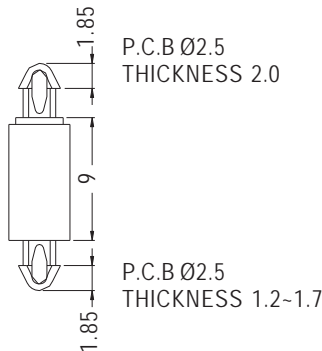

- MATERIAL: NYLON 66 (UL)
- FLAME CLASS: 94V-2/94V-0
- COLOR: NATURAL/BLACK
- UNIT: mm

PARTNO	PACKAGE
MAMDL-9	1000