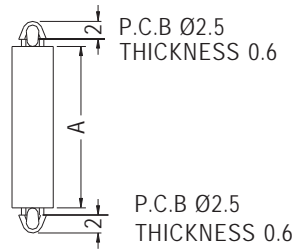

SPACER SUPPORT

- ◆ MATERIAL: NYLON 66 (UL)
- ◆ FLAME CLASS: 94V-2/94V-0
- ◆ COLOR: NATURAL/BLACK
- ◆ UNIT: mm

PARTNO	A	PACKAGE
MADA-18S	18.0	2000

SPACER SUPPORT

- ◆ MATERIAL: NYLON 66 (UL)
- ◆ FLAME CLASS: 94V-2/94V-0
- ◆ COLOR: NATURAL/BLACK
- ◆ UNIT: mm