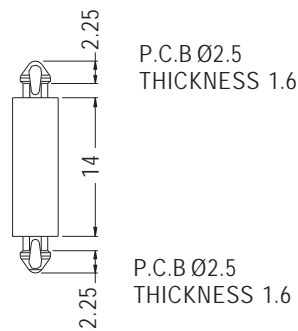

SPACER SUPPORT

- ◆ MATERIAL: NYLON 66 (UL)
- ◆ FLAME CLASS: 94V-2/94V-0
- ◆ COLOR: NATURAL/BLACK
- ◆ UNIT: mm

PARTNO	A	PACKAGE
MADA-18S	18.0	2000

SPACER SUPPORT

- ◆ MATERIAL: NYLON 66 (UL)
- ◆ FLAME CLASS: 94V-2/94V-0
- ◆ COLOR: NATURAL/BLACK
- ◆ UNIT: mm

PARTNO	PACKAGE
MADAA-14	1000

SPACER SUPPORT

- ◆ MATERIAL: NYLON 66 (UL)
- ◆ FLAME CLASS: 94V-2/94V-0
- ◆ COLOR: NATURAL/BLACK
- ◆ UNIT: mm

PARTNO	PACKAGE
MAMDL-9	1000

SPACER SUPPORT

- ◆ MATERIAL: NYLON 66 (UL)
- ◆ FLAME CLASS: 94V-2/94V-0
- ◆ COLOR: NATURAL/BLACK
- ◆ UNIT: mm