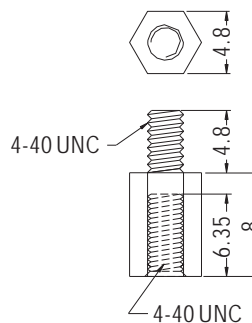

THREADED SPACER

- ◆ MATERIAL: NYLON 66 (UL)
- ◆ FLAME CLASS: 94V-2/94V-0
- ◆ COLOR: NATURAL/BLACK
- ◆ UNIT: mm

PART NO	A	B	PACKAGE
TP4-6	6.0	4.0	1000
TP4-8	8.0	6.0	
TP4-10	10.0	6.0	
TP4-12	12.0	6.0	
TP4-13	13.0	6.0	
TP4-14	14.0	6.0	
★ TP4-14L	14.0	10.0	
TP4-15	15.0	6.0	
TP4-16	16.0	7.0	
TP4-17	17.0	7.0	
TP4-19	19.0	7.0	
TP4-20	20.0	8.0	
TP4-25	25.0	8.0	
TP4-27	27.0	8.0	
TP4-30	30.0	8.0	
TP4-34	34.0	8.0	
TP4-35	35.0	8.0	
TP4-37	37.0	8.0	
TP4-40	40.0	8.0	
TP4-45	45.5	8.0	
TP4-57	57.0	8.0	

1

THREADED SPACER

- ◆ MATERIAL: NYLON 66 (UL)
- ◆ FLAME CLASS: 94V-2/94V-0
- ◆ COLOR: NATURAL/BLACK
- ◆ UNIT: mm

PART NO	PACKAGE
TPR4-15	1000

THREADED SPACER

- ◆ MATERIAL: NYLON 66 (UL)
- ◆ FLAME CLASS: 94V-2/94V-0
- ◆ COLOR: NATURAL/BLACK
- ◆ UNIT: mm

PART NO	PACKAGE
TP440-8S	1000