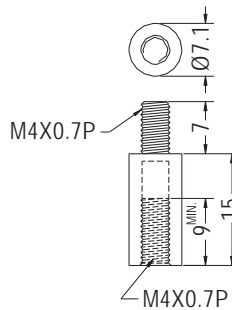

THREADED SPACER

- ◆ MATERIAL: NYLON 66 (UL)
- ◆ FLAME CLASS: 94V-2/94V-0
- ◆ COLOR: NATURAL/BLACK
- ◆ UNIT: mm

PART NO	A	B	PACKAGE
TP4-6	6.0	4.0	1000
TP4-8	8.0	6.0	
TP4-10	10.0	6.0	
TP4-12	12.0	6.0	
TP4-13	13.0	6.0	
TP4-14	14.0	6.0	
★ TP4-14L	14.0	10.0	
TP4-15	15.0	6.0	
TP4-16	16.0	7.0	
TP4-17	17.0	7.0	
TP4-19	19.0	7.0	
TP4-20	20.0	8.0	
TP4-25	25.0	8.0	
TP4-27	27.0	8.0	
TP4-30	30.0	8.0	
TP4-34	34.0	8.0	
TP4-35	35.0	8.0	
TP4-37	37.0	8.0	
TP4-40	40.0	8.0	
TP4-45	45.5	8.0	
TP4-57	57.0	8.0	

1

THREADED SPACER

- ◆ MATERIAL: NYLON 66 (UL)
- ◆ FLAME CLASS: 94V-2/94V-0
- ◆ COLOR: NATURAL/BLACK
- ◆ UNIT: mm

PART NO	PACKAGE
TPR4-15	1000

THREADED SPACER

- ◆ MATERIAL: NYLON 66 (UL)
- ◆ FLAME CLASS: 94V-2/94V-0
- ◆ COLOR: NATURAL/BLACK
- ◆ UNIT: mm

PART NO	PACKAGE
TP440-8S	1000