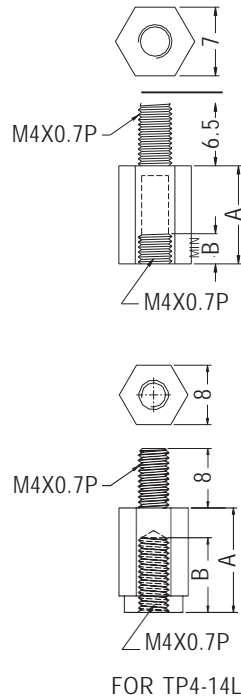

THREADED SPACER

- ◆ MATERIAL: NYLON 66 (UL)
- ◆ FLAME CLASS: 94V-2/94V-0
- ◆ COLOR: NATURAL/BLACK
- ◆ UNIT: mm

PART NO	A	B	PACKAGE
TP4-6	6.0	4.0	1000
TP4-8	8.0	6.0	
TP4-10	10.0	6.0	
TP4-12	12.0	6.0	
TP4-13	13.0	6.0	
TP4-14	14.0	6.0	
★ TP4-14L	14.0	10.0	
TP4-15	15.0	6.0	
TP4-16	16.0	7.0	
TP4-17	17.0	7.0	
TP4-19	19.0	7.0	
TP4-20	20.0	8.0	
TP4-25	25.0	8.0	
TP4-27	27.0	8.0	
TP4-30	30.0	8.0	
TP4-34	34.0	8.0	
TP4-35	35.0	8.0	
TP4-37	37.0	8.0	
TP4-40	40.0	8.0	
TP4-45	45.5	8.0	
TP4-57	57.0	8.0	

1

THREADED SPACER

- ◆ MATERIAL: NYLON 66 (UL)
- ◆ FLAME CLASS: 94V-2/94V-0
- ◆ COLOR: NATURAL/BLACK
- ◆ UNIT: mm

PART NO	PACKAGE
TPR4-15	1000

THREADED SPACER

- ◆ MATERIAL: NYLON 66 (UL)
- ◆ FLAME CLASS: 94V-2/94V-0
- ◆ COLOR: NATURAL/BLACK
- ◆ UNIT: mm

PART NO	PACKAGE
TP440-8S	1000