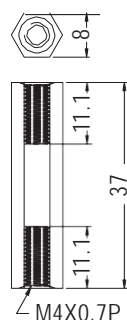

THREADED SPACER

- ◆ MATERIAL: NYLON 66 (UL)
- ◆ FLAME CLASS: 94V-2/94V-0
- ◆ COLOR: NATURAL/BLACK
- ◆ UNIT: mm

PARTNO	A	PACKAGE
HP4-6	6.0	1000
HP4-7	7.0	
HP4-8	8.0	
HP4-9	9.0	
HP4-10	10.0	
HP4-11	11.0	
HP4-12	12.0	
HP4-12.7	12.7	

PARTNO	A	PACKAGE
HP4-14	14.0	1000
HP4-16	16.0	
HP4-20	20.0	
HP4-25	25.0	
HP4-26	26.0	
HP4-30	30.0	
HP4-35	35.0	
HP4-40	40.0	
HP4-45	45.5	

THREADED SPACER

- ◆ MATERIAL: NYLON 66 (UL)
- ◆ FLAME CLASS: 94V-2/94V-0
- ◆ COLOR: NATURAL/WHITE/BLACK
- ◆ UNIT: mm

PARTNO	PACKAGE
HPP4-4.5	1000

THREADED SPACER

- ◆ MATERIAL: NYLON 66 (UL)
- ◆ FLAME CLASS: 94V-2/94V-0
- ◆ COLOR: NATURAL/BLACK
- ◆ UNIT: mm

PARTNO	PACKAGE
HPR4-10	1000

PARTNO	PACKAGE
HPR4-15	1000

THREADED SPACER

- ◆ MATERIAL: NYLON 66 (UL)
- ◆ FLAME CLASS: 94V-2/94V-0
- ◆ COLOR: NATURAL/BLACK
- ◆ UNIT: mm

PARTNO	PACKAGE
HPL4-37	1000