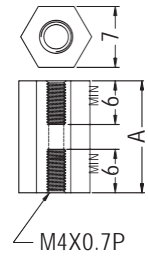

THREADED SPACER

- ◆ MATERIAL: NYLON 66 (UL)
- ◆ FLAME CLASS: 94V-2/94V-0
- ◆ COLOR: NATURAL/BLACK
- ◆ UNIT: mm

PARTNO	A	PACKAGE
HP4-6	6.0	1000
HP4-7	7.0	
HP4-8	8.0	
HP4-9	9.0	
HP4-10	10.0	
HP4-11	11.0	
HP4-12	12.0	
HP4-12.7	12.7	

PARTNO	A	PACKAGE
HP4-14	14.0	1000
HP4-16	16.0	
HP4-20	20.0	
HP4-25	25.0	
HP4-26	26.0	
HP4-30	30.0	
HP4-35	35.0	
HP4-40	40.0	
HP4-45	45.5	

THREADED SPACER

- ◆ MATERIAL: NYLON 66 (UL)
- ◆ FLAME CLASS: 94V-2/94V-0
- ◆ COLOR: NATURAL/WHITE/BLACK
- ◆ UNIT: mm

PARTNO	PACKAGE
HPP4-4.5	1000

THREADED SPACER

- ◆ MATERIAL: NYLON 66 (UL)
- ◆ FLAME CLASS: 94V-2/94V-0
- ◆ COLOR: NATURAL/BLACK
- ◆ UNIT: mm

PARTNO	PACKAGE
HPR4-10	1000

PARTNO	PACKAGE
HPR4-15	1000

THREADED SPACER

- ◆ MATERIAL: NYLON 66 (UL)
- ◆ FLAME CLASS: 94V-2/94V-0
- ◆ COLOR: NATURAL/BLACK
- ◆ UNIT: mm

PARTNO	PACKAGE
HPL4-37	1000