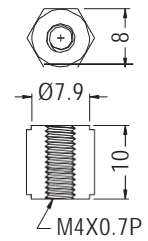

THREADED SPACER

- ◆ MATERIAL: NYLON 66 (UL)
- ◆ FLAME CLASS: 94V-2/94V-0
- ◆ COLOR: NATURAL/BLACK
- ◆ UNIT: mm

PARTNO	A	PACKAGE
HP4-6	6.0	1000
HP4-7	7.0	
HP4-8	8.0	
HP4-9	9.0	
HP4-10	10.0	
HP4-11	11.0	
HP4-12	12.0	
HP4-12.7	12.7	

PARTNO	A	PACKAGE
HP4-14	14.0	1000
HP4-16	16.0	
HP4-20	20.0	
HP4-25	25.0	
HP4-26	26.0	
HP4-30	30.0	
HP4-35	35.0	
HP4-40	40.0	
HP4-45	45.5	

THREADED SPACER

- ◆ MATERIAL: NYLON 66 (UL)
- ◆ FLAME CLASS: 94V-2/94V-0
- ◆ COLOR: NATURAL/WHITE/BLACK
- ◆ UNIT: mm

PARTNO	PACKAGE
HPP4-4.5	1000

THREADED SPACER

- ◆ MATERIAL: NYLON 66 (UL)
- ◆ FLAME CLASS: 94V-2/94V-0
- ◆ COLOR: NATURAL/BLACK
- ◆ UNIT: mm

PARTNO	PACKAGE
HPR4-10	1000

PARTNO	PACKAGE
HPR4-15	1000

THREADED SPACER

- ◆ MATERIAL: NYLON 66 (UL)
- ◆ FLAME CLASS: 94V-2/94V-0
- ◆ COLOR: NATURAL/BLACK
- ◆ UNIT: mm

PARTNO	PACKAGE
HPL4-37	1000