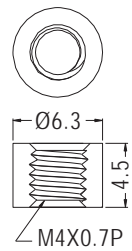

THREADED SPACER

- ◆ MATERIAL: NYLON 66 (UL)
- ◆ FLAME CLASS: 94V-2/94V-0
- ◆ COLOR: NATURAL/BLACK
- ◆ UNIT: mm

PARTNO	A	PACKAGE
HP4-6	6.0	1000
HP4-7	7.0	
HP4-8	8.0	
HP4-9	9.0	
HP4-10	10.0	
HP4-11	11.0	
HP4-12	12.0	
HP4-12.7	12.7	

PARTNO	A	PACKAGE
HP4-14	14.0	1000
HP4-16	16.0	
HP4-20	20.0	
HP4-25	25.0	
HP4-26	26.0	
HP4-30	30.0	
HP4-35	35.0	
HP4-40	40.0	
HP4-45	45.5	

THREADED SPACER

- ◆ MATERIAL: NYLON 66 (UL)
- ◆ FLAME CLASS: 94V-2/94V-0
- ◆ COLOR: NATURAL/WHITE/BLACK
- ◆ UNIT: mm

PARTNO	PACKAGE
HPP4-4.5	1000

THREADED SPACER

- ◆ MATERIAL: NYLON 66 (UL)
- ◆ FLAME CLASS: 94V-2/94V-0
- ◆ COLOR: NATURAL/BLACK
- ◆ UNIT: mm

PARTNO	PACKAGE
HPR4-10	1000

PARTNO	PACKAGE
HPR4-15	1000

THREADED SPACER

- ◆ MATERIAL: NYLON 66 (UL)
- ◆ FLAME CLASS: 94V-2/94V-0
- ◆ COLOR: NATURAL/BLACK
- ◆ UNIT: mm

PARTNO	PACKAGE
HPL4-37	1000