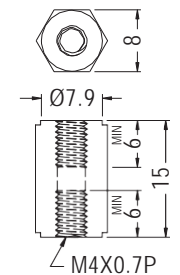

THREADED SPACER

- ◆ MATERIAL: NYLON 66 (UL)
- ◆ FLAME CLASS: 94V-2/94V-0
- ◆ COLOR: NATURAL/BLACK
- ◆ UNIT: mm

PARTNO	A	PACKAGE
HP4-6	6.0	1000
HP4-7	7.0	
HP4-8	8.0	
HP4-9	9.0	
HP4-10	10.0	
HP4-11	11.0	
HP4-12	12.0	
HP4-12.7	12.7	

PARTNO	A	PACKAGE
HP4-14	14.0	1000
HP4-16	16.0	
HP4-20	20.0	
HP4-25	25.0	
HP4-26	26.0	
HP4-30	30.0	
HP4-35	35.0	
HP4-40	40.0	
HP4-45	45.5	

THREADED SPACER

- ◆ MATERIAL: NYLON 66 (UL)
- ◆ FLAME CLASS: 94V-2/94V-0
- ◆ COLOR: NATURAL/WHITE/BLACK
- ◆ UNIT: mm

PARTNO	PACKAGE
HPP4-4.5	1000

THREADED SPACER

- ◆ MATERIAL: NYLON 66 (UL)
- ◆ FLAME CLASS: 94V-2/94V-0
- ◆ COLOR: NATURAL/BLACK
- ◆ UNIT: mm

PARTNO	PACKAGE
HPR4-10	1000

PARTNO	PACKAGE
HPR4-15	1000

THREADED SPACER

- ◆ MATERIAL: NYLON 66 (UL)
- ◆ FLAME CLASS: 94V-2/94V-0
- ◆ COLOR: NATURAL/BLACK
- ◆ UNIT: mm

PARTNO	PACKAGE
HPL4-37	1000