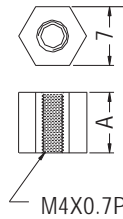

THREADED SPACER

- ◆ MATERIAL: NYLON 66 (UL)
- ◆ FLAME CLASS: 94V-2/94V-0
- ◆ COLOR: NATURAL/BLACK
- ◆ UNIT: mm

PARTNO	A	PACKAGE
HP4-6	6.0	1000
HP4-7	7.0	
HP4-8	8.0	
HP4-9	9.0	
HP4-10	10.0	
HP4-11	11.0	
HP4-12	12.0	
HP4-12.7	12.7	

PARTNO	A	PACKAGE
HP4-14	14.0	1000
HP4-16	16.0	
HP4-20	20.0	
HP4-25	25.0	
HP4-26	26.0	
HP4-30	30.0	
HP4-35	35.0	
HP4-40	40.0	
HP4-45	45.5	

THREADED SPACER

- ◆ MATERIAL: NYLON 66 (UL)
- ◆ FLAME CLASS: 94V-2/94V-0
- ◆ COLOR: NATURAL/WHITE/BLACK
- ◆ UNIT: mm

PARTNO	PACKAGE
HPP4-4.5	1000

THREADED SPACER

- ◆ MATERIAL: NYLON 66 (UL)
- ◆ FLAME CLASS: 94V-2/94V-0
- ◆ COLOR: NATURAL/BLACK
- ◆ UNIT: mm

PARTNO	PACKAGE
HPR4-10	1000

PARTNO	PACKAGE
HPR4-15	1000

THREADED SPACER

- ◆ MATERIAL: NYLON 66 (UL)
- ◆ FLAME CLASS: 94V-2/94V-0
- ◆ COLOR: NATURAL/BLACK
- ◆ UNIT: mm

PARTNO	PACKAGE
HPL4-37	1000